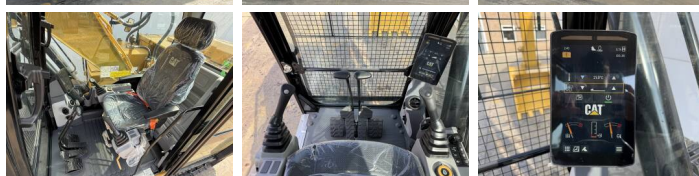

NOT FOR SALE IN EU /
NO CE MARK

Available at Boss Machinery! This Caterpillar 321 05A - Next Gen Excavators from 2026 has an engine power of 100 kW and counts 5 operational hours. The total weight of this Caterpillar 321 05A - Next Gen is 19800 kg and the dimensions are 9.57 x 2.81 x 2.94. Furthermore, this 321 05A - Next Gen is equipped with Bluetooth, Heated Cab, Climate Control, Radio, Airco, Dodatkowa funkcja hydrauliczna, Funkcja m?ota. Do you want more information or do you want to try the Caterpillar 321 05A - Next Gen at our yard? Please let us know.

BOSS
MACHINERY

Szerokość p?yty

60 cm

Opties

Bluetooth

Heated Cab

Climate Control

Radio