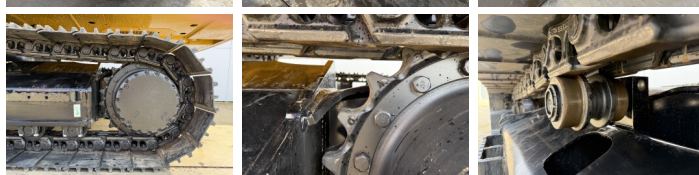

NOT FOR SALE IN EU /
NO CE MARK

Available at Boss Machinery! This Caterpillar 321 05A - Next Gen Excavators from 2026 has an engine power of 100 kW and counts 5 operational hours. The total weight of this Caterpillar 321 05A - Next Gen is 19800 kg and the dimensions are 9.57 x 2.81 x 2.94. Furthermore, this 321 05A - Next Gen is equipped with Bluetooth, Heated Cab, Climate Control, Radio, Airco, Dodatkowa funkcja hydrauliczna, Funkcja m?ota. Do you want more information or do you want to try the Caterpillar 321 05A - Next Gen at our yard? Please let us know.

BOSS
MACHINERY

Szerokość p?yty

60 cm

Opties

Bluetooth

Heated Cab

Climate Control

Radio