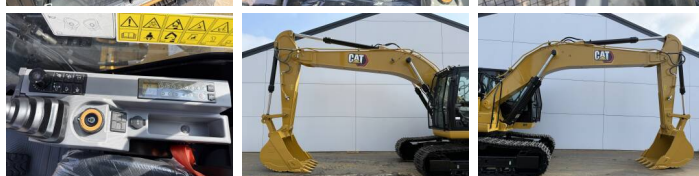

NOT FOR SALE IN EU /
NO CE MARK

Available at Boss Machinery! This Caterpillar 321 05A - Next Gen Excavators from 2026 has an engine power of 100 kW and counts 5 operational hours. The total weight of this Caterpillar 321 05A - Next Gen is 19800 kg and the dimensions are 9.57 x 2.81 x 2.94. Furthermore, this 321 05A - Next Gen is equipped with Bluetooth, Heated Cab, Climate Control, Radio, Airco, Dodatkowa funkcja hydrauliczna, Funkcja m?ota. Do you want more information or do you want to try the Caterpillar 321 05A - Next Gen at our yard? Please let us know.

BOSS
MACHINERY

Szerokość p?yty

60 cm

Opties

Bluetooth

Heated Cab

Climate Control

Radio