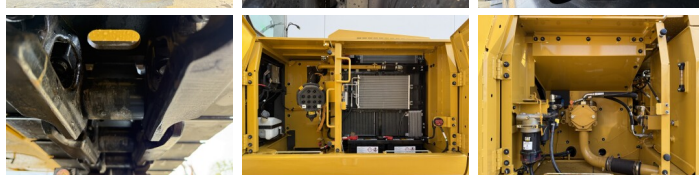

NOT FOR SALE IN EU /
NO CE MARK

Available at Boss Machinery! This Caterpillar 321 05A - Next Gen Excavators from 2026 has an engine power of 100 kW and counts 5 operational hours. The total weight of this Caterpillar 321 05A - Next Gen is 19800 kg and the dimensions are 9.57 x 2.81 x 2.94. Furthermore, this 321 05A - Next Gen is equipped with Bluetooth, Heated Cab, Climate Control, Radio, Airco, Dodatkowa funkcja hydrauliczna, Funkcja m?ota. Do you want more information or do you want to try the Caterpillar 321 05A - Next Gen at our yard? Please let us know.

BOSS
MACHINERY

Szerokość p?yty

60 cm

Opties

Bluetooth

Heated Cab

Climate Control

Radio