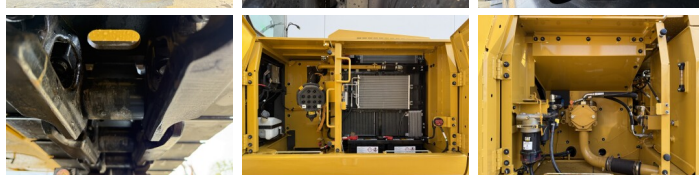

NOT FOR SALE IN EU /
NO CE MARK

Available at Boss Machinery! This Caterpillar 321 05A - Next Gen Excavators from 2026 has an engine power of 100 kW and counts 5 operational hours. The total weight of this Caterpillar 321 05A - Next Gen is 19800 kg and the dimensions are 9.57 x 2.81 x 2.94. Furthermore, this 321 05A - Next Gen is equipped with Airco, Bluetooth, Climate Control, Radio, Heated Cab, Dodatkowa funkcja hydrauliczna, Funkcja m?ota. Do you want more information or do you want to try the Caterpillar 321 05A - Next Gen at our yard? Please let us know.

BOSS
MACHINERY

Szerokość p?yty

60 cm

Opties

Airco

Bluetooth

Climate Control

Radio