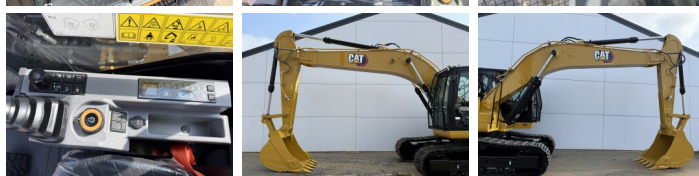

NOT FOR SALE IN EU /
NO CE MARK

Available at Boss Machinery! This Caterpillar 321 05A - Next Gen Excavators from 2026 has an engine power of 100 kW and counts 5 operational hours. The total weight of this Caterpillar 321 05A - Next Gen is 19800 kg and the dimensions are 9.57 x 2.81 x 2.94. Furthermore, this 321 05A - Next Gen is equipped with Airco, Bluetooth, Climate Control, Radio, Heated Cab, Dodatkowa funkcja hydrauliczna, Funkcja m?ota. Do you want more information or do you want to try the Caterpillar 321 05A - Next Gen at our yard? Please let us know.

BOSS
MACHINERY

Szerokość p?yty

60 cm

Opties

Airco

Bluetooth

Climate Control

Radio