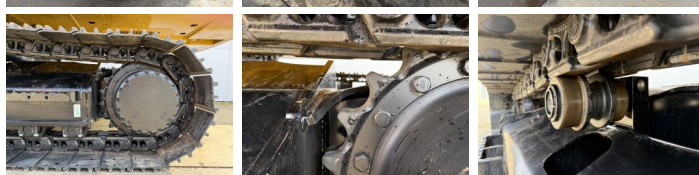

NOT FOR SALE IN EU /
NO CE MARK

Available at Boss Machinery! This Caterpillar 321 05A - Next Gen Excavators from 2026 has an engine power of 100 kW and counts 5 operational hours. The total weight of this Caterpillar 321 05A - Next Gen is 19800 kg and the dimensions are 9.57 x 2.81 x 2.94. Furthermore, this 321 05A - Next Gen is equipped with Airco, Bluetooth, Climate Control, Radio, Heated Cab, Dodatkowa funkcja hydrauliczna, Funkcja m?ota. Do you want more information or do you want to try the Caterpillar 321 05A - Next Gen at our yard? Please let us know.

BOSS
MACHINERY

Szerokość p?yty

60 cm

Opties

Airco

Bluetooth

Climate Control

Radio