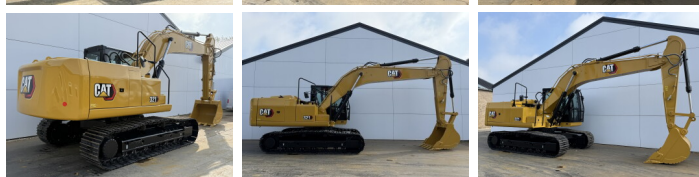

Caterpillar

Caterpillar 321 05A - Next Gen

€ 74.500wy??czny podatek

Rok **2026**
Numer referencyjny **BM007409**
Godziny **5**

Algemeen

Typ 321 05A - Next Gen
Lokalizacja Veldhoven, Netherlands
NON CE

Overig

NOT FOR SALE IN EU /
NO CE MARK

Available at Boss Machinery! This Caterpillar 321 05A - Next Gen Excavators from 2026 has an engine power of 100 kW and counts 5 operational hours. The total weight of this Caterpillar 321 05A - Next Gen is 19800 kg and the dimensions are 9.57 x 2.81 x 2.94. Furthermore, this 321 05A - Next Gen is equipped with Airco, Bluetooth, Climate Control, Radio, Heated Cab, Dodatkowa funkcja hydrauliczna, Funkcja m?ota. Do you want more information or do you want to try the Caterpillar 321 05A - Next Gen at our yard? Please let us know.

Opis

Maten / Gewichten

Waga 19800
Wymiary D*S*W 9.57 x 2.81 x 2.94

Motor informatie

Marka silnika Caterpillar
Model silnika C3.6
Cylindry 4
Turbo
Wydajno?? w kW 100

Banden / Rupsen

?a?cuch% 100
P?yta % 100
Sprocket% 100

BOSS
MACHINERY

Szerokość p?yty

60 cm

Opties

Airco

Bluetooth

Climate Control

Radio