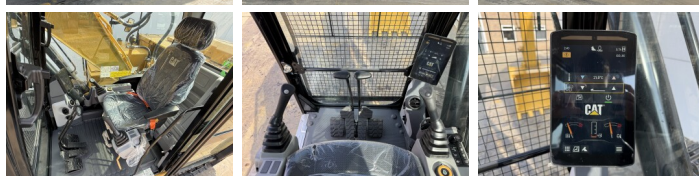

NOT FOR SALE IN EU /
NO CE MARK

Available at Boss Machinery! This Caterpillar 321 05A - Next Gen Excavators from 2026 has an engine power of 100 kW and counts 5 operational hours. The total weight of this Caterpillar 321 05A - Next Gen is 19800 kg and the dimensions are 9.57 x 2.81 x 2.94. Furthermore, this 321 05A - Next Gen is equipped with Airco, Bluetooth, Climate Control, Radio, Heated Cab, Dodatkowa funkcja hydrauliczna, Funkcja m?ota. Do you want more information or do you want to try the Caterpillar 321 05A - Next Gen at our yard? Please let us know.

BOSS
MACHINERY

Szerokość p?yty

60 cm

Opties

Airco

Bluetooth

Climate Control

Radio