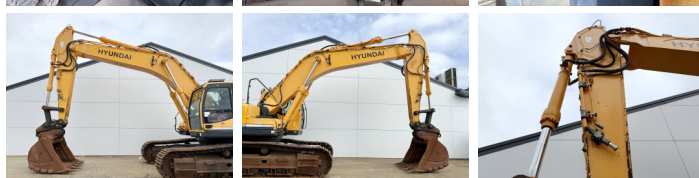

Hyundai

Hyundai R430LC

BOSS
MACHINERY

€ 47.500 wy?czynny podatek

Rok **2014**
Numer referencyjny **BM007373**
Godziny **9.072**

Algemeen

Typ **R430LC**
Lokalizacja **Veldhoven, Netherlands**
Certificaat **CE**

Opis Available at Boss Machinery! This Hyundai R430LC Excavators from 2014 has an engine power of 218 kW and counts 9072 operational hours. The total weight of this Hyundai R430LC is 44122 kg and the dimensions are 11.28 x 3.39 x 3.41 . Furthermore, this R430LC is equipped with Szybkocz?cze, Dodatkowa funkcja hydrauliczna, Funkcja m?ota. The Hyundai Excavators also has a CE marking. Do you want more information or do you want to try the Hyundai R430LC at our yard? Please let us know.

Maten / Gewichten

Waga **44122**
Wymiary D*S*W **11.28 x 3.39 x 3.41**

Motor informatie

Marka silnika **Cummins**
Model silnika **QSL9**
Cylindry **6**
Turbo
Wydajno?? w kW **218**

Banden / Rupsen

?a?cuch% **40**
P?yta % **40**
Sprocket% **25**
Szeroko?? p?yty **60**

Opties