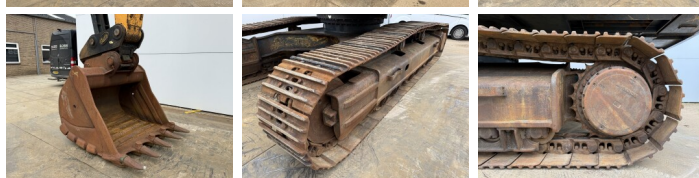

Hyundai

Hyundai R430LC

BOSS
MACHINERY

€ 47.500 wy?czynny podatek

Rok **2014**
Numer referencyjny **BM007373**
Godziny **9.072**

Algemeen

Typ **R430LC**
Lokalizacja **Veldhoven, Netherlands**
Certificaat **CE**

Opis Available at Boss Machinery! This Hyundai R430LC Excavators from 2014 has an engine power of 218 kW and counts 9072 operational hours. The total weight of this Hyundai R430LC is 44122 kg and the dimensions are 11.28 x 3.39 x 3.41 . Furthermore, this R430LC is equipped with Szybkocz?cze, Dodatkowa funkcja hydrauliczna, Funkcja m?ota. The Hyundai Excavators also has a CE marking. Do you want more information or do you want to try the Hyundai R430LC at our yard? Please let us know.

Maten / Gewichten

Waga **44122**
Wymiary D*S*W **11.28 x 3.39 x 3.41**

Motor informatie

Marka silnika **Cummins**
Model silnika **QSL9**
Cylindry **6**
Turbo
Wydajno?? w kW **218**

Banden / Rupsen

?a?cuch% **40**
P?yta % **40**
Sprocket% **25**
Szeroko?? p?yty **60**

Opties