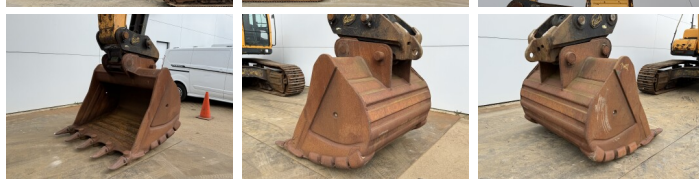

Hyundai

Hyundai R430LC

BOSS
MACHINERY

€ 47.500 wy?czynny podatek

Rok **2014**
Numer referencyjny **BM007373**
Godziny **9.072**

Algemeen

Typ **R430LC**
Lokalizacja **Veldhoven, Netherlands**
Certificaat **CE**

Opis Available at Boss Machinery! This Hyundai R430LC Excavators from 2014 has an engine power of 218 kW and counts 9072 operational hours. The total weight of this Hyundai R430LC is 44122 kg and the dimensions are 11.28 x 3.39 x 3.41 . Furthermore, this R430LC is equipped with Szybkocz?cze, Dodatkowa funkcja hydrauliczna, Funkcja m?ota. The Hyundai Excavators also has a CE marking. Do you want more information or do you want to try the Hyundai R430LC at our yard? Please let us know.

Maten / Gewichten

Waga **44122**
Wymiary D*S*W **11.28 x 3.39 x 3.41**

Motor informatie

Marka silnika **Cummins**
Model silnika **QSL9**
Cylindry **6**
Turbo
Wydajno?? w kW **218**

Banden / Rupsen

?a?cuch% **40**
P?yta % **40**
Sprocket% **25**
Szeroko?? p?yty **60**

Opties