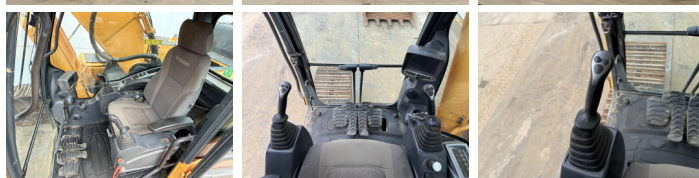

Hyundai

Hyundai R430LC

BOSS
MACHINERY

€ 47.500 wy?czynny podatek

Rok **2014**
Numer referencyjny **BM007373**
Godziny **9.072**

Algemeen

Typ **R430LC**
Lokalizacja **Veldhoven, Netherlands**
Certificaat **CE**

Opis Available at Boss Machinery! This Hyundai R430LC Excavators from 2014 has an engine power of 218 kW and counts 9072 operational hours. The total weight of this Hyundai R430LC is 44122 kg and the dimensions are 11.28 x 3.39 x 3.41 . Furthermore, this R430LC is equipped with Szybkocz?cze, Dodatkowa funkcja hydrauliczna, Funkcja m?ota. The Hyundai Excavators also has a CE marking. Do you want more information or do you want to try the Hyundai R430LC at our yard? Please let us know.

Maten / Gewichten

Waga **44122**
Wymiary D*S*W **11.28 x 3.39 x 3.41**

Motor informatie

Marka silnika **Cummins**
Model silnika **QSL9**
Cylindry **6**
Turbo
Wydajno?? w kW **218**

Banden / Rupsen

?a?cuch% **40**
P?yta % **40**
Sprocket% **25**
Szeroko?? p?yty **60**

Opties