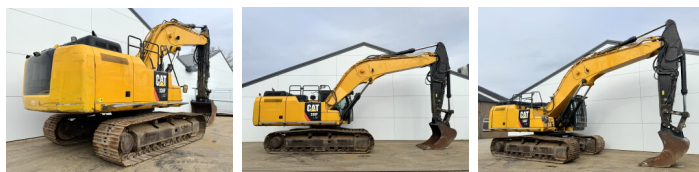

Caterpillar

Caterpillar 336FL

BOSS
MACHINERY

€ 72.500 wy?czny podatek

Rok **2018**
Numer referencyjny **BC000314**
Godziny **12.730**

Algemeen

Typ **336FL**
Lokalizacja **Veldhoven, Netherlands**
Certificaat **CE + EPA**
Opis **Available at Boss Machinery! This Caterpillar 336FL Excavators from 2018 has an engine power of 234 kW and counts 12730 operational hours. The total weight of this Caterpillar 336FL is 37780 kg and the dimensions are 11.15 x 3.39 x 3.50. Furthermore, this 336FL is equipped with Radio, Dodatkowa funkcja hydrauliczna, Funkcja m?ota, Centralne smarowanie. The Caterpillar Excavators also has a CE + EPA marking. Do you want more information or do you want to try the Caterpillar 336FL at our yard? Please let us know.**

Maten / Gewichten

Waga **37780**
Wymiary D*S*W **11.15 x 3.39 x 3.50**

Motor informatie

Marka silnika **Caterpillar**
Model silnika **C9.3B**
Cylindry **6**
Turbo
Wydajno?? w kW **234**

Banden / Rupsen

P?yta % **40**
Sprocket% **30**
?a?cuch% **70**
Szeroko?? p?yty **80 cm**

Opties