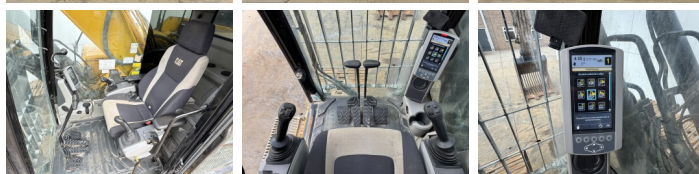

Caterpillar

Caterpillar 336FL

BOSS
MACHINERY

€ 72.500 wy?czny podatek

Rok **2018**
Numer referencyjny **BC000314**
Godziny **12.730**

Algemeen

Typ **336FL**
Lokalizacja **Veldhoven, Netherlands**
Certificaat **CE + EPA**
Opis **Available at Boss Machinery! This Caterpillar 336FL Excavators from 2018 has an engine power of 234 kW and counts 12730 operational hours. The total weight of this Caterpillar 336FL is 37780 kg and the dimensions are 11.15 x 3.39 x 3.50. Furthermore, this 336FL is equipped with Radio, Dodatkowa funkcja hydrauliczna, Funkcja m?ota, Centralne smarowanie. The Caterpillar Excavators also has a CE + EPA marking. Do you want more information or do you want to try the Caterpillar 336FL at our yard? Please let us know.**

Maten / Gewichten

Waga **37780**
Wymiary D*S*W **11.15 x 3.39 x 3.50**

Motor informatie

Marka silnika **Caterpillar**
Model silnika **C9.3B**
Cylindry **6**
Turbo
Wydajno?? w kW **234**

Banden / Rupsen

P?yta % **40**
Sprocket% **30**
?a?cuch% **70**
Szeroko?? p?yty **80 cm**

Opties