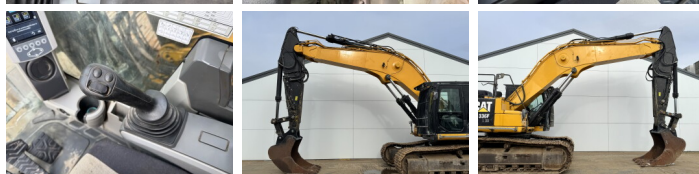

Caterpillar

Caterpillar 336FL

BOSS
MACHINERY

€ 72.500 wy?czny podatek

Rok **2018**
Numer referencyjny **BC000314**
Godziny **12.730**

Algemeen

Typ **336FL**
Lokalizacja **Veldhoven, Netherlands**
Certificaat **CE + EPA**
Opis **Available at Boss Machinery! This Caterpillar 336FL Excavators from 2018 has an engine power of 234 kW and counts 12730 operational hours. The total weight of this Caterpillar 336FL is 37780 kg and the dimensions are 11.15 x 3.39 x 3.50. Furthermore, this 336FL is equipped with Radio, Dodatkowa funkcja hydrauliczna, Funkcja m?ota, Centralne smarowanie. The Caterpillar Excavators also has a CE + EPA marking. Do you want more information or do you want to try the Caterpillar 336FL at our yard? Please let us know.**

Maten / Gewichten

Waga **37780**
Wymiary D*S*W **11.15 x 3.39 x 3.50**

Motor informatie

Marka silnika **Caterpillar**
Model silnika **C9.3B**
Cylindry **6**
Turbo
Wydajno?? w kW **234**

Banden / Rupsen

P?yta % **40**
Sprocket% **30**
?a?cuch% **70**
Szeroko?? p?yty **80 cm**

Opties