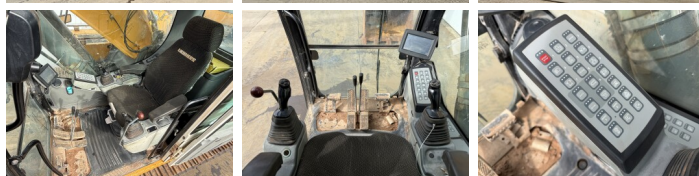

Liebherr

Liebherr R946LC

BOSS
MACHINERY

€ 74.500 wy??czny podatek

Rok **2017**
Numer referencyjny **BM007130**
Godziny **9.002**

Algemeen

Typ **R946LC**
Lokalizacja **Veldhoven, Netherlands**
Certificaat **CE + EPA**
Opis **Available at Boss Machinery! This Liebherr R946LC Excavators from 2017 has an engine power of 207 kW and counts 9002 operational hours. The total weight of this Liebherr R946LC is 39600 kg and the dimensions are 11.18 x 3.19 x 3.46. Furthermore, this R946LC is equipped with Heated Seat, Camera, Centralne smarowanie. The Liebherr Excavators also has a CE + EPA marking. Do you want more information or do you want to try the Liebherr R946LC at our yard? Please let us know.**

Maten / Gewichten

Waga **39600**
Wymiary D*S*W **11.18 x 3.19 x 3.46**

Motor informatie

Marka silnika **Liebherr**
Model silnika **D936 A7-04**
Cylindry **6**
Turbo
Wydajno?? w kW **207**

Banden / Rupsen

P?yta % **60**
Sprocket% **70**
?a?cuch% **80**
Szeroko?? p?yty **60 cm**

Opties

Heated Seat

Camera

Centralne smarowanie