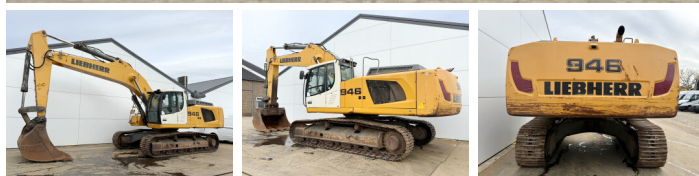

Liebherr

Liebherr R946LC

BOSS
MACHINERY

€ 74.500 wy??czny podatek

Rok **2017**
Numer referencyjny **BM007130**
Godziny **9.002**

Algemeen

Typ **R946LC**
Lokalizacja **Veldhoven, Netherlands**
Certificaat **CE + EPA**
Opis **Available at Boss Machinery! This Liebherr R946LC Excavators from 2017 has an engine power of 207 kW and counts 9002 operational hours. The total weight of this Liebherr R946LC is 39600 kg and the dimensions are 11.18 x 3.19 x 3.46. Furthermore, this R946LC is equipped with Heated Seat, Camera, Centralne smarowanie. The Liebherr Excavators also has a CE + EPA marking. Do you want more information or do you want to try the Liebherr R946LC at our yard? Please let us know.**

Maten / Gewichten

Waga **39600**
Wymiary D*S*W **11.18 x 3.19 x 3.46**

Motor informatie

Marka silnika **Liebherr**
Model silnika **D936 A7-04**
Cylindry **6**
Turbo
Wydajno?? w kW **207**

Banden / Rupsen

P?yta % **60**
Sprocket% **70**
?a?cuch% **80**
Szeroko?? p?yty **60 cm**

Opties

Heated Seat