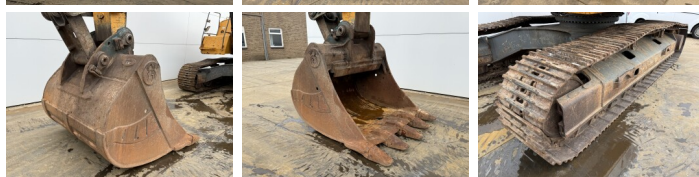

Liebherr

Liebherr R946LC

BOSS
MACHINERY

€ 74.500 wy??czny podatek

Rok **2017**
Numer referencyjny **BM007130**
Godziny **9.002**

Algemeen

Typ **R946LC**
Lokalizacja **Veldhoven, Netherlands**
Certificaat **CE + EPA**
Opis **Available at Boss Machinery! This Liebherr R946LC Excavators from 2017 has an engine power of 207 kW and counts 9002 operational hours. The total weight of this Liebherr R946LC is 39600 kg and the dimensions are 11.18 x 3.19 x 3.46. Furthermore, this R946LC is equipped with Heated Seat, Camera, Centralne smarowanie. The Liebherr Excavators also has a CE + EPA marking. Do you want more information or do you want to try the Liebherr R946LC at our yard? Please let us know.**

Maten / Gewichten

Waga **39600**
Wymiary D*S*W **11.18 x 3.19 x 3.46**

Motor informatie

Marka silnika **Liebherr**
Model silnika **D936 A7-04**
Cylindry **6**
Turbo
Wydajno?? w kW **207**

Banden / Rupsen

P?yta % **60**
Sprocket% **70**
?a?cuch% **80**
Szeroko?? p?yty **60 cm**

Opties

Heated Seat