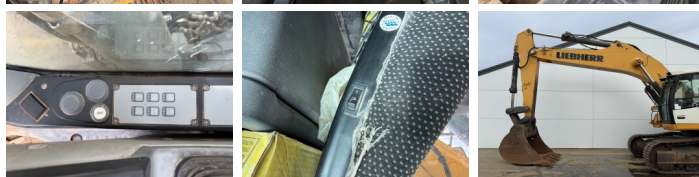

Liebherr

Liebherr R946LC

BOSS
MACHINERY

€ 74.500 wy??czny podatek

Rok **2017**
Numer referencyjny **BM007130**
Godziny **9.002**

Algemeen

Typ **R946LC**
Lokalizacja **Veldhoven, Netherlands**
Certificaat **CE + EPA**
Opis **Available at Boss Machinery! This Liebherr R946LC Excavators from 2017 has an engine power of 207 kW and counts 9002 operational hours. The total weight of this Liebherr R946LC is 39600 kg and the dimensions are 11.18 x 3.19 x 3.46. Furthermore, this R946LC is equipped with Heated Seat, Camera, Centralne smarowanie. The Liebherr Excavators also has a CE + EPA marking. Do you want more information or do you want to try the Liebherr R946LC at our yard? Please let us know.**

Maten / Gewichten

Waga **39600**
Wymiary D*S*W **11.18 x 3.19 x 3.46**

Motor informatie

Marka silnika **Liebherr**
Model silnika **D936 A7-04**
Cylindry **6**
Turbo
Wydajno?? w kW **207**

Banden / Rupsen

P?yta % **60**
Sprocket% **70**
?a?cuch% **80**
Szeroko?? p?yty **60 cm**

Opties

Heated Seat

Camera

Centralne smarowanie