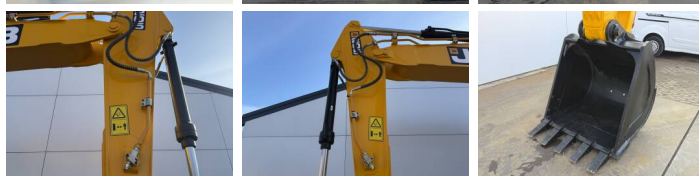

JCB 205

BOSS
MACHINERY

€ 64.500 wy??czny podatek

Rok **2026**
Numer referencyjny **BM007364**
Godziny **5**

Algemeen

Typ 205 *2026 Model*
Lokalizacja Veldhoven, Netherlands
Certificaat NOT FOR SALE IN EU / NO CE MARK
Available at Boss Machinery! This - 205 *2026 Model* Excavators from 2026 has an engine power of 104 kW and counts 5 operational hours. The total weight of this - 205 *2026 Model* is 20500 kg and the dimensions are 9.57 x 2.78 x 3.22. Furthermore, this 205 *2026 Model* is equipped with Airco, Radio, Dodatkowa funkcja hydrauliczna, Funkcja m?ota. The - Excavators also has a NOT FOR SALE IN EU / NO CE MARK marking. Do you want more information or do you want to try the - 205 *2026 Model* at our yard? Please let us know.

Maten / Gewichten

Waga 20500
Wymiary D*S*W 9.57 x 2.78 x 3.22

Motor informatie

Marka silnika Cummins
Model silnika 6BT5.9C
Cylindry 6
Turbo
Wydajno?? w kW 104

Banden / Rupsen

?a?cuch% 100
P?yta % 100
Sprocket% 100
Szeroko?? p?yty 60

Opties