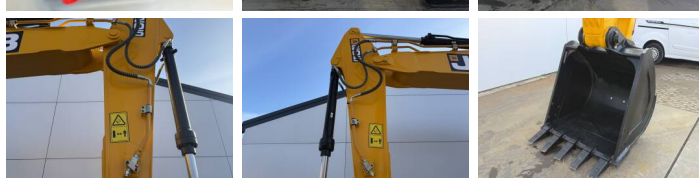

JCB 205

BOSS
MACHINERY

€ 64.500 wy??czny podatek

Rok **2026**
Numer referencyjny **BM007364**
Godziny **5**

Algemeen

Typ 205 *2026 Model*
Lokalizacja Veldhoven, Netherlands
Certificaat NOT FOR SALE IN EU / NO CE MARK
Available at Boss Machinery! This - 205 *2026 Model* Excavators from 2026 has an engine power of 104 kW and counts 5 operational hours. The total weight of this - 205 *2026 Model* is 20500 kg and the dimensions are 9.57 x 2.78 x 3.22. Furthermore, this 205 *2026 Model* is equipped with Radio, Airco, Dodatkowa funkcja hydrauliczna, Funkcja m?ota. The - Excavators also has NOT FOR SALE IN EU / NO CE MARK marking. Do you want more information or do you want to try the - 205 *2026 Model* at our yard? Please let us know.

Maten / Gewichten

Wymiary D*S*W 9.57 x 2.78 x 3.22
Waga 20500

Motor informatie

Marka silnika Cummins
Model silnika 6BT5.9C
Cylindry 6
Turbo
Wydajno?? w kW 104

Banden / Rupsen

P?yta % 100
Sprocket% 100
?a?cuch% 100
Szeroko?? p?yty 60

Opties