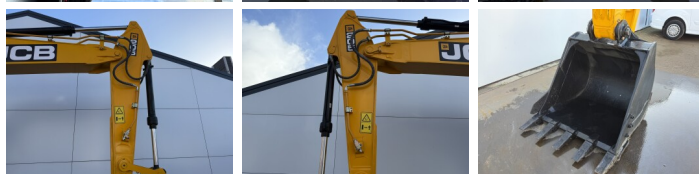

JCB

JCB 205 *2026 Model*

BOSS
MACHINERY

€ 63.500 wy??czny podatek

Rok **2026**
Numer referencyjny **BM007346**
Godziny **5**

Algemeen

Typ 205 *2026 Model*
Lokalizacja Veldhoven, Netherlands
Certificaat NOT FOR SALE IN EU / NO CE MARK
Available at Boss Machinery! This JCB 205 *2026 Model* Excavators from 2026 has an engine power of 104 kW and counts 5 operational hours. The total weight of this JCB 205 *2026 Model* is 20400 kg and the dimensions are 9.66 x 2.81 x 3.23. Furthermore, this 205 *2026 Model* is equipped with Radio, Dodatkowa funkcja hydrauliczna, Funkcja m?ota. The JCB Excavators also has a NOT FOR SALE IN EU / NO CE MARK marking. Do you want more information or do you want to try the JCB 205 *2026 Model* at our yard? Please let us know.

Maten / Gewichten

Wymiary D*S*W 9.66 x 2.81 x 3.23
Waga 20400

Motor informatie

Marka silnika Cummins
Model silnika 6BT5.9C
Cylindry 6
Turbo
Wydajno?? w kW 104

Banden / Rupsen

P?yta % 100
Sprocket% 100
?a?cuch% 100
Szeroko?? p?yty 50