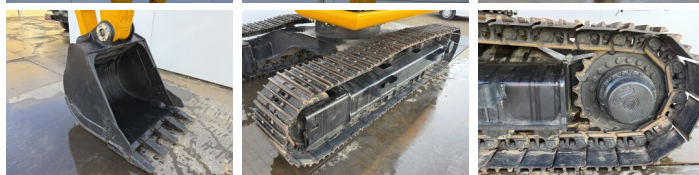

JCB

JCB 205 *2026 Model*

BOSS
MACHINERY

€ 63.500 wy??czny podatek

Rok **2026**
Numer referencyjny **BM007346**
Godziny **5**

Algemeen

Typ 205 *2026 Model*
Lokalizacja Veldhoven, Netherlands
Certificaat NOT FOR SALE IN EU / NO CE MARK
Available at Boss Machinery! This JCB 205 *2026 Model* Excavators from 2026 has an engine power of 104 kW and counts 5 operational hours. The total weight of this JCB 205 *2026 Model* is 20400 kg and the dimensions are 9.66 x 2.81 x 3.23. Furthermore, this 205 *2026 Model* is equipped with Radio, Dodatkowa funkcja hydrauliczna, Funkcja m?ota. The JCB Excavators also has a NOT FOR SALE IN EU / NO CE MARK marking. Do you want more information or do you want to try the JCB 205 *2026 Model* at our yard? Please let us know.

Maten / Gewichten

Wymiary D*S*W 9.66 x 2.81 x 3.23
Waga 20400

Motor informatie

Marka silnika Cummins
Model silnika 6BT5.9C
Cylindry 6
Turbo
Wydajno?? w kW 104

Banden / Rupsen

P?yta % 100
Sprocket% 100
?a?cuch% 100
Szeroko?? p?yty 50