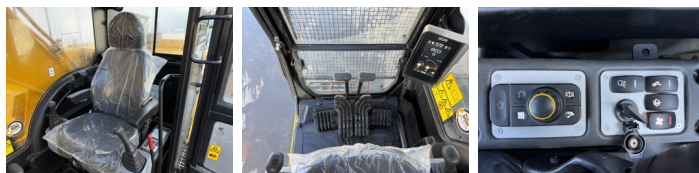

JCB

JCB 205 *2026 Model*

BOSS
MACHINERY

€ 63.500 wy??czny podatek

Rok **2026**
Numer referencyjny **BM007346**
Godziny **5**

Algemeen

Typ 205 *2026 Model*
Lokalizacja Veldhoven, Netherlands
Certificaat NOT FOR SALE IN EU / NO CE MARK
Available at Boss Machinery! This JCB 205 *2026 Model* Excavators from 2026 has an engine power of 104 kW and counts 5 operational hours. The total weight of this JCB 205 *2026 Model* is 20400 kg and the dimensions are 9.66 x 2.81 x 3.23. Furthermore, this 205 *2026 Model* is equipped with Radio, Dodatkowa funkcja hydrauliczna, Funkcja m?ota. The JCB Excavators also has a NOT FOR SALE IN EU / NO CE MARK marking. Do you want more information or do you want to try the JCB 205 *2026 Model* at our yard? Please let us know.

Maten / Gewichten

Wymiary D*S*W 9.66 x 2.81 x 3.23
Waga 20400

Motor informatie

Marka silnika Cummins
Model silnika 6BT5.9C
Cylindry 6
Turbo
Wydajno?? w kW 104

Banden / Rupsen

P?yta % 100
Sprocket% 100
?a?cuch% 100
Szeroko?? p?yty 50