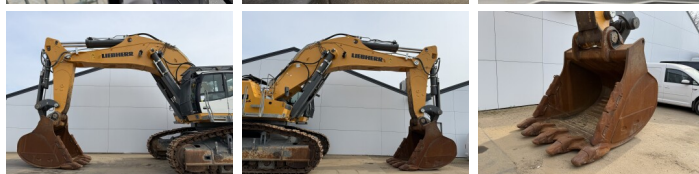

Liebherr

Liebherr R980S-HD SME

BOSS
MACHINERY

€ 385.000 wy??czny podatek

Rok **2022**
Numer referencyjny **BM007121**
Godziny **4.303**

Algemeen

Typ **R980S-HD SME**
Lokalizacja **Veldhoven, Netherlands**
Overig **SME = Super Mass Excavation. Extra Weight, Extra Power, Maximum Productivity.**
Certificaat **CE**

Opis
Available at Boss Machinery! This Liebherr R980S-HD SME Excavators from 2022 has an engine power of 420 kW and counts 4303 operational hours. The total weight of this Liebherr R980S-HD SME is 98000 kg and the dimensions are 7.50 x 4.50 x 4.00. Furthermore, this R980S-HD SME is equipped with Camera, Radio, Heated Seat, Centralne smarowanie. The Liebherr Excavators also has a CE marking. Do you want more information or do you want to try the Liebherr R980S-HD SME at our yard? Please let us know.

Maten / Gewichten

Wymiary D*S*W **7.50 x 4.50 x 4.00**
Waga **98000**

Motor informatie

Marka silnika **Liebherr**
Model silnika **D9508 A7 SCR**
Cylindry **8**
Turbo
Wydajno?? w kW **420**

Banden / Rupsen

?a?cuch% **80**
Sprocket% **80**
P?yta % **80**