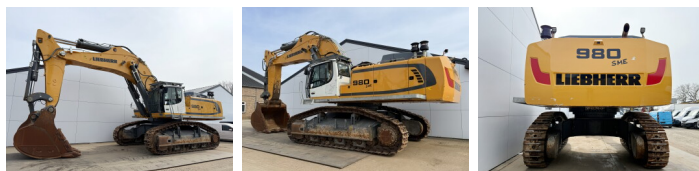

Liebherr

Liebherr R980S-HD SME

BOSS
MACHINERY

€ 385.000 wy??czny podatek

Rok **2022**
Numer referencyjny **BM007121**
Godziny **4.303**

Algemeen

Typ **R980S-HD SME**
Lokalizacja **Veldhoven, Netherlands**
Overig **SME = Super Mass Excavation. Extra Weight, Extra Power, Maximum Productivity.**
Certificaat **CE**

Opis
Available at Boss Machinery! This Liebherr R980S-HD SME Excavators from 2022 has an engine power of 420 kW and counts 4303 operational hours. The total weight of this Liebherr R980S-HD SME is 98000 kg and the dimensions are 7.50 x 4.50 x 4.00. Furthermore, this R980S-HD SME is equipped with Camera, Radio, Heated Seat, Centralne smarowanie. The Liebherr Excavators also has a CE marking. Do you want more information or do you want to try the Liebherr R980S-HD SME at our yard? Please let us know.

Maten / Gewichten

Wymiary D*S*W **7.50 x 4.50 x 4.00**
Waga **98000**

Motor informatie

Marka silnika **Liebherr**
Model silnika **D9508 A7 SCR**
Cylindry **8**
Turbo
Wydajno?? w kW **420**

Banden / Rupsen

?a?cuch% **80**
Sprocket% **80**
P?yta % **80**