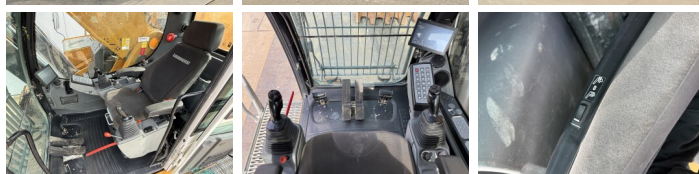

Liebherr

Liebherr R980S-HD SME

BOSS
MACHINERY

€ 385.000 wy??czny podatek

Rok **2022**
Numer referencyjny **BM007121**
Godziny **4.303**

Algemeen

Typ **R980S-HD SME**
Lokalizacja **Veldhoven, Netherlands**
Overig **SME = Super Mass Excavation. Extra Weight, Extra Power, Maximum Productivity.**
Certificaat **CE**

Opis
Available at Boss Machinery! This Liebherr R980S-HD SME Excavators from 2022 has an engine power of 420 kW and counts 4303 operational hours. The total weight of this Liebherr R980S-HD SME is 98000 kg and the dimensions are 7.50 x 4.50 x 4.00. Furthermore, this R980S-HD SME is equipped with Camera, Radio, Heated Seat, Centralne smarowanie. The Liebherr Excavators also has a CE marking. Do you want more information or do you want to try the Liebherr R980S-HD SME at our yard? Please let us know.

Maten / Gewichten

Wymiary D*S*W **7.50 x 4.50 x 4.00**
Waga **98000**

Motor informatie

Marka silnika **Liebherr**
Model silnika **D9508 A7 SCR**
Cylindry **8**
Turbo
Wydajno?? w kW **420**

Banden / Rupsen

?a?cuch% **80**
Sprocket% **80**
P?yta % **80**