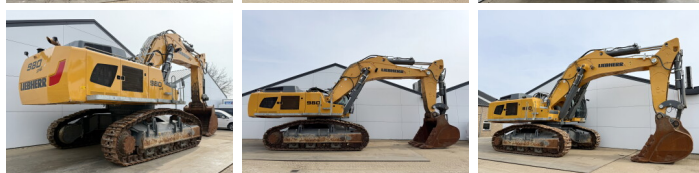

Liebherr

Liebherr R980S-HD SME

BOSS
MACHINERY

€ 385.000 wy??czny podatek

Rok **2022**
Numer referencyjny **BM007121**
Godziny **4.303**

Algemeen

Typ **R980S-HD SME**
Lokalizacja **Veldhoven, Netherlands**
Overig **SME = Super Mass Excavation. Extra Weight, Extra Power, Maximum Productivity.**
Certificaat **CE**

Opis
Available at Boss Machinery! This Liebherr R980S-HD SME Excavators from 2022 has an engine power of 420 kW and counts 4303 operational hours. The total weight of this Liebherr R980S-HD SME is 98000 kg and the dimensions are 7.50 x 4.50 x 4.00. Furthermore, this R980S-HD SME is equipped with Camera, Radio, Heated Seat, Centralne smarowanie. The Liebherr Excavators also has a CE marking. Do you want more information or do you want to try the Liebherr R980S-HD SME at our yard? Please let us know.

Maten / Gewichten

Wymiary D*S*W **7.50 x 4.50 x 4.00**
Waga **98000**

Motor informatie

Marka silnika **Liebherr**
Model silnika **D9508 A7 SCR**
Cylindry **8**
Turbo
Wydajno?? w kW **420**

Banden / Rupsen

?a?cuch% **80**
Sprocket% **80**
P?yta % **80**