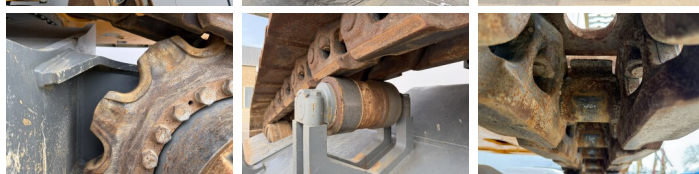

Liebherr

Liebherr R980S-HD SME

BOSS
MACHINERY

€ 385.000 wy??czny podatek

Rok **2022**
Numer referencyjny **BM007121**
Godziny **4.303**

Algemeen

Typ **R980S-HD SME**
Lokalizacja **Veldhoven, Netherlands**
Overig **SME = Super Mass Excavation. Extra Weight, Extra Power, Maximum Productivity.**
Certificaat **CE**

Opis
Available at Boss Machinery! This Liebherr R980S-HD SME Excavators from 2022 has an engine power of 420 kW and counts 4303 operational hours. The total weight of this Liebherr R980S-HD SME is 98000 kg and the dimensions are 7.50 x 4.50 x 4.00. Furthermore, this R980S-HD SME is equipped with Camera, Radio, Heated Seat, Centralne smarowanie. The Liebherr Excavators also has a CE marking. Do you want more information or do you want to try the Liebherr R980S-HD SME at our yard? Please let us know.

Maten / Gewichten

Wymiary D*S*W **7.50 x 4.50 x 4.00**
Waga **98000**

Motor informatie

Marka silnika **Liebherr**
Model silnika **D9508 A7 SCR**
Cylindry **8**
Turbo
Wydajno?? w kW **420**

Banden / Rupsen

?a?cuch% **80**
Sprocket% **80**
P?yta % **80**