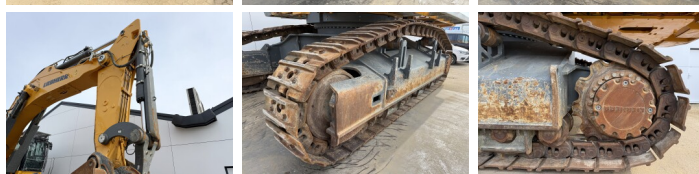

Liebherr

Liebherr R980S-HD SME

BOSS
MACHINERY

€ 385.000 wy??czny podatek

Rok **2022**
Numer referencyjny **BM007121**
Godziny **4.303**

Algemeen

Typ **R980S-HD SME**
Lokalizacja **Veldhoven, Netherlands**
Overig **SME = Super Mass Excavation. Extra Weight, Extra Power, Maximum Productivity.**
Certificaat **CE**

Opis
Available at Boss Machinery! This Liebherr R980S-HD SME Excavators from 2022 has an engine power of 420 kW and counts 4303 operational hours. The total weight of this Liebherr R980S-HD SME is 98000 kg and the dimensions are 7.50 x 4.50 x 4.00. Furthermore, this R980S-HD SME is equipped with Camera, Radio, Heated Seat, Centralne smarowanie. The Liebherr Excavators also has a CE marking. Do you want more information or do you want to try the Liebherr R980S-HD SME at our yard? Please let us know.

Maten / Gewichten

Wymiary D*S*W **7.50 x 4.50 x 4.00**
Waga **98000**

Motor informatie

Marka silnika **Liebherr**
Model silnika **D9508 A7 SCR**
Cylindry **8**
Turbo
Wydajno?? w kW **420**

Banden / Rupsen

?a?cuch% **80**
Sprocket% **80**
P?yta % **80**