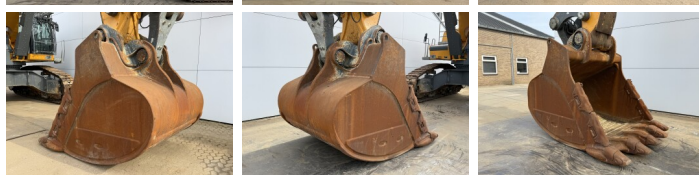

Liebherr

Liebherr R980S-HD SME

BOSS
MACHINERY

€ 385.000 wy??czny podatek

Rok **2022**
Numer referencyjny **BM007121**
Godziny **4.303**

Algemeen

Typ **R980S-HD SME**
Lokalizacja **Veldhoven, Netherlands**
Overig **SME = Super Mass Excavation. Extra Weight, Extra Power, Maximum Productivity.**
Certificaat **CE**

Opis
Available at Boss Machinery! This Liebherr R980S-HD SME Excavators from 2022 has an engine power of 420 kW and counts 4303 operational hours. The total weight of this Liebherr R980S-HD SME is 98000 kg and the dimensions are 7.50 x 4.50 x 4.00. Furthermore, this R980S-HD SME is equipped with Camera, Radio, Heated Seat, Centralne smarowanie. The Liebherr Excavators also has a CE marking. Do you want more information or do you want to try the Liebherr R980S-HD SME at our yard? Please let us know.

Maten / Gewichten

Wymiary D*S*W **7.50 x 4.50 x 4.00**
Waga **98000**

Motor informatie

Marka silnika **Liebherr**
Model silnika **D9508 A7 SCR**
Cylindry **8**
Turbo
Wydajno?? w kW **420**

Banden / Rupsen

?a?cuch% **80**
Sprocket% **80**
P?yta % **80**