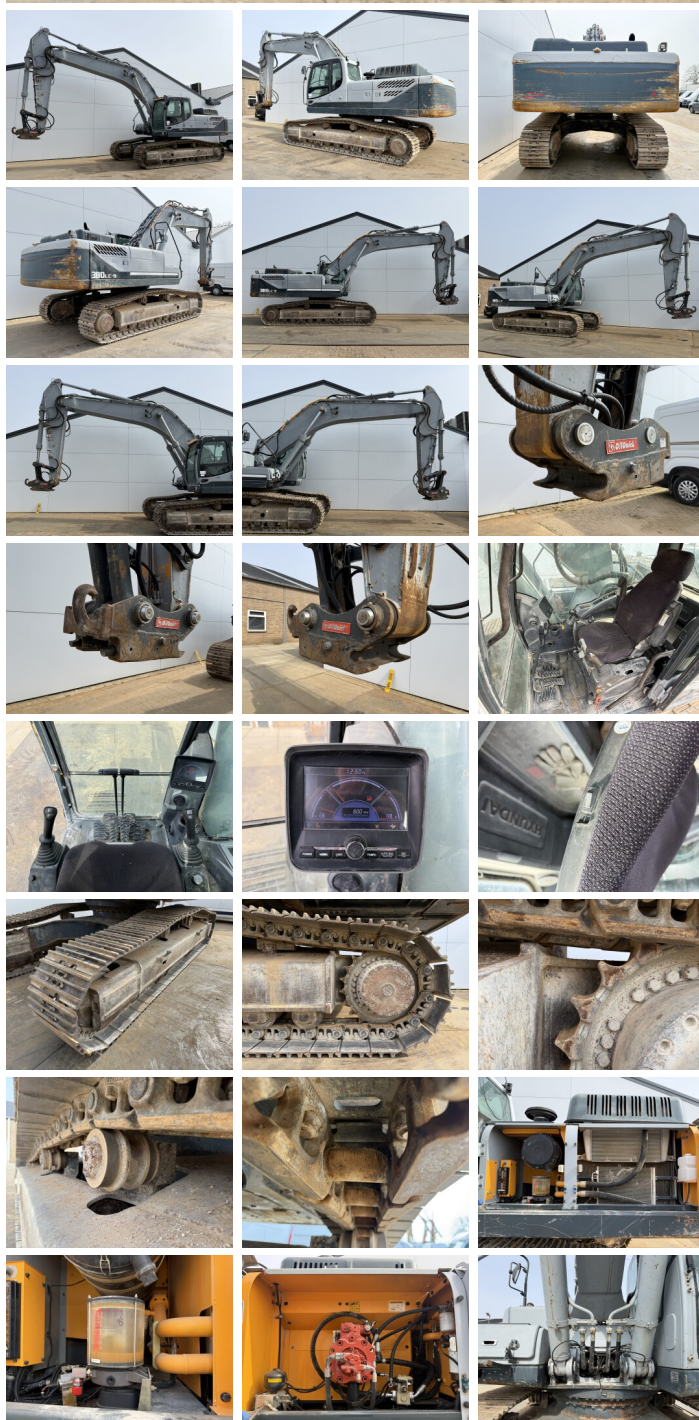

Hyundai

Hyundai Robex 380NLC-9

BOSS
MACHINERY

€ 44.500 wy??czny podatek

Rok **2012**
Numer referencyjny **BM007393**
Godziny **7.785**

Algemeen

Typ **Robex 380NLC-9**
Lokalizacja **Veldhoven, Netherlands**
Certificaat **CE**

Opis

Available at Boss Machinery! This Hyundai Robex 380NLC-9 Excavators from 2012 has an engine power of 202 kW and counts 7785 operational hours. The total weight of this Hyundai Robex 380NLC-9 is 38100 kg and the dimensions are 11.14 x 3.05 x 3.46. Furthermore, this Robex 380NLC-9 is equipped with Radio, Heated Seat, Szybkoz??cze, Dodatkowa funkcja hydrauliczna, Funkcja m?ota, Centralne smarowanie. The Hyundai Excavators also has a CE marking. Do you want more information or do you want to try the Hyundai Robex 380NLC-9 at our yard? Please let us know.

Maten / Gewichten

Wymiary D*S*W **11.14 x 3.05 x 3.46**
Waga **38100**

Motor informatie

Marka silnika **Cummins**
Model silnika **QSL9**
Cylindry **6**
Turbo
Wydajno?? w kW **202**

Banden / Rupsen

P?yta % **70**
Sprocket% **70**
?a?cuch% **70**