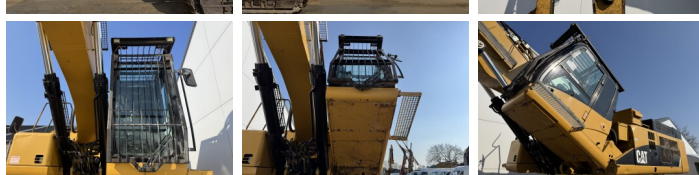

Caterpillar

Caterpillar 345C UHD

BOSS
MACHINERY

€ 47.500 wy?czyny podatek

Rok **2008**
Numer referencyjny **BM007421**
Godziny **16.045**

Algemeen

Typ **345C UHD**
Lokalizacja **Veldhoven, Netherlands**
Certificaat **CE**

Opis

Available at Boss Machinery! This Caterpillar 345C UHD Excavators from 2008 has an engine power of 239 kW and counts 16045 operational hours. The total weight of this Caterpillar 345C UHD is 58500 kg and the dimensions are 13.04 x 3.89 x 3.61. Furthermore, this 345C UHD is equipped with Camera, Radio, Heated Seat, Dodatkowa funkcja hydrauliczna, Funkcja m?ota, Centralne smarowanie. The Caterpillar Excavators also has a CE marking. Do you want more information or do you want to try the Caterpillar 345C UHD at our yard? Please let us know.

Maten / Gewichten

Waga **58500**
Wymiary D*S*W **13.04 x 3.89 x 3.61**

Motor informatie

Marka silnika **Caterpillar**
Model silnika **C13**
Cylindry **6**
Turbo
Wydajno?? w kW **239**

Banden / Rupsen

P?yta % **40**
Sprocket% **30**
?a?cuch% **30**
Szeroko?? p?yty **90 cm**