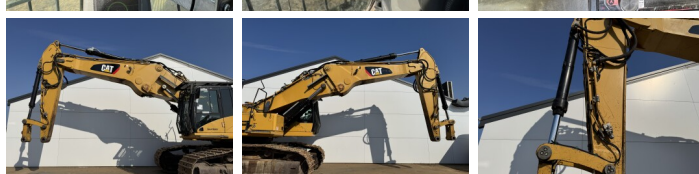

Caterpillar

Caterpillar 345C UHD

BOSS
MACHINERY

€ 47.500 wy?czyny podatek

Rok **2008**
Numer referencyjny **BM007421**
Godziny **16.045**

Algemeen

Typ **345C UHD**
Lokalizacja **Veldhoven, Netherlands**
Certificaat **CE**

Opis

Available at Boss Machinery! This Caterpillar 345C UHD Excavators from 2008 has an engine power of 239 kW and counts 16045 operational hours. The total weight of this Caterpillar 345C UHD is 58500 kg and the dimensions are 13.04 x 3.89 x 3.61. Furthermore, this 345C UHD is equipped with Camera, Radio, Heated Seat, Dodatkowa funkcja hydrauliczna, Funkcja m?ota, Centralne smarowanie. The Caterpillar Excavators also has a CE marking. Do you want more information or do you want to try the Caterpillar 345C UHD at our yard? Please let us know.

Maten / Gewichten

Waga **58500**
Wymiary D*S*W **13.04 x 3.89 x 3.61**

Motor informatie

Marka silnika **Caterpillar**
Model silnika **C13**
Cylindry **6**
Turbo
Wydajno?? w kW **239**

Banden / Rupsen

P?yta % **40**
Sprocket% **30**
?a?cuch% **30**
Szeroko?? p?yty **90 cm**