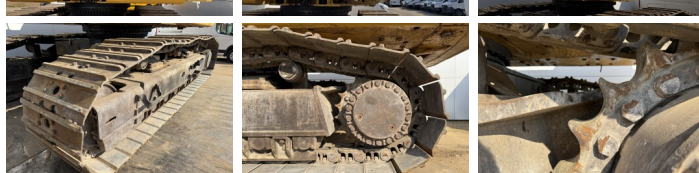

Caterpillar

Caterpillar 345C UHD

BOSS
MACHINERY

€ 47.500 wy?czyny podatek

Rok **2008**
Numer referencyjny **BM007421**
Godziny **16.045**

Algemeen

Typ **345C UHD**
Lokalizacja **Veldhoven, Netherlands**
Certificaat **CE**

Opis

Available at Boss Machinery! This Caterpillar 345C UHD Excavators from 2008 has an engine power of 239 kW and counts 16045 operational hours. The total weight of this Caterpillar 345C UHD is 58500 kg and the dimensions are 13.04 x 3.89 x 3.61. Furthermore, this 345C UHD is equipped with Camera, Radio, Heated Seat, Dodatkowa funkcja hydrauliczna, Funkcja m?ota, Centralne smarowanie. The Caterpillar Excavators also has a CE marking. Do you want more information or do you want to try the Caterpillar 345C UHD at our yard? Please let us know.

Maten / Gewichten

Waga **58500**
Wymiary D*S*W **13.04 x 3.89 x 3.61**

Motor informatie

Marka silnika **Caterpillar**
Model silnika **C13**
Cylindry **6**
Turbo
Wydajno?? w kW **239**

Banden / Rupsen

P?yta % **40**
Sprocket% **30**
?a?cuch% **30**
Szeroko?? p?yty **90 cm**