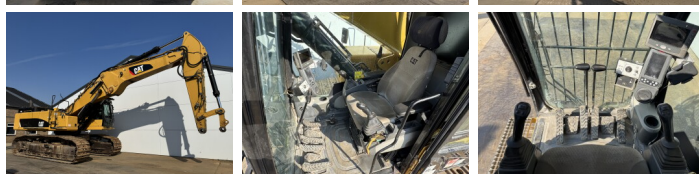

Caterpillar

Caterpillar 345C UHD

BOSS
MACHINERY

€ 47.500 wy?czyny podatek

Rok **2008**
Numer referencyjny **BM007421**
Godziny **16.045**

Algemeen

Typ **345C UHD**
Lokalizacja **Veldhoven, Netherlands**
Certificaat **CE**

Opis

Available at Boss Machinery! This Caterpillar 345C UHD Excavators from 2008 has an engine power of 239 kW and counts 16045 operational hours. The total weight of this Caterpillar 345C UHD is 58500 kg and the dimensions are 13.04 x 3.89 x 3.61. Furthermore, this 345C UHD is equipped with Camera, Radio, Heated Seat, Dodatkowa funkcja hydrauliczna, Funkcja m?ota, Centralne smarowanie. The Caterpillar Excavators also has a CE marking. Do you want more information or do you want to try the Caterpillar 345C UHD at our yard? Please let us know.

Maten / Gewichten

Waga **58500**
Wymiary D*S*W **13.04 x 3.89 x 3.61**

Motor informatie

Marka silnika **Caterpillar**
Model silnika **C13**
Cylindry **6**
Turbo
Wydajno?? w kW **239**

Banden / Rupsen

P?yta % **40**
Sprocket% **30**
?a?cuch% **30**
Szeroko?? p?yty **90 cm**