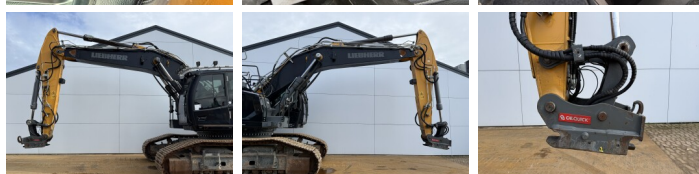

Liebherr

Liebherr R930 LC V

BOSS
MACHINERY

€ 109.500 wy?czyny podatek

Rok **2020**
Numer referencyjny **BM007222**
Godziny **7.073**

Algemeen

Typ **R930 LC-V Full spec!**
Lokalizacja **Veldhoven, Netherlands**
Certificaat **CE**

Opis

Available at Boss Machinery! This Liebherr R930 LC-V Full spec! Excavators from 2020 has an engine power of 180 kW and counts 7073 operational hours. The total weight of this Liebherr R930 LC-V Full spec! is 38300 kg and the dimensions are 10.25 x 3.65 x 3.47. Furthermore, this R930 LC-V Full spec! is equipped with Camera, Radio, Heated Seat, Szybkoz??cze, Dodatkowa funkcja hydrauliczna, Funkcja m?ota, Centralne smarowanie. The Liebherr Excavators also has a CE marking. Do you want more information or do you want to try the Liebherr R930 LC-V Full spec! at our yard? Please let us know.

Maten / Gewichten

Wymiary D*S*W **10.25 x 3.65 x 3.47**
Waga **38300**

Motor informatie

Marka silnika **Liebherr**
Model silnika **D934 A7-25**
Cylindry **4**
Turbo
Wydajno?? w kW **180**

Banden / Rupsen

P?yta % **30**
Sprocket% **70**
?a?cuch% **70**
Szeroko?? p?yty **75 cm**