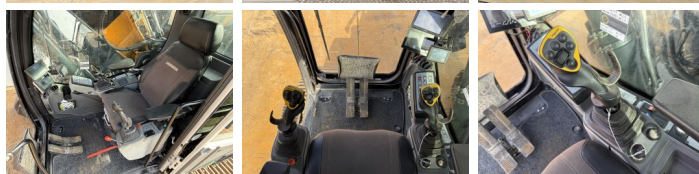

Opis

Available at Boss Machinery! This Liebherr R930 LC-V Full spec! Excavators from 2020 has an engine power of 180 kW and counts 7073 operational hours. The total weight of this Liebherr R930 LC-V Full spec! is 38300 kg and the dimensions are 10.25 x 3.65 x 3.47. Furthermore, this R930 LC-V Full spec! is equipped with Camera, Radio, Heated Seat, Szybkoz??cze, Dodatkowa funkcja hydrauliczna, Funkcja m?ota, Centralne smarowanie. The Liebherr Excavators also has a CE marking. Do you want more information or do you want to try the Liebherr R930 LC-V Full spec! at our yard? Please let us know.

Opties

Camera

Radio

Heated Seat

Szybkoz??cze

Dodatkowa funkcja
hydrauliczna

Funkcja m?ota

Centralne smarowanie