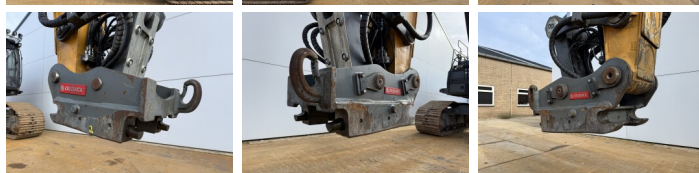

Liebherr

Liebherr R930 LC V

BOSS
MACHINERY

€ 109.500 wy?czyny podatek

Rok **2020**
Numer referencyjny **BM007222**
Godziny **7.073**

Algemeen

Typ **R930 LC-V Full spec!**
Lokalizacja **Veldhoven, Netherlands**
Certificaat **CE**

Opis

Available at Boss Machinery! This Liebherr R930 LC-V Full spec! Excavators from 2020 has an engine power of 180 kW and counts 7073 operational hours. The total weight of this Liebherr R930 LC-V Full spec! is 38300 kg and the dimensions are 10.25 x 3.65 x 3.47. Furthermore, this R930 LC-V Full spec! is equipped with Camera, Radio, Heated Seat, Szybkoz??cze, Dodatkowa funkcja hydrauliczna, Funkcja m?ota, Centralne smarowanie. The Liebherr Excavators also has a CE marking. Do you want more information or do you want to try the Liebherr R930 LC-V Full spec! at our yard? Please let us know.

Maten / Gewichten

Wymiary D*S*W **10.25 x 3.65 x 3.47**
Waga **38300**

Motor informatie

Marka silnika **Liebherr**
Model silnika **D934 A7-25**
Cylindry **4**
Turbo
Wydajno?? w kW **180**

Banden / Rupsen

P?yta % **30**
Sprocket% **70**
?a?cuch% **70**
Szeroko?? p?yty **75 cm**