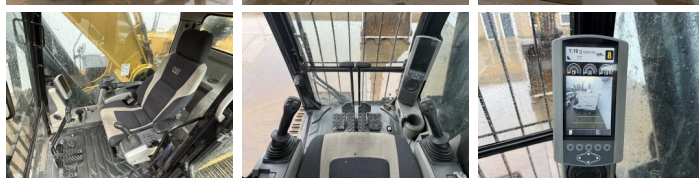

Opis

Available at Boss Machinery! This Caterpillar 349ELME Excavators from 2015 has an engine power of 317 kW and counts 18900 operational hours. The total weight of this Caterpillar 349ELME is 52200 kg and the dimensions are 11.77 x 3.64 x 4.08. Furthermore, this 349ELME is equipped with Camera, Radio, Heated Seat, Centralne smarowanie. The Caterpillar Excavators also has a CE marking. Do you want more information or do you want to try the Caterpillar 349ELME at our yard? Please let us know.

Opties

Camera

Radio

Heated Seat

Centralne smarowanie