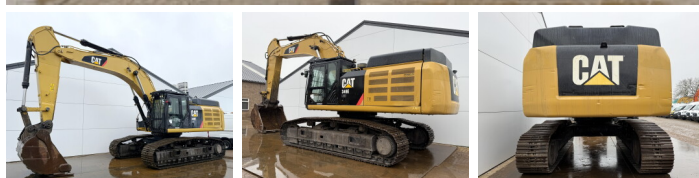

Caterpillar

Caterpillar 349ELME

BOSS
MACHINERY

€ 72.500 wy??czny podatek

Rok **2015**
Numer referencyjny **BM007249**
Godziny **18.900**

Algemeen

Typ **349ELME**
Lokalizacja **Veldhoven, Netherlands**
Certificaat **CE**

Opis

Available at Boss Machinery! This Caterpillar 349ELME Excavators from 2015 has an engine power of 317 kW and counts 18900 operational hours. The total weight of this Caterpillar 349ELME is 52200 kg and the dimensions are 11.77 x 3.64 x 4.08. Furthermore, this 349ELME is equipped with Camera, Radio, Heated Seat, Centralne smarowanie. The Caterpillar Excavators also has a CE marking. Do you want more information or do you want to try the Caterpillar 349ELME at our yard? Please let us know.

Maten / Gewichten

Wymiary D*S*W **11.77 x 3.64 x 4.08**
Waga **52200**

Motor informatie

Marka silnika **Caterpillar**
Model silnika **C13**
Cylindry **6**
Turbo
Wydajno?? w kW **317**

Banden / Rupsen

P?yta % **70**
Sprocket% **60**
?a?cuch% **60**
Szeroko?? p?yty **75 cm**

Opties

Camera