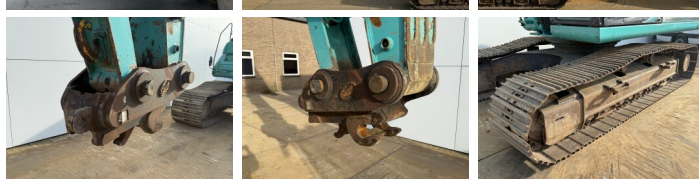

Opis

Available at Boss Machinery! This Kobelco SK350LC-9 Excavators from 2015 has an engine power of 213 kW and counts 14706 operational hours. The total weight of this Kobelco SK350LC-9 is 36900 kg and the dimensions are 11.01 x 3.40 x 3.37. Furthermore, this SK350LC-9 is equipped with Radio, Heated Seat, Szybkoz??cze, Camera, Dodatkowa funkcja hydrauliczna, Funkcja m?ota. The Kobelco Excavators also has a CE marking. Do you want more information or do you want to try the Kobelco SK350LC-9 at our yard? Please let us know.

Maten / Gewichten

Wymiary D*S*W **11.01 x 3.40 x 3.37**
Waga **36900**

Motor informatie

Marka silnika **HINO**
Model silnika **JO8E-UV**
Cylindry **6**
Turbo
Wydajno?? w kW **213**

Banden / Rupsen

P?yta % **80**
Sprocket% **20**
?a?cuch% **40**
Szeroko?? p?yty **80 cm**