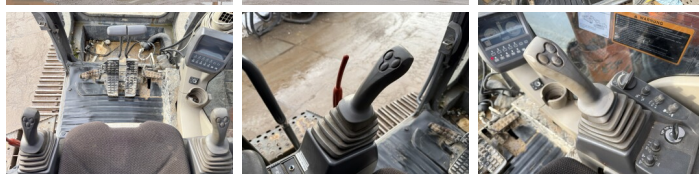

Hitachi

Hitachi ZX470LCH-3 - ZX470LCH-3 - 24mtr - Rebuild engine

€ 84.500wy??czny podatek

Rok **2010**
Numer referencyjny **BM006515**
Godziny **9.670**

Algemeen

Typ ZX470LCH-3 - 24mtr -
Rebuild engine
Lokalizacja Veldhoven, Netherlands
Overig Stick: 10m - Boom: 13.50m
Certificaat CE + EPA
Opis Available at Boss Machinery! This Hitachi ZX470LCH-3 - 24mtr - Rebuild engine Excavators from 2010 has an engine power of 260 kW and counts 9670 operational hours. The total weight of this Hitachi ZX470LCH-3 - 24mtr - Rebuild engine is 48100 kg and the dimensions are 18.50 x 3.84 x 3.49. Furthermore, this ZX470LCH-3 - 24mtr - Rebuild engine is equipped with Camera, Radio, Heated Seat, Funkcja m?ota, Centralne smarowanie. The Hitachi Excavators also has a CE + EPA marking. Do you want more information or do you want to try the Hitachi ZX470LCH-3 - 24mtr - Rebuild engine at our yard? Please let us know.

Maten / Gewichten

Wymiary D*S*W 18.50 x 3.84 x 3.49
Bucket (m): 2.4
Waga 48100

Motor informatie

Marka silnika Isuzu
Model silnika AH-6WG1X
Cylindry 6
Turbo
Wydajno?? w kW 260

BOSS
MACHINERY

Banden / Rupsen

P?yta %	60
Sprocket%	60
?a?cuch%	80
Szeroko?? p?yty	75 cm

Opties

Camera

Radio

Heated Seat

Funkcja m?ota

Centralne smarowanie