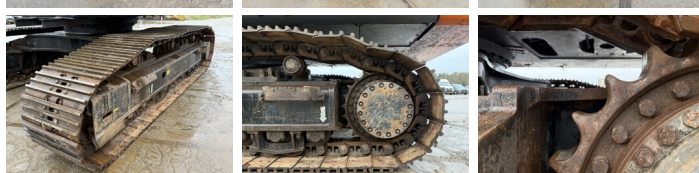

Hitachi

Hitachi ZX470LCH-3 - ZX470LCH-3 - 24mtr - Rebuild engine

€ 84.500wy??czny podatek

Rok **2010**
Numer referencyjny **BM006515**
Godziny **9.670**

Algemeen

Typ ZX470LCH-3 - 24mtr -
Rebuild engine
Lokalizacja Veldhoven, Netherlands
Overig Stick: 10m - Boom: 13.50m
Certificaat CE + EPA
Opis Available at Boss Machinery! This Hitachi ZX470LCH-3 - 24mtr - Rebuild engine Excavators from 2010 has an engine power of 260 kW and counts 9670 operational hours. The total weight of this Hitachi ZX470LCH-3 - 24mtr - Rebuild engine is 48100 kg and the dimensions are 18.50 x 3.84 x 3.49. Furthermore, this ZX470LCH-3 - 24mtr - Rebuild engine is equipped with Camera, Radio, Heated Seat, Funkcja m?ota, Centralne smarowanie. The Hitachi Excavators also has a CE + EPA marking. Do you want more information or do you want to try the Hitachi ZX470LCH-3 - 24mtr - Rebuild engine at our yard? Please let us know.

Maten / Gewichten

Wymiary D*S*W 18.50 x 3.84 x 3.49
Bucket (m): 2.4
Waga 48100

Motor informatie

Marka silnika Isuzu
Model silnika AH-6WG1X
Cylindry 6
Turbo
Wydajno?? w kW 260

BOSS
MACHINERY

Banden / Rupsen

P?yta %	60
Sprocket%	60
?a?cuch%	80
Szeroko?? p?yty	75 cm

Opties

Camera

Radio

Heated Seat

Funkcja m?ota

Centralne smarowanie