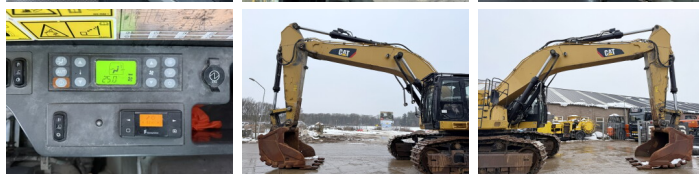

Caterpillar

Caterpillar 374FL

BOSS
MACHINERY

€ 119.000 wy?czynny podatek

Rok **2016**
Numer referencyjny **BM007197**
Godziny **13.090**

Algemeen

Typ **374FL**
Lokalizacja **Veldhoven, Netherlands**
Dutch vehicle
Certificaat **CE + EPA**

Opis
Available at Boss Machinery! This Caterpillar 374FL Excavators from 2016 has an engine power of 362 kW and counts 13090 operational hours. Always worked in The Netherlands. The total weight of this Caterpillar 374FL is 73100 kg and the dimensions are 13.25 x 4.07 x 4.46. Furthermore, this 374FL is equipped with Radio, Camera, Dodatkowa funkcja hydrauliczna, Funkcja m?ota, Centralne smarowanie. The Caterpillar Excavators also has a CE + EPA marking. Do you want more information or do you want to try the Caterpillar 374FL at our yard? Please let us know.

Maten / Gewichten

Wymiary D*S*W **13.25 x 4.07 x 4.46**
Waga **73100**

Motor informatie

Marka silnika **Caterpillar**
Model silnika **C15**
Cylindry **6**
Turbo
Wydajno?? w kW **362**

Banden / Rupsen

P?yta % **80**
Sprocket% **80**
?a?cuch% **80**
Szeroko?? p?yty **65 cm**