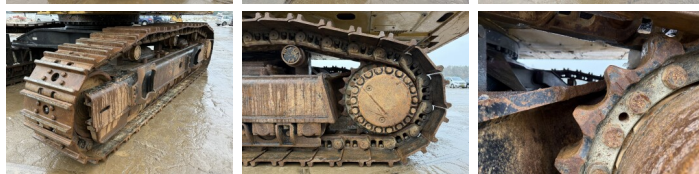

Caterpillar

Caterpillar 374FL

BOSS
MACHINERY

€ 119.000 wy?czynny podatek

Rok **2016**
Numer referencyjny **BM007197**
Godziny **13.090**

Algemeen

Typ **374FL**
Lokalizacja **Veldhoven, Netherlands**
Dutch vehicle
Certificaat **CE + EPA**

Opis
Available at Boss Machinery! This Caterpillar 374FL Excavators from 2016 has an engine power of 362 kW and counts 13090 operational hours. Always worked in The Netherlands. The total weight of this Caterpillar 374FL is 73100 kg and the dimensions are 13.25 x 4.07 x 4.46. Furthermore, this 374FL is equipped with Radio, Camera, Dodatkowa funkcja hydrauliczna, Funkcja m?ota, Centralne smarowanie. The Caterpillar Excavators also has a CE + EPA marking. Do you want more information or do you want to try the Caterpillar 374FL at our yard? Please let us know.

Maten / Gewichten

Wymiary D*S*W **13.25 x 4.07 x 4.46**
Waga **73100**

Motor informatie

Marka silnika **Caterpillar**
Model silnika **C15**
Cylindry **6**
Turbo
Wydajno?? w kW **362**

Banden / Rupsen

P?yta % **80**
Sprocket% **80**
?a?cuch% **80**
Szeroko?? p?yty **65 cm**