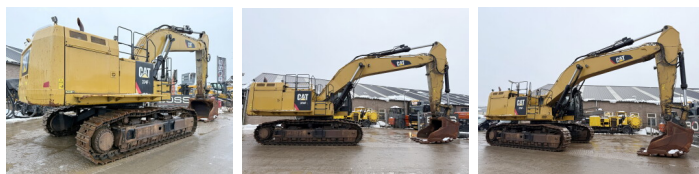

Caterpillar

Caterpillar 374FL

BOSS
MACHINERY

€ 119.000 wy?czynny podatek

Rok **2016**
Numer referencyjny **BM007197**
Godziny **13.090**

Algemeen

Typ **374FL**
Lokalizacja **Veldhoven, Netherlands**
Dutch vehicle
Certificaat **CE + EPA**

Opis
Available at Boss Machinery! This Caterpillar 374FL Excavators from 2016 has an engine power of 362 kW and counts 13090 operational hours. Always worked in The Netherlands. The total weight of this Caterpillar 374FL is 73100 kg and the dimensions are 13.25 x 4.07 x 4.46. Furthermore, this 374FL is equipped with Radio, Camera, Dodatkowa funkcja hydrauliczna, Funkcja m?ota, Centralne smarowanie. The Caterpillar Excavators also has a CE + EPA marking. Do you want more information or do you want to try the Caterpillar 374FL at our yard? Please let us know.

Maten / Gewichten

Wymiary D*S*W **13.25 x 4.07 x 4.46**
Waga **73100**

Motor informatie

Marka silnika **Caterpillar**
Model silnika **C15**
Cylindry **6**
Turbo
Wydajno?? w kW **362**

Banden / Rupsen

P?yta % **80**
Sprocket% **80**
?a?cuch% **80**
Szeroko?? p?yty **65 cm**