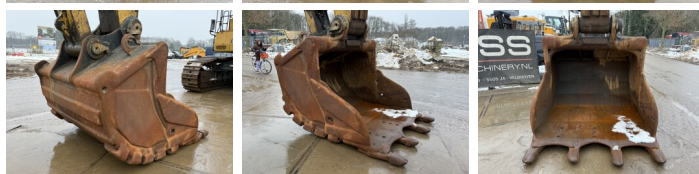

Caterpillar

Caterpillar 374FL

BOSS
MACHINERY

€ 119.000 wy?czynny podatek

Rok **2016**
Numer referencyjny **BM007197**
Godziny **13.090**

Algemeen

Typ **374FL**
Lokalizacja **Veldhoven, Netherlands**
Dutch vehicle
Certificaat **CE + EPA**

Opis
Available at Boss Machinery! This Caterpillar 374FL Excavators from 2016 has an engine power of 362 kW and counts 13090 operational hours. Always worked in The Netherlands. The total weight of this Caterpillar 374FL is 73100 kg and the dimensions are 13.25 x 4.07 x 4.46. Furthermore, this 374FL is equipped with Radio, Camera, Dodatkowa funkcja hydrauliczna, Funkcja m?ota, Centralne smarowanie. The Caterpillar Excavators also has a CE + EPA marking. Do you want more information or do you want to try the Caterpillar 374FL at our yard? Please let us know.

Maten / Gewichten

Wymiary D*S*W **13.25 x 4.07 x 4.46**
Waga **73100**

Motor informatie

Marka silnika **Caterpillar**
Model silnika **C15**
Cylindry **6**
Turbo
Wydajno?? w kW **362**

Banden / Rupsen

P?yta % **80**
Sprocket% **80**
?a?cuch% **80**
Szeroko?? p?yty **65 cm**