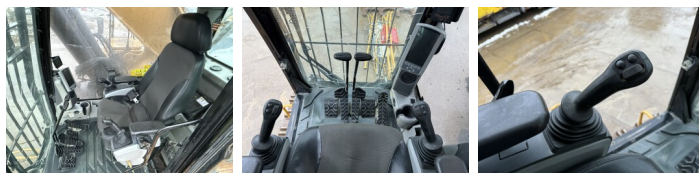

Opis
Available at Boss Machinery! This Caterpillar 374FL Excavators from 2016 has an engine power of 362 kW and counts 13090 operational hours. Always worked in The Netherlands. The total weight of this Caterpillar 374FL is 73100 kg and the dimensions are 13.25 x 4.07 x 4.46. Furthermore, this 374FL is equipped with Radio, Camera, Dodatkowa funkcja hydrauliczna, Funkcja m?ota, Centralne smarowanie. The Caterpillar Excavators also has a CE + EPA marking. Do you want more information or do you want to try the Caterpillar 374FL at our yard? Please let us know.

Opties

Radio

Camera

Dodatkowa funkcja
hydrauliczna

Funkcja m?ota

Centralne smarowanie