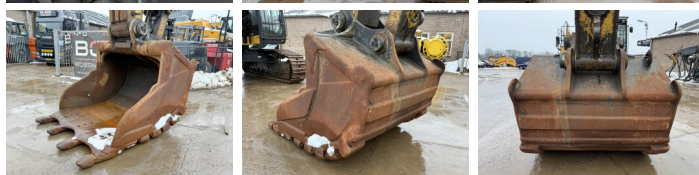

Caterpillar

Caterpillar 374FL

BOSS
MACHINERY

€ 119.000 wy?czynny podatek

Rok **2016**
Numer referencyjny **BM007197**
Godziny **13.090**

Algemeen

Typ **374FL**
Lokalizacja **Veldhoven, Netherlands**
Dutch vehicle
Certificaat **CE + EPA**

Opis
Available at Boss Machinery! This Caterpillar 374FL Excavators from 2016 has an engine power of 362 kW and counts 13090 operational hours. Always worked in The Netherlands. The total weight of this Caterpillar 374FL is 73100 kg and the dimensions are 13.25 x 4.07 x 4.46. Furthermore, this 374FL is equipped with Radio, Camera, Dodatkowa funkcja hydrauliczna, Funkcja m?ota, Centralne smarowanie. The Caterpillar Excavators also has a CE + EPA marking. Do you want more information or do you want to try the Caterpillar 374FL at our yard? Please let us know.

Maten / Gewichten

Wymiary D*S*W **13.25 x 4.07 x 4.46**
Waga **73100**

Motor informatie

Marka silnika **Caterpillar**
Model silnika **C15**
Cylindry **6**
Turbo
Wydajno?? w kW **362**

Banden / Rupsen

P?yta % **80**
Sprocket% **80**
?a?cuch% **80**
Szeroko?? p?yty **65 cm**