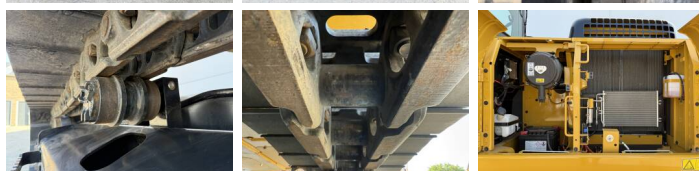

Caterpillar

Caterpillar 323D3

BOSS
MACHINERY

€ 88.500 wy??czny podatek

Rok **2026**
Numer referencyjny **BM006735**
Godziny **5**

Algemeen

Typ 323D3
Lokalizacja Veldhoven, Netherlands
Available at Boss Machinery! This Caterpillar 323D3 Excavators from 2026 has an engine power of 113 kW and counts 5 operational hours. The total weight of this Caterpillar 323D3 is 22600 kg and the dimensions are 9.70 x 3.00 x 3.30. Furthermore, this 323D3 is equipped with Airco, Radio, Bluetooth, Dodatkowa funkcja hydrauliczna, Funkcja m?ota. Do you want more information or do you want to try the Caterpillar 323D3 at our yard? Please let us know.

Maten / Gewichten

Wymiary D*S*W 9.70 x 3.00 x 3.30
Waga 22600

Motor informatie

Marka silnika Caterpillar
Model silnika C7.1
Turbo
Wydajno?? w kW 113

Banden / Rupsen

P?yta % 100
Sprocket% 100
?a?cuch% 100
Szeroko?? p?yty 60 cm

Opties

Airco
Radio
Bluetooth