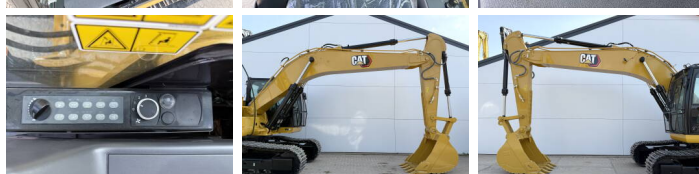

Caterpillar

Caterpillar 320D3 GC

BOSS
MACHINERY

€ 69.400 wy??czny podatek

Rok **2026**
Numer referencyjny **BM006595**
Godziny **5**

Algemeen

Typ 320D3 GC
Lokalizacja Veldhoven, Netherlands
Certificaat NOT FOR SALE IN EU / NO CE MARK
Available at Boss Machinery! This Caterpillar 320D3 GC Excavators from 2026 has an engine power of 92 kW and counts 5 operational hours. The total weight of this Caterpillar 320D3 GC is 19800 kg and the dimensions are 9.65 x 2.80 x 3.20. Furthermore, this 320D3 GC is equipped with Airco, Dodatkowa funkcja hydrauliczna, Funkcja m?ota. The Caterpillar Excavators also has a NOT FOR SALE IN EU / NO CE MARK marking. Do you want more information or do you want to try the Caterpillar 320D3 GC at our yard? Please let us know.

Maten / Gewichten

Wymiary D*S*W 9.65 x 2.80 x 3.20
Waga 19800

Motor informatie

Marka silnika Caterpillar
Model silnika ALUW06DTI
Cylindry 6
Turbo
Wydajno?? w kW 92

Banden / Rupsen

P?yta % 100
Sprocket% 100
?a?cuch% 100
Szeroko?? p?yty 60 cm