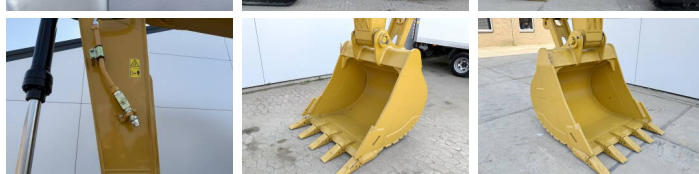

Caterpillar

Caterpillar 320D3 GC

BOSS
MACHINERY

€ 69.400 wy??czny podatek

Rok **2026**
Numer referencyjny **BM006595**
Godziny **5**

Algemeen

Typ 320D3 GC
Lokalizacja Veldhoven, Netherlands
Certificaat NOT FOR SALE IN EU / NO CE MARK
Available at Boss Machinery! This Caterpillar 320D3 GC Excavators from 2026 has an engine power of 92 kW and counts 5 operational hours. The total weight of this Caterpillar 320D3 GC is 19800 kg and the dimensions are 9.65 x 2.80 x 3.20. Furthermore, this 320D3 GC is equipped with Airco, Dodatkowa funkcja hydrauliczna, Funkcja m?ota. The Caterpillar Excavators also has a NOT FOR SALE IN EU / NO CE MARK marking. Do you want more information or do you want to try the Caterpillar 320D3 GC at our yard? Please let us know.

Maten / Gewichten

Wymiary D*S*W 9.65 x 2.80 x 3.20
Waga 19800

Motor informatie

Marka silnika Caterpillar
Model silnika ALUW06DTI
Cylindry 6
Turbo
Wydajno?? w kW 92

Banden / Rupsen

P?yta % 100
Sprocket% 100
?a?cuch% 100
Szeroko?? p?yty 60 cm