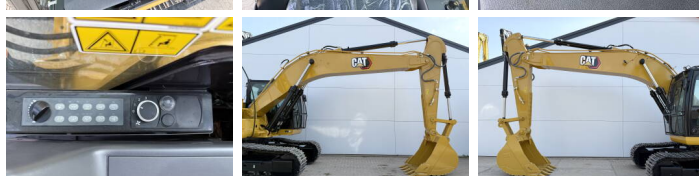

Caterpillar

Caterpillar 320D3 GC

BOSS
MACHINERY

€ 69.400 wy??czny podatek

Rok **2026**
Numer referencyjny **BM006595**
Godziny **5**

Algemeen

Typ **320D3 GC**
Lokalizacja **Veldhoven, Netherlands**
Certificaat **NOT FOR SALE IN EU / NO CE MARK**
Available at Boss Machinery! This Caterpillar 320D3 GC Excavators from 2026 has an engine power of 92 kW and counts 5 operational hours. The total weight of this Caterpillar 320D3 GC is 19800 kg and the dimensions are 9.65 x 2.80 x 3.20. Furthermore, this 320D3 GC is equipped with Airco, Dodatkowa funkcja hydrauliczna, Funkcja m?ota. The Caterpillar Excavators also has a NOT FOR SALE IN EU / NO CE MARK marking. Do you want more information or do you want to try the Caterpillar 320D3 GC at our yard? Please let us know.

Maten / Gewichten

Waga **19800**
Wymiary D*S*W **9.65 x 2.80 x 3.20**

Motor informatie

Marka silnika **Caterpillar**
Model silnika **ALUW06DTI**
Cylindry **6**
Turbo
Wydajno?? w kW **92**

Banden / Rupsen

P?yta % **100**
Sprocket% **100**
?a?uch% **100**
Szeroko?? p?yty **60 cm**