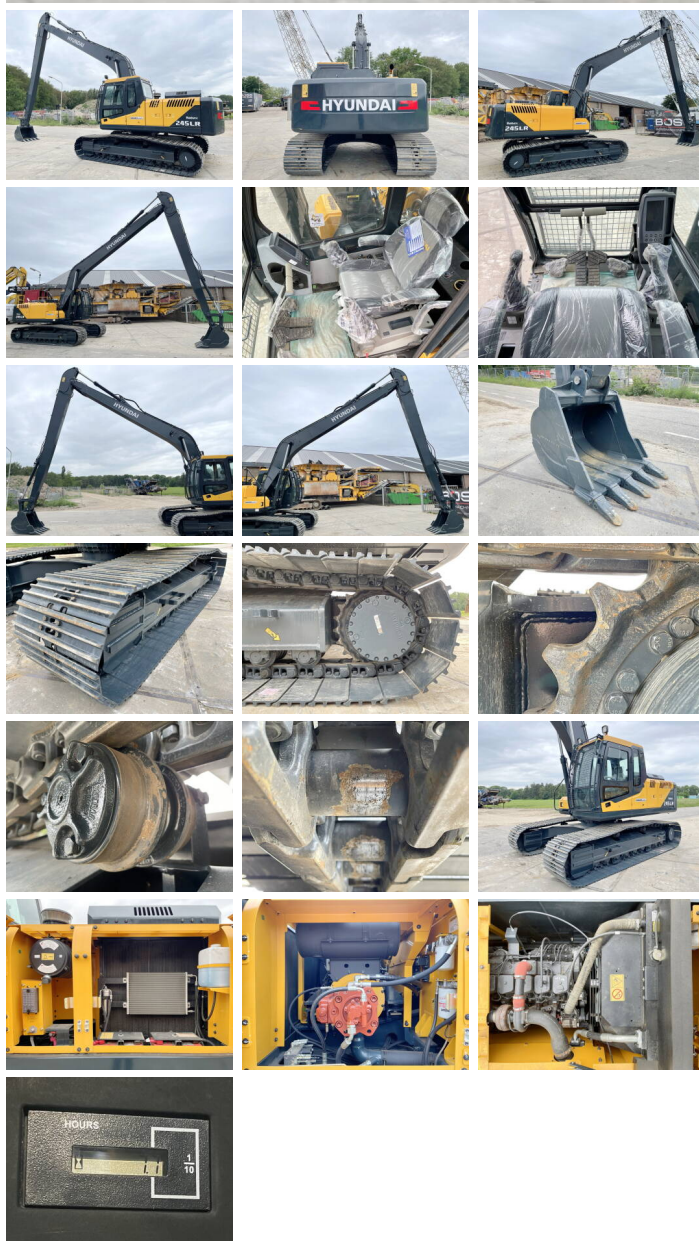

Hyundai

Hyundai R245LR New unused

€ 82.500wy??czny podatek

Rok **2026**
Numer referencyjny **BM005575**
Godziny **5**

Algemeen

Typ R245LR *Original Factory longreach*
Lokalizacja Veldhoven, Netherlands
Certificaat NOT FOR SALE IN EU / NO CE MARK
Opis Available at Boss Machinery! This Hyundai R245LR *Original Factory longreach* Excavators from 2026 has an engine power of 104 kW and counts 5 operational hours. The total weight of this Hyundai R245LR *Original Factory longreach* is 24500 kg kg and the dimensions are 12.10 x 3.19 x 3.30. Furthermore, this R245LR *Original Factory longreach* is equipped with Airco, Bluetooth, Radio. The Hyundai Excavators also has a NOT FOR SALE IN EU / NO CE MARK marking. Do you want more information or do you want to try the Hyundai R245LR *Original Factory longreach* at our yard? Please let us know.

Maten / Gewichten

Waga 24500 kg
Wymiary D*S*W 12.10 x 3.19 x 3.30

Motor informatie

Marka silnika Cummins
Model silnika 6BT5.9C
Turbo
Wydajno?? w kW 104

Banden / Rupsen

?a?cuch% 100
P?yta % 100

BOSS

MACHINERY

Sprocket%	100
Szeroko?? p?yty	80 cm

Opties

Airco
Bluetooth
Radio