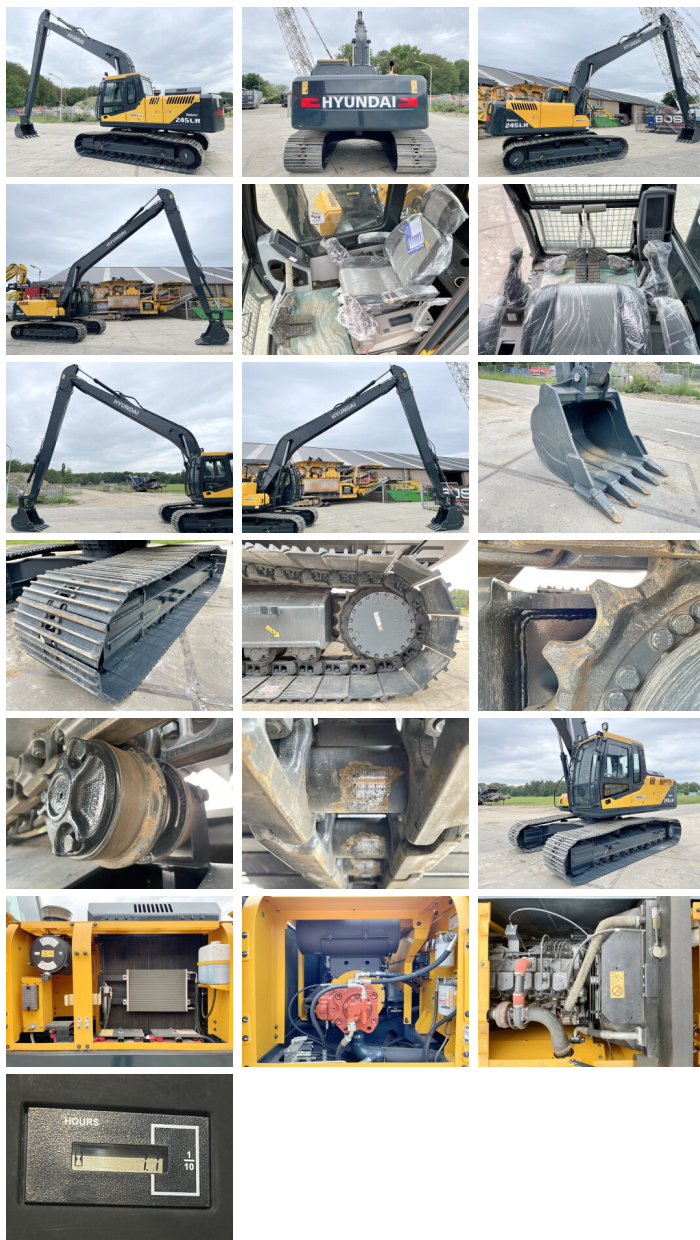

## Algemeen

Typ R245LR \*Original Factory longreach\*  
Lokalizacja Veldhoven, Netherlands  
Certificaat NOT FOR SALE IN EU / NO CE MARK  
Opis Available at Boss Machinery! This Hyundai R245LR \*Original Factory longreach\* Excavators from 2026 has an engine power of 104 kW and counts 5 operational hours. The total weight of this Hyundai R245LR \*Original Factory longreach\* is 24500 kg kg and the dimensions are 12.10 x 3.19 x 3.30. Furthermore, this R245LR \*Original Factory longreach\* is equipped with Bluetooth, Radio, Airco. The Hyundai Excavators also has a NOT FOR SALE IN EU / NO CE MARK marking. Do you want more information or do you want to try the Hyundai R245LR \*Original Factory longreach\* at our yard? Please let us know.

## Maten / Gewichten

Wymiary D\*S\*W 12.10 x 3.19 x 3.30  
Waga 24500 kg

## Banden / Rupsen

P?yta % 100  
Sprocket% 100

**BOSS**  
MACHINERY

Waga 100  
Szerokość płyty 80 cm