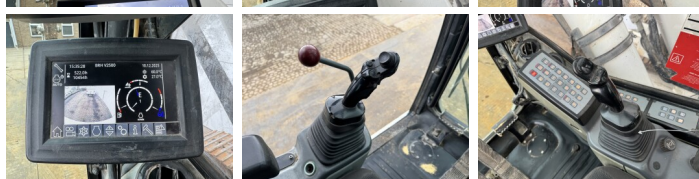

Liebherr

Liebherr R946LC

BOSS
MACHINERY

€ 56.000 wy?czyny podatek

Rok **2016**
Numer referencyjny **BM007156**
Godziny **10.454**

Algemeen

Typ **R946LC**
Lokalizacja **Veldhoven, Netherlands**
Certificaat **CE + EPA**
Opis **Available at Boss Machinery! This Liebherr R946LC Excavators from 2016 has an engine power of 220 kW and counts 10454 operational hours. The total weight of this Liebherr R946LC is 44100 kg and the dimensions are 10.70 x 3.20 x 3.67 . Furthermore, this R946LC is equipped with Camera, Radio, Heated Seat, Szybkosz??cze, HP Hammer Lines, Centralne smarowanie. The Liebherr Excavators also has a CE + EPA marking. Do you want more information or do you want to try the Liebherr R946LC at our yard? Please let us know.**

Maten / Gewichten

Wymiary D*S*W **10.70 x 3.20 x 3.67**
Waga **44100**

Motor informatie

Marka silnika **Liebherr**
Model silnika **D936 A7**
Cylindry **6**
Turbo
Wydajno?? w kW **220**

Banden / Rupsen

Sprocket% **75**
?a?cuch% **60**
P?yta % **75**
Szeroko?? p?yty **60 cm**

Opties

Camera

Radio

Heated Seat

Szybkoz??cze

HP Hammer Lines

Centralne smarowanie