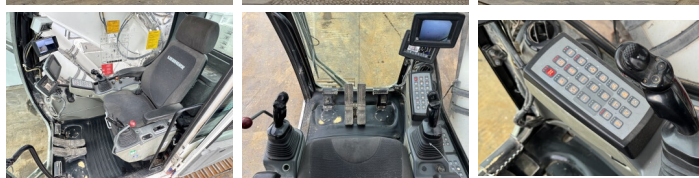

Liebherr

Liebherr R946LC

BOSS
MACHINERY

€ 56.000 wy?czyny podatek

Rok **2016**
Numer referencyjny **BM007156**
Godziny **10.454**

Algemeen

Typ **R946LC**
Lokalizacja **Veldhoven, Netherlands**
Certificaat **CE + EPA**
Opis **Available at Boss Machinery! This Liebherr R946LC Excavators from 2016 has an engine power of 220 kW and counts 10454 operational hours. The total weight of this Liebherr R946LC is 44100 kg and the dimensions are 10.70 x 3.20 x 3.67 . Furthermore, this R946LC is equipped with Camera, Radio, Heated Seat, Szybkosz??cze, HP Hammer Lines, Centralne smarowanie. The Liebherr Excavators also has a CE + EPA marking. Do you want more information or do you want to try the Liebherr R946LC at our yard? Please let us know.**

Opties

Camera

Radio

Heated Seat

Szybkoz??cze

HP Hammer Lines

Centralne smarowanie