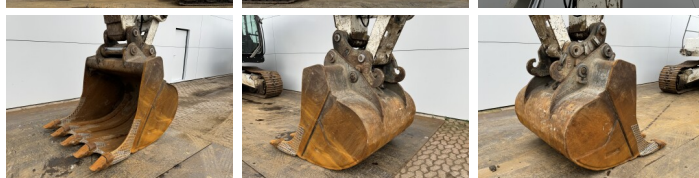

Liebherr

Liebherr R946LC

BOSS
MACHINERY

€ 56.000 wy?czyny podatek

Rok **2016**
Numer referencyjny **BM007156**
Godziny **10.454**

Algemeen

Typ **R946LC**
Lokalizacja **Veldhoven, Netherlands**
Certificaat **CE + EPA**
Opis **Available at Boss Machinery! This Liebherr R946LC Excavators from 2016 has an engine power of 220 kW and counts 10454 operational hours. The total weight of this Liebherr R946LC is 44100 kg and the dimensions are 10.70 x 3.20 x 3.67 . Furthermore, this R946LC is equipped with Camera, Radio, Heated Seat, Szybkosz??cze, HP Hammer Lines, Centralne smarowanie. The Liebherr Excavators also has a CE + EPA marking. Do you want more information or do you want to try the Liebherr R946LC at our yard? Please let us know.**

Maten / Gewichten

Wymiary D*S*W **10.70 x 3.20 x 3.67**
Waga **44100**

Motor informatie

Marka silnika **Liebherr**
Model silnika **D936 A7**
Cylindry **6**
Turbo
Wydajno?? w kW **220**

Banden / Rupsen

Sprocket% **75**
?a?cuch% **60**
P?yta % **75**
Szeroko?? p?yty **60 cm**

Opties

Camera

Radio

Heated Seat

Szybkoz??cze

HP Hammer Lines

Centralne smarowanie