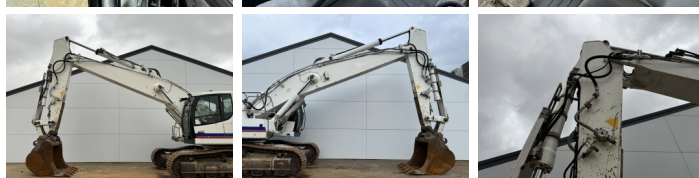

Liebherr

Liebherr R946LC

BOSS
MACHINERY

€ 56.000 wy?czyny podatek

Rok **2016**
Numer referencyjny **BM007156**
Godziny **10.454**

Algemeen

Typ **R946LC**
Lokalizacja **Veldhoven, Netherlands**
Certificaat **CE + EPA**
Opis **Available at Boss Machinery! This Liebherr R946LC Excavators from 2016 has an engine power of 220 kW and counts 10454 operational hours. The total weight of this Liebherr R946LC is 44100 kg and the dimensions are 10.70 x 3.20 x 3.67 . Furthermore, this R946LC is equipped with Camera, Radio, Heated Seat, Szybkosz??cze, HP Hammer Lines, Centralne smarowanie. The Liebherr Excavators also has a CE + EPA marking. Do you want more information or do you want to try the Liebherr R946LC at our yard? Please let us know.**

Maten / Gewichten

Wymiary D*S*W **10.70 x 3.20 x 3.67**
Waga **44100**

Motor informatie

Marka silnika **Liebherr**
Model silnika **D936 A7**
Cylindry **6**
Turbo
Wydajno?? w kW **220**

Banden / Rupsen

Sprocket% **75**
?a?cuch% **60**
P?yta % **75**
Szeroko?? p?yty **60 cm**

Opties

Camera

Radio

Heated Seat

Szybkoz??cze

HP Hammer Lines

Centralne smarowanie