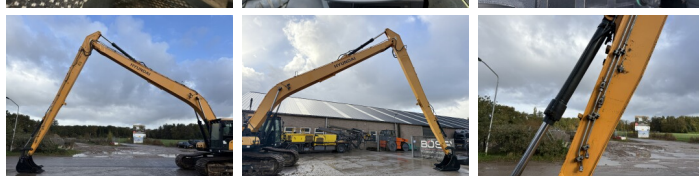

Hyundai

Hyundai HX300LR - 18 meter Long Reach

€ 79.500wy??czny podatek

Rok **2016**
Numer referencyjny **BM006997**
Godziny **8.748**

Algemeen

Typ HX300LR - 18 meter Long Reach
Lokalizacja Veldhoven, Netherlands
Overig Stick 7.90 meter - Boom 10.15 meter
Certificaat CE + EPA
Available at Boss Machinery! This Hyundai HX300LR - 18 meter Long Reach Excavators from 2016 has an engine power of 171 kW and counts 8748 operational hours. The total weight of this Hyundai HX300LR - 18 meter Long Reach is 34870 kg and the dimensions are 14.75 x 3.40 x 3.47. Furthermore, this HX300LR - 18 meter Long Reach is equipped with Radio, Camera, Funkcja m?ota, Centralne smarowanie. The Hyundai Excavators also has a CE + EPA marking. Do you want more information or do you want to try the Hyundai HX300LR - 18 meter Long Reach at our yard? Please let us know.

Maten / Gewichten

Waga 34870
Wymiary D*S*W 14.75 x 3.40 x 3.47

Motor informatie

Marka silnika Cummins
Model silnika QSB6.7
Cylindry 6
Turbo
Wydajno?? w kW 171

Banden / Rupsen

BOSS
MACHINERY

P?yta %	80
Sprocket%	60
?a?cuch%	50
Szeroko?? p?yty	80 cm