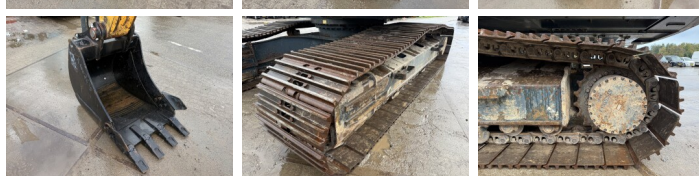

Hyundai

Hyundai HX300LR - 18 meter Long Reach

€ 79.500wy??czny podatek

Rok **2016**
Numer referencyjny **BM006997**
Godziny **8.748**

Algemeen

Typ HX300LR - 18 meter Long Reach
Lokalizacja Veldhoven, Netherlands
Overig Stick 7.90 meter - Boom 10.15 meter
Certificaat CE + EPA
Available at Boss Machinery! This Hyundai HX300LR - 18 meter Long Reach Excavators from 2016 has an engine power of 171 kW and counts 8748 operational hours. The total weight of this Hyundai HX300LR - 18 meter Long Reach is 34870 kg and the dimensions are 14.75 x 3.40 x 3.47. Furthermore, this HX300LR - 18 meter Long Reach is equipped with Radio, Camera, Funkcja m?ota, Centralne smarowanie. The Hyundai Excavators also has a CE + EPA marking. Do you want more information or do you want to try the Hyundai HX300LR - 18 meter Long Reach at our yard? Please let us know.

Maten / Gewichten

Waga 34870
Wymiary D*S*W 14.75 x 3.40 x 3.47

Motor informatie

Marka silnika Cummins
Model silnika QSB6.7
Cylindry 6
Turbo
Wydajno?? w kW 171

Banden / Rupsen

BOSS
MACHINERY

P?yta %	80
Sprocket%	60
?a?cuch%	50
Szeroko?? p?yty	80 cm