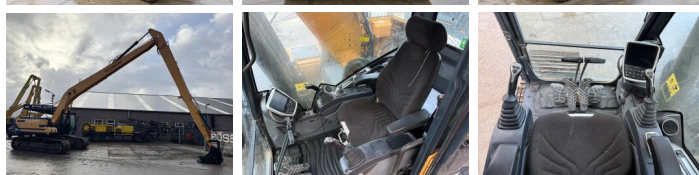

Hyundai

Hyundai HX300LR - 18 meter Long Reach

€ 79.500wy??czny podatek

Rok **2016**
Numer referencyjny **BM006997**
Godziny **8.748**

Algemeen

Typ HX300LR - 18 meter Long Reach
Lokalizacja Veldhoven, Netherlands
Overig Stick 7.90 meter - Boom 10.15 meter
Certificaat CE + EPA
Available at Boss Machinery! This Hyundai HX300LR - 18 meter Long Reach Excavators from 2016 has an engine power of 171 kW and counts 8748 operational hours. The total weight of this Hyundai HX300LR - 18 meter Long Reach is 34870 kg and the dimensions are 14.75 x 3.40 x 3.47. Furthermore, this HX300LR - 18 meter Long Reach is equipped with Radio, Camera, Funkcja m?ota, Centralne smarowanie. The Hyundai Excavators also has a CE + EPA marking. Do you want more information or do you want to try the Hyundai HX300LR - 18 meter Long Reach at our yard? Please let us know.

Maten / Gewichten

Waga 34870
Wymiary D*S*W 14.75 x 3.40 x 3.47

Motor informatie

Marka silnika Cummins
Model silnika QSB6.7
Cylindry 6
Turbo
Wydajno?? w kW 171

Banden / Rupsen

BOSS
MACHINERY

P?yta %	80
Sprocket%	60
?a?cuch%	50
Szeroko?? p?yty	80 cm