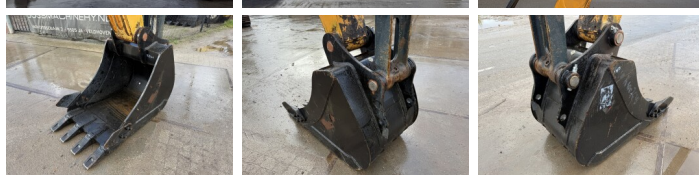

Hyundai

Hyundai HX300LR - 18 meter Long Reach

€ 79.500wy??czny podatek

Rok **2016**
Numer referencyjny **BM006997**
Godziny **8.748**

Algemeen

Typ HX300LR - 18 meter Long Reach
Lokalizacja Veldhoven, Netherlands
Overig Stick 7.90 meter - Boom 10.15 meter
Certificaat CE + EPA
Available at Boss Machinery! This Hyundai HX300LR - 18 meter Long Reach Excavators from 2016 has an engine power of 171 kW and counts 8748 operational hours. The total weight of this Hyundai HX300LR - 18 meter Long Reach is 34870 kg and the dimensions are 14.75 x 3.40 x 3.47. Furthermore, this HX300LR - 18 meter Long Reach is equipped with Radio, Camera, Funkcja m?ota, Centralne smarowanie. The Hyundai Excavators also has a CE + EPA marking. Do you want more information or do you want to try the Hyundai HX300LR - 18 meter Long Reach at our yard? Please let us know.

Maten / Gewichten

Waga 34870
Wymiary D*S*W 14.75 x 3.40 x 3.47

Motor informatie

Marka silnika Cummins
Model silnika QSB6.7
Cylindry 6
Turbo
Wydajno?? w kW 171

Banden / Rupsen

BOSS
MACHINERY

P?yta %	80
Sprocket%	60
?a?cuch%	50
Szeroko?? p?yty	80 cm