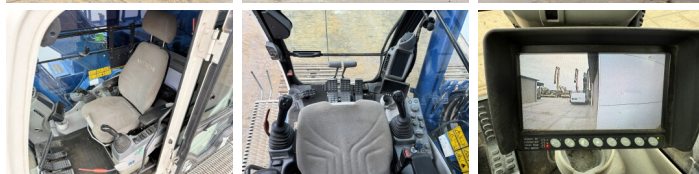

Hitachi

Hitachi ZX250LC-6

BOSS
MACHINERY

€ 39.500 wy??czny podatek

Rok **2016**
Numer referencyjny **BM007079**
Godziny **13.601**

Algemeen

Typ **ZX250LC-6**
Lokalizacja **Veldhoven, Netherlands**
Dutch vehicle
Certificaat **CE + EPA**

Opis
Available at Boss Machinery! This Hitachi ZX250LC-6 Excavators from 2016 has an engine power of 140 kW and counts 13601 operational hours. Always worked in The Netherlands. The total weight of this Hitachi ZX250LC-6 is 27100 kg and the dimensions are 10.44 x 3.50 x 3.20. Furthermore, this ZX250LC-6 is equipped with Airco, Szybkoz??cze, Camera, Dodatkowa funkcja hydrauliczna, Funkcja m?ota. The Hitachi Excavators also has a CE + EPA marking. Do you want more information or do you want to try the Hitachi ZX250LC-6 at our yard? Please let us know.

Maten / Gewichten

Wymiary D*S*W **10.44 x 3.50 x 3.20**
Waga **27100**

Motor informatie

Marka silnika **Isuzu**
Model silnika **4HK1XDQAA**
Cylindry **4**
Turbo
Wydajno?? w kW **140**

Banden / Rupsen

P?yta % **70**
Sprocket% **60**
?a?cuch% **70**
Szeroko?? p?yty **90**