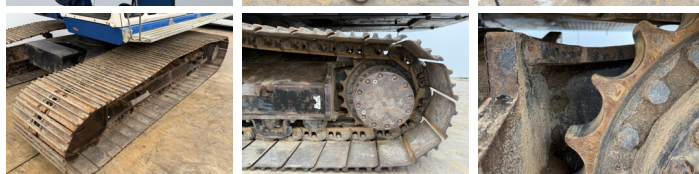

Hitachi

Hitachi ZX250LC-6

BOSS
MACHINERY

€ 39.500 wy??czny podatek

Rok **2016**
Numer referencyjny **BM007079**
Godziny **13.601**

Algemeen

Typ **ZX250LC-6**
Lokalizacja **Veldhoven, Netherlands**
Dutch vehicle
Certificaat **CE + EPA**

Opis
Available at Boss Machinery! This Hitachi ZX250LC-6 Excavators from 2016 has an engine power of 140 kW and counts 13601 operational hours. Always worked in The Netherlands. The total weight of this Hitachi ZX250LC-6 is 27100 kg and the dimensions are 10.44 x 3.50 x 3.20. Furthermore, this ZX250LC-6 is equipped with Airco, Szybkoz??cze, Camera, Dodatkowa funkcja hydrauliczna, Funkcja m?ota. The Hitachi Excavators also has a CE + EPA marking. Do you want more information or do you want to try the Hitachi ZX250LC-6 at our yard? Please let us know.

Maten / Gewichten

Wymiary D*S*W **10.44 x 3.50 x 3.20**
Waga **27100**

Motor informatie

Marka silnika **Isuzu**
Model silnika **4HK1XDQAA**
Cylindry **4**
Turbo
Wydajno?? w kW **140**

Banden / Rupsen

P?yta % **70**
Sprocket% **60**
?a?cuch% **70**
Szeroko?? p?yty **90**