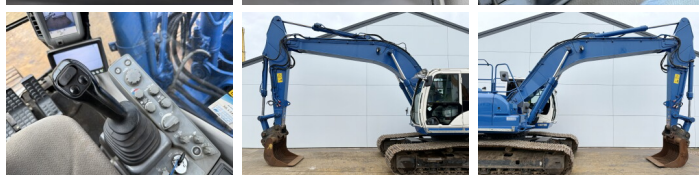

Hitachi

Hitachi ZX250LC-6

BOSS
MACHINERY

€ 39.500 wy??czny podatek

Rok **2016**
Numer referencyjny **BM007079**
Godziny **13.601**

Algemeen

Typ **ZX250LC-6**
Lokalizacja **Veldhoven, Netherlands**
Dutch vehicle
Certificaat **CE + EPA**

Opis
Available at Boss Machinery! This Hitachi ZX250LC-6 Excavators from 2016 has an engine power of 140 kW and counts 13601 operational hours. Always worked in The Netherlands. The total weight of this Hitachi ZX250LC-6 is 27100 kg and the dimensions are 10.44 x 3.50 x 3.20. Furthermore, this ZX250LC-6 is equipped with Airco, Szybkoz??cze, Camera, Dodatkowa funkcja hydrauliczna, Funkcja m?ota. The Hitachi Excavators also has a CE + EPA marking. Do you want more information or do you want to try the Hitachi ZX250LC-6 at our yard? Please let us know.

Maten / Gewichten

Wymiary D*S*W **10.44 x 3.50 x 3.20**
Waga **27100**

Motor informatie

Marka silnika **Isuzu**
Model silnika **4HK1XDQAA**
Cylindry **4**
Turbo
Wydajno?? w kW **140**

Banden / Rupsen

P?yta % **70**
Sprocket% **60**
?a?cuch% **70**
Szeroko?? p?yty **90**