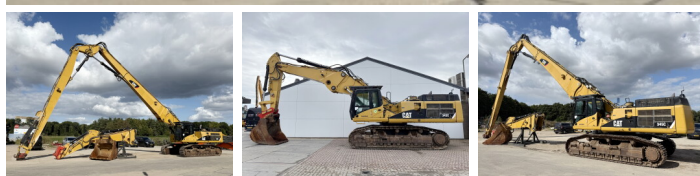

Caterpillar

Caterpillar 345C UHD - 27 Meter Demolition

Rok **2009**
Numer referencyjny **BM006818**
Godziny **11.563**

Algemeen

Typ 345C UHD - 27 Meter Demolition
Lokalizacja Veldhoven, Netherlands
Certificaat CE

Opis Available at Boss Machinery! This Caterpillar 345C UHD - 27 Meter Demolition Excavators from 2009 has an engine power of 239 kW and counts 11563 operational hours. The total weight of this Caterpillar 345C UHD - 27 Meter Demolition is 64500 kg and the dimensions are -. Furthermore, this 345C UHD - 27 Meter Demolition is equipped with Heated Seat, Airco, Camera, Climate Control, Radio, Dodatkowa funkcja hydrauliczna, Funkcja m?ota. The Caterpillar Excavators also has a CE marking. Do you want more information or do you want to try the Caterpillar 345C UHD - 27 Meter Demolition at our yard? Please let us know.

Maten / Gewichten

Waga 64500

Motor informatie

Marka silnika Caterpillar
Model silnika C13
Cylindry 6
Turbo
Wydajno?? w kW 239

Banden / Rupsen

P?yta % 70
?a?cuch% 50
Sprocket% 30

BOSS
MACHINERY

Opties