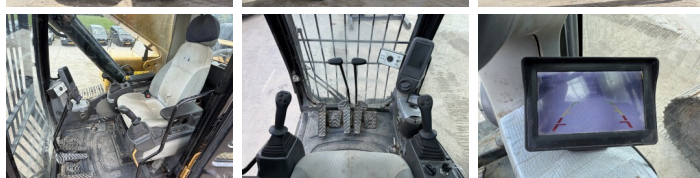

Caterpillar

Caterpillar 345C UHD - 27 Meter Demolition

Rok **2009**
Numer referencyjny **BM006818**
Godziny **11.563**

Algemeen

Typ 345C UHD - 27 Meter Demolition
Lokalizacja Veldhoven, Netherlands
Certificaat CE

Opis Available at Boss Machinery! This Caterpillar 345C UHD - 27 Meter Demolition Excavators from 2009 has an engine power of 239 kW and counts 11563 operational hours. The total weight of this Caterpillar 345C UHD - 27 Meter Demolition is 64500 kg and the dimensions are -. Furthermore, this 345C UHD - 27 Meter Demolition is equipped with Heated Seat, Airco, Camera, Climate Control, Radio, Dodatkowa funkcja hydrauliczna, Funkcja m?ota. The Caterpillar Excavators also has a CE marking. Do you want more information or do you want to try the Caterpillar 345C UHD - 27 Meter Demolition at our yard? Please let us know.

Maten / Gewichten

Waga 64500

Motor informatie

Marka silnika Caterpillar
Model silnika C13
Cylindry 6
Turbo
Wydajno?? w kW 239

Banden / Rupsen

P?yta % 70
?a?cuch% 50
Sprocket% 30

BOSS
MACHINERY