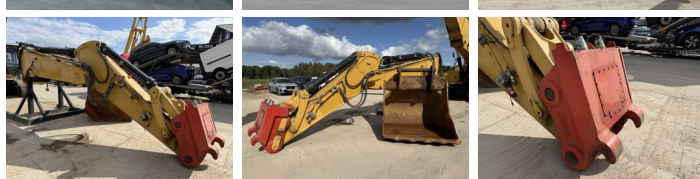

Caterpillar

Caterpillar 345C UHD - 27 Meter Demolition

Rok **2009**
Numer referencyjny **BM006818**
Godziny **11.563**

Algemeen

Typ 345C UHD - 27 Meter Demolition
Lokalizacja Veldhoven, Netherlands
Certificaat CE

Opis Available at Boss Machinery! This Caterpillar 345C UHD - 27 Meter Demolition Excavators from 2009 has an engine power of 239 kW and counts 11563 operational hours. The total weight of this Caterpillar 345C UHD - 27 Meter Demolition is 64500 kg and the dimensions are -. Furthermore, this 345C UHD - 27 Meter Demolition is equipped with Heated Seat, Airco, Camera, Climate Control, Radio, Dodatkowa funkcja hydrauliczna, Funkcja m?ota. The Caterpillar Excavators also has a CE marking. Do you want more information or do you want to try the Caterpillar 345C UHD - 27 Meter Demolition at our yard? Please let us know.

Maten / Gewichten

Waga 64500

Motor informatie

Marka silnika Caterpillar
Model silnika C13
Cylindry 6
Turbo
Wydajno?? w kW 239

Banden / Rupsen

P?yta % 70
?a?cuch% 50
Sprocket% 30

BOSS
MACHINERY

Opties