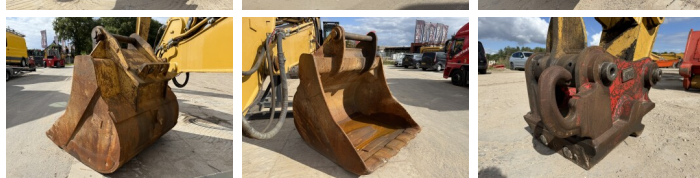

Caterpillar

Caterpillar 345C UHD - 27 Meter Demolition

Rok **2009**
Numer referencyjny **BM006818**
Godziny **11.563**

Algemeen

Typ 345C UHD - 27 Meter Demolition
Lokalizacja Veldhoven, Netherlands
Certificaat CE

Opis Available at Boss Machinery! This Caterpillar 345C UHD - 27 Meter Demolition Excavators from 2009 has an engine power of 239 kW and counts 11563 operational hours. The total weight of this Caterpillar 345C UHD - 27 Meter Demolition is 64500 kg and the dimensions are -. Furthermore, this 345C UHD - 27 Meter Demolition is equipped with Heated Seat, Airco, Camera, Climate Control, Radio, Dodatkowa funkcja hydrauliczna, Funkcja m?ota. The Caterpillar Excavators also has a CE marking. Do you want more information or do you want to try the Caterpillar 345C UHD - 27 Meter Demolition at our yard? Please let us know.

Maten / Gewichten

Waga 64500

Motor informatie

Marka silnika Caterpillar
Model silnika C13
Cylindry 6
Turbo
Wydajno?? w kW 239

Banden / Rupsen

P?yta % 70
?a?cuch% 50
Sprocket% 30

BOSS
MACHINERY

Opties