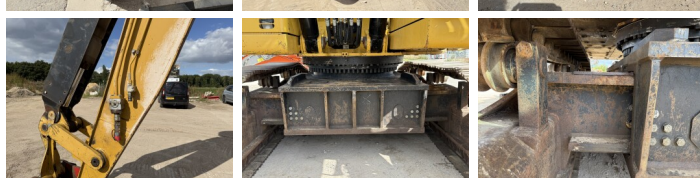

Caterpillar

Caterpillar 345C UHD - 27 Meter Demolition

Rok **2009**
Numer referencyjny **BM006818**
Godziny **11.563**

Algemeen

Typ 345C UHD - 27 Meter Demolition
Lokalizacja Veldhoven, Netherlands
Certificaat CE

Opis Available at Boss Machinery! This Caterpillar 345C UHD - 27 Meter Demolition Excavators from 2009 has an engine power of 239 kW and counts 11563 operational hours. The total weight of this Caterpillar 345C UHD - 27 Meter Demolition is 64500 kg and the dimensions are -. Furthermore, this 345C UHD - 27 Meter Demolition is equipped with Heated Seat, Airco, Camera, Climate Control, Radio, Dodatkowa funkcja hydrauliczna, Funkcja m?ota. The Caterpillar Excavators also has a CE marking. Do you want more information or do you want to try the Caterpillar 345C UHD - 27 Meter Demolition at our yard? Please let us know.

Maten / Gewichten

Waga 64500

Motor informatie

Marka silnika Caterpillar
Model silnika C13
Cylindry 6
Turbo
Wydajno?? w kW 239

Banden / Rupsen

P?yta % 70
?a?cuch% 50
Sprocket% 30

BOSS
MACHINERY