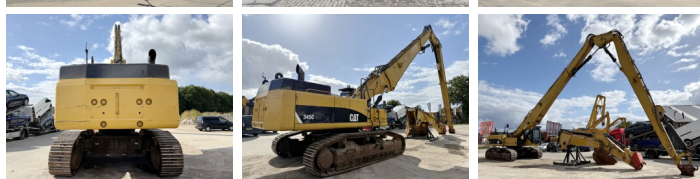

Caterpillar

Caterpillar 345C UHD - 27 Meter Demolition

Rok **2009**
Numer referencyjny **BM006818**
Godziny **11.563**

Algemeen

Typ 345C UHD - 27 Meter Demolition
Lokalizacja Veldhoven, Netherlands
Certificaat CE

Opis Available at Boss Machinery! This Caterpillar 345C UHD - 27 Meter Demolition Excavators from 2009 has an engine power of 239 kW and counts 11563 operational hours. The total weight of this Caterpillar 345C UHD - 27 Meter Demolition is 64500 kg and the dimensions are -. Furthermore, this 345C UHD - 27 Meter Demolition is equipped with Heated Seat, Airco, Camera, Climate Control, Radio, Dodatkowa funkcja hydrauliczna, Funkcja m?ota. The Caterpillar Excavators also has a CE marking. Do you want more information or do you want to try the Caterpillar 345C UHD - 27 Meter Demolition at our yard? Please let us know.

Maten / Gewichten

Waga 64500

Motor informatie

Marka silnika Caterpillar
Model silnika C13
Cylindry 6
Turbo
Wydajno?? w kW 239

Banden / Rupsen

P?yta % 70
?a?cuch% 50
Sprocket% 30

BOSS
MACHINERY

Opties