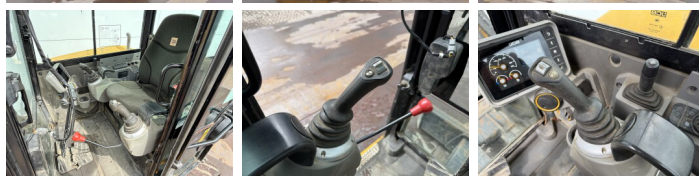

JCB

JCB 48Z-1

BOSS
MACHINERY

€ 22.750 wy?czyny podatek

Rok **2018**
Numer referencyjny **BM006870**
Godziny **2.703**

Algemeen

Typ **48Z-1**
Lokalizacja **Veldhoven, Netherlands**
Certificaat **CE**

Opis

Available at Boss Machinery! This JCB 48Z-1 Excavators from 2018 has an engine power of 36 kW and counts 2703 operational hours. The total weight of this JCB 48Z-1 is 4792 kg and the dimensions are 5.35 x 1.97 x 2.53. Furthermore, this 48Z-1 is equipped with Szybkoz??cze, Radio, Dodatkowa funkcja hydrauliczna, Funkcja m?ota. The JCB Excavators also has a CE marking. Do you want more information or do you want to try the JCB 48Z-1 at our yard? Please let us know.

Maten / Gewichten

Wymiary D*S*W **5.35 x 1.97 x 2.53**
Waga **4792**

Motor informatie

Marka silnika **Perkins**
Model silnika **404D-22**
Cylindry **4**
Wydajno?? w kW **36**

Banden / Rupsen

P?yta % **80**
Sprocket% **80**
?a?cuch% **70**
Szeroko?? p?yty **42 cm**

Opties

Szybkoz??cze
Radio