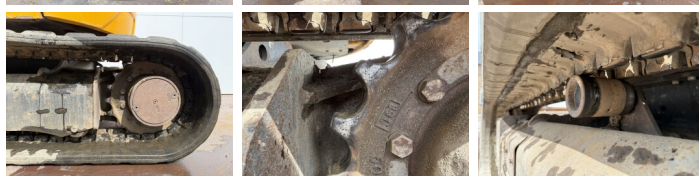

JCB

JCB 48Z-1

BOSS
MACHINERY

€ 22.750 wy?czyny podatek

Rok **2018**
Numer referencyjny **BM006870**
Godziny **2.703**

Algemeen

Typ **48Z-1**
Lokalizacja **Veldhoven, Netherlands**
Certificaat **CE**

Opis

Available at Boss Machinery! This JCB 48Z-1 Excavators from 2018 has an engine power of 36 kW and counts 2703 operational hours. The total weight of this JCB 48Z-1 is 4792 kg and the dimensions are 5.35 x 1.97 x 2.53. Furthermore, this 48Z-1 is equipped with Szybkoz??cze, Radio, Dodatkowa funkcja hydrauliczna, Funkcja m?ota. The JCB Excavators also has a CE marking. Do you want more information or do you want to try the JCB 48Z-1 at our yard? Please let us know.

Maten / Gewichten

Wymiary D*S*W **5.35 x 1.97 x 2.53**
Waga **4792**

Motor informatie

Marka silnika **Perkins**
Model silnika **404D-22**
Cylindry **4**
Wydajno?? w kW **36**

Banden / Rupsen

P?yta % **80**
Sprocket% **80**
?a?cuch% **70**
Szeroko?? p?yty **42 cm**

Opties

Szybkoz??cze
Radio