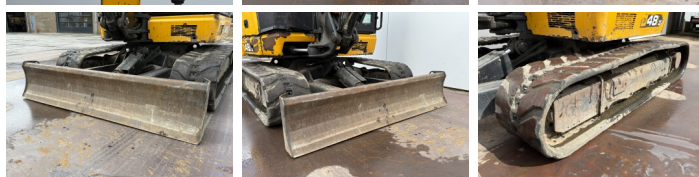

JCB

JCB 48Z-1

BOSS
MACHINERY

€ 22.750 wy?czyny podatek

Rok **2018**
Numer referencyjny **BM006870**
Godziny **2.703**

Algemeen

Typ **48Z-1**
Lokalizacja **Veldhoven, Netherlands**
Certificaat **CE**

Opis

Available at Boss Machinery! This JCB 48Z-1 Excavators from 2018 has an engine power of 36 kW and counts 2703 operational hours. The total weight of this JCB 48Z-1 is 4792 kg and the dimensions are 5.35 x 1.97 x 2.53. Furthermore, this 48Z-1 is equipped with Szybkoz??cze, Radio, Dodatkowa funkcja hydrauliczna, Funkcja m?ota. The JCB Excavators also has a CE marking. Do you want more information or do you want to try the JCB 48Z-1 at our yard? Please let us know.

Maten / Gewichten

Wymiary D*S*W **5.35 x 1.97 x 2.53**
Waga **4792**

Motor informatie

Marka silnika **Perkins**
Model silnika **404D-22**
Cylindry **4**
Wydajno?? w kW **36**

Banden / Rupsen

P?yta % **80**
Sprocket% **80**
?a?cuch% **70**
Szeroko?? p?yty **42 cm**

Opties

Szybkoz??cze
Radio