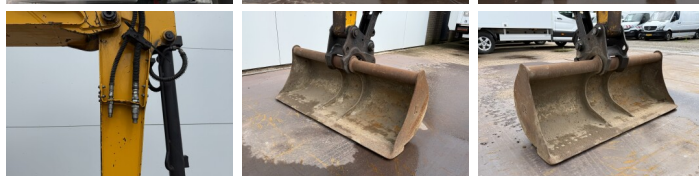

JCB

JCB 48Z-1

BOSS
MACHINERY

€ 22.750 wy?czyny podatek

Rok **2018**
Numer referencyjny **BM006870**
Godziny **2.703**

Algemeen

Typ **48Z-1**
Lokalizacja **Veldhoven, Netherlands**
Certificaat **CE**

Opis

Available at Boss Machinery! This JCB 48Z-1 Excavators from 2018 has an engine power of 36 kW and counts 2703 operational hours. The total weight of this JCB 48Z-1 is 4792 kg and the dimensions are 5.35 x 1.97 x 2.53. Furthermore, this 48Z-1 is equipped with Szybkoz??cze, Radio, Dodatkowa funkcja hydrauliczna, Funkcja m?ota. The JCB Excavators also has a CE marking. Do you want more information or do you want to try the JCB 48Z-1 at our yard? Please let us know.

Maten / Gewichten

Wymiary D*S*W **5.35 x 1.97 x 2.53**
Waga **4792**

Motor informatie

Marka silnika **Perkins**
Model silnika **404D-22**
Cylindry **4**
Wydajno?? w kW **36**

Banden / Rupsen

P?yta % **80**
Sprocket% **80**
?a?cuch% **70**
Szeroko?? p?yty **42 cm**

Opties

Szybkoz??cze
Radio