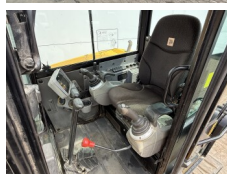

JCB

JCB 48Z-1

BOSS
MACHINERY

€ 22.750 wy?czyny podatek

Rok **2018**
Numer referencyjny **BM006867**
Godziny **2.384**

Algemeen

Typ **48Z-1**
Lokalizacja **Veldhoven, Netherlands**
Certificaat **CE**

Opis

Available at Boss Machinery! This JCB 48Z-1 Excavators from 2018 has an engine power of 36 kW and counts 2384 operational hours. The total weight of this JCB 48Z-1 is 4792 kg and the dimensions are 5.35 x 1.97 x 2.54. Furthermore, this 48Z-1 is equipped with Szybkoz??cze, Radio, Dodatkowa funkcja hydrauliczna, Funkcja m?ota. The JCB Excavators also has a CE marking. Do you want more information or do you want to try the JCB 48Z-1 at our yard? Please let us know.

Maten / Gewichten

Wymiary D*S*W **5.35 x 1.97 x 2.54**
Waga **4792**

Motor informatie

Marka silnika **Perkins**
Model silnika **404D-22**
Cylindry **4**
Wydajno?? w kW **36**

Banden / Rupsen

P?yta % **80**
Sprocket% **80**
?a?cuch% **70**
Szeroko?? p?yty **42 cm**

Opties

Szybkoz??cze
Radio