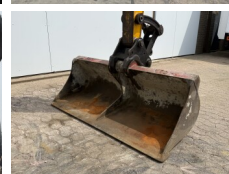

JCB

JCB 48Z-1

BOSS
MACHINERY

€ 22.750 wy?czyny podatek

Rok **2018**
Numer referencyjny **BM006867**
Godziny **2.384**

Algemeen

Typ **48Z-1**
Lokalizacja **Veldhoven, Netherlands**
Certificaat **CE**

Opis

Available at Boss Machinery! This JCB 48Z-1 Excavators from 2018 has an engine power of 36 kW and counts 2384 operational hours. The total weight of this JCB 48Z-1 is 4792 kg and the dimensions are 5.35 x 1.97 x 2.54. Furthermore, this 48Z-1 is equipped with Szybkoz??cze, Radio, Dodatkowa funkcja hydrauliczna, Funkcja m?ota. The JCB Excavators also has a CE marking. Do you want more information or do you want to try the JCB 48Z-1 at our yard? Please let us know.

Maten / Gewichten

Wymiary D*S*W **5.35 x 1.97 x 2.54**
Waga **4792**

Motor informatie

Marka silnika **Perkins**
Model silnika **404D-22**
Cylindry **4**
Wydajno?? w kW **36**

Banden / Rupsen

P?yta % **80**
Sprocket% **80**
?a?cuch% **70**
Szeroko?? p?yty **42 cm**

Opties

Szybkoz??cze
Radio