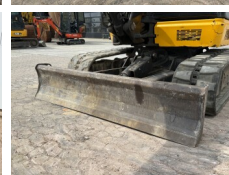

JCB

JCB 48Z-1

BOSS
MACHINERY

€ 22.750 wy?czyny podatek

Rok **2018**
Numer referencyjny **BM006867**
Godziny **2.384**

Algemeen

Typ **48Z-1**
Lokalizacja **Veldhoven, Netherlands**
Certificaat **CE**

Opis

Available at Boss Machinery! This JCB 48Z-1 Excavators from 2018 has an engine power of 36 kW and counts 2384 operational hours. The total weight of this JCB 48Z-1 is 4792 kg and the dimensions are 5.35 x 1.97 x 2.54. Furthermore, this 48Z-1 is equipped with Szybkoz??cze, Radio, Dodatkowa funkcja hydrauliczna, Funkcja m?ota. The JCB Excavators also has a CE marking. Do you want more information or do you want to try the JCB 48Z-1 at our yard? Please let us know.

Maten / Gewichten

Wymiary D*S*W **5.35 x 1.97 x 2.54**
Waga **4792**

Motor informatie

Marka silnika **Perkins**
Model silnika **404D-22**
Cylindry **4**
Wydajno?? w kW **36**

Banden / Rupsen

P?yta % **80**
Sprocket% **80**
?a?cuch% **70**
Szeroko?? p?yty **42 cm**

Opties

Szybkoz??cze
Radio