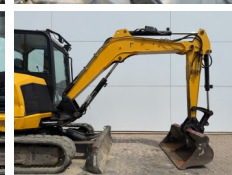

JCB

JCB 48Z-1

BOSS
MACHINERY

€ 22.750 wy?czyny podatek

Rok **2018**
Numer referencyjny **BM006867**
Godziny **2.384**

Algemeen

Typ **48Z-1**
Lokalizacja **Veldhoven, Netherlands**
Certificaat **CE**

Opis

Available at Boss Machinery! This JCB 48Z-1 Excavators from 2018 has an engine power of 36 kW and counts 2384 operational hours. The total weight of this JCB 48Z-1 is 4792 kg and the dimensions are 5.35 x 1.97 x 2.54. Furthermore, this 48Z-1 is equipped with Szybkoz??cze, Radio, Dodatkowa funkcja hydrauliczna, Funkcja m?ota. The JCB Excavators also has a CE marking. Do you want more information or do you want to try the JCB 48Z-1 at our yard? Please let us know.

Maten / Gewichten

Wymiary D*S*W **5.35 x 1.97 x 2.54**
Waga **4792**

Motor informatie

Marka silnika **Perkins**
Model silnika **404D-22**
Cylindry **4**
Wydajno?? w kW **36**

Banden / Rupsen

P?yta % **80**
Sprocket% **80**
?a?cuch% **70**
Szeroko?? p?yty **42 cm**

Opties

Szybkoz??cze
Radio