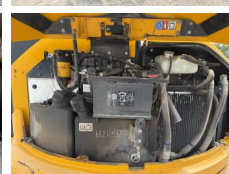

JCB

JCB 48Z-1

BOSS
MACHINERY

€ 22.750 wy?czyny podatek

Rok **2018**
Numer referencyjny **BM006867**
Godziny **2.384**

Algemeen

Typ **48Z-1**
Lokalizacja **Veldhoven, Netherlands**
Certificaat **CE**

Opis

Available at Boss Machinery! This JCB 48Z-1 Excavators from 2018 has an engine power of 36 kW and counts 2384 operational hours. The total weight of this JCB 48Z-1 is 4792 kg and the dimensions are 5.35 x 1.97 x 2.54. Furthermore, this 48Z-1 is equipped with Szybkoz??cze, Radio, Dodatkowa funkcja hydrauliczna, Funkcja m?ota. The JCB Excavators also has a CE marking. Do you want more information or do you want to try the JCB 48Z-1 at our yard? Please let us know.

Maten / Gewichten

Wymiary D*S*W **5.35 x 1.97 x 2.54**
Waga **4792**

Motor informatie

Marka silnika **Perkins**
Model silnika **404D-22**
Cylindry **4**
Wydajno?? w kW **36**

Banden / Rupsen

P?yta % **80**
Sprocket% **80**
?a?cuch% **70**
Szeroko?? p?yty **42 cm**

Opties

Szybkoz??cze
Radio