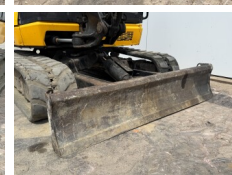

JCB

JCB 48Z-1

BOSS
MACHINERY

€ 22.750 wy?czyny podatek

Rok **2018**
Numer referencyjny **BM006867**
Godziny **2.384**

Algemeen

Typ **48Z-1**
Lokalizacja **Veldhoven, Netherlands**
Certificaat **CE**

Opis

Available at Boss Machinery! This JCB 48Z-1 Excavators from 2018 has an engine power of 36 kW and counts 2384 operational hours. The total weight of this JCB 48Z-1 is 4792 kg and the dimensions are 5.35 x 1.97 x 2.54. Furthermore, this 48Z-1 is equipped with Szybkoz??cze, Radio, Dodatkowa funkcja hydrauliczna, Funkcja m?ota. The JCB Excavators also has a CE marking. Do you want more information or do you want to try the JCB 48Z-1 at our yard? Please let us know.

Maten / Gewichten

Wymiary D*S*W **5.35 x 1.97 x 2.54**
Waga **4792**

Motor informatie

Marka silnika **Perkins**
Model silnika **404D-22**
Cylindry **4**
Wydajno?? w kW **36**

Banden / Rupsen

P?yta % **80**
Sprocket% **80**
?a?cuch% **70**
Szeroko?? p?yty **42 cm**

Opties

Szybkoz??cze
Radio