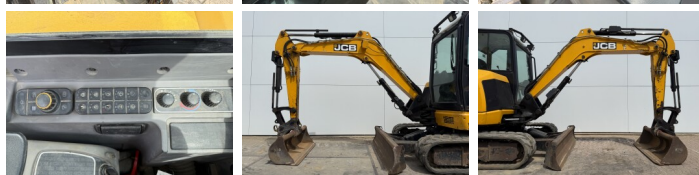

JCB

JCB 48Z-1

BOSS
MACHINERY

€ 22.750 wy?czynny podatek

Rok **2018**
Numer referencyjny **BM006868**
Godziny **1.907**

Algemeen

Typ **48Z-1**
Lokalizacja **Veldhoven, Netherlands**
Certificaat **CE**

Opis

Available at Boss Machinery! This JCB 48Z-1 Excavators from 2018 has an engine power of 36 kW and counts 1907 operational hours. The total weight of this JCB 48Z-1 is 4792 kg and the dimensions are 5.31 x 1.97 x 2.54. Furthermore, this 48Z-1 is equipped with Szybkoz??cze, Radio, Dodatkowa funkcja hydrauliczna, Funkcja m?ota. The JCB Excavators also has a CE marking. Do you want more information or do you want to try the JCB 48Z-1 at our yard? Please let us know.

Maten / Gewichten

Wymiary D*S*W **5.31 x 1.97 x 2.54**
Waga **4792**

Motor informatie

Marka silnika **Perkins**
Model silnika **404D-22**
Cylindry **4**
Wydajno?? w kW **36**

Banden / Rupsen

P?yta % **80**
Sprocket% **80**
?a?cuch% **70**
Szeroko?? p?yty **42 cm**

Opties

Szybkoz??cze
Radio