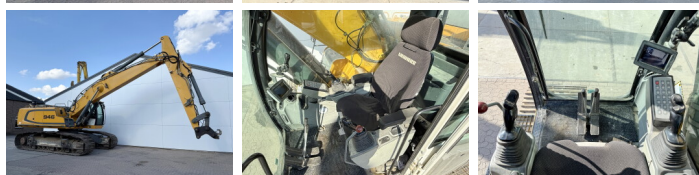

Liebherr

Liebherr R946 SHD - 11 Meter Long Reach

€ 56.000wy??czny podatek

Rok **2014**
Numer referencyjny **BM006806**
Godziny **12.683**

Algemeen

Typ R946 SHD - 11 Meter Long Reach
Lokalizacja Veldhoven, Netherlands

Dutch vehicle
Certificaat

CE + EPA

Available at Boss Machinery! This Liebherr R946 SHD - 11 Meter Long Reach Excavators from 2014 has an engine power of 200 kW and counts 12683 operational hours. Always worked in The Netherlands. The total weight of this Liebherr R946 SHD - 11 Meter Long Reach is 44700 kg and the dimensions are 11.80 x 3.88 x 3.47.

Opis Furthermore, this R946 SHD - 11 Meter Long Reach is equipped with Bluetooth, Szybkoz??cze, AdBlue, Heated Seat, Camera, Radio, Airco, Dodatkowa funkcja hydrauliczna, Funkcja m?ota, Centralne smarowanie. The Liebherr Excavators also has a CE + EPA marking. Do you want more information or do you want to try the Liebherr R946 SHD - 11 Meter Long Reach at our yard? Please let us know.

Maten / Gewichten

Wymiary D*S*W 11.80 x 3.88 x 3.47
Waga 44700

Motor informatie

Marka silnika Liebherr
Model silnika D936 A7
Cylindry 6
Turbo
Wydajno?? w kW 200

BOSS
MACHINERY