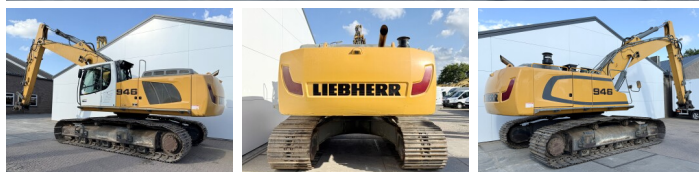

# Liebherr R946 SHD - 11 Meter Long Reach

€ 56.000wy??czny podatek

Rok **2014**  
Numer referencyjny **BM006806**  
Godziny **12.683**

## Algemeen

Typ R946 SHD - 11 Meter Long Reach  
Lokalizacja Veldhoven, Netherlands

Dutch vehicle  
Certificaat

CE + EPA

Available at Boss Machinery! This Liebherr R946 SHD - 11 Meter Long Reach Excavators from 2014 has an engine power of 200 kW and counts 12683 operational hours. Always worked in The Netherlands. The total weight of this Liebherr R946 SHD - 11 Meter Long Reach is 44700 kg and the dimensions are 11.80 x 3.88 x 3.47.

Opis Furthermore, this R946 SHD - 11 Meter Long Reach is equipped with Bluetooth, Szybkoz??cze, AdBlue, Heated Seat, Camera, Radio, Airco, Dodatkowa funkcja hydrauliczna, Funkcja m?ota, Centralne smarowanie. The Liebherr Excavators also has a CE + EPA marking. Do you want more information or do you want to try the Liebherr R946 SHD - 11 Meter Long Reach at our yard? Please let us know.

## Motor informatie

Marka silnika Liebherr  
Model silnika D936 A7  
Cylindry 6  
Turbo  
Wydajno?? w kW 200

**BOSS**  
MACHINERY