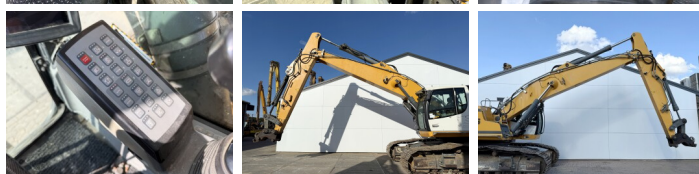

Liebherr

Liebherr R946 SHD - 11 Meter Long Reach

€ 56.000wy??czny podatek

Rok **2014**
Numer referencyjny **BM006806**
Godziny **12.683**

Algemeen

Typ R946 SHD - 11 Meter Long Reach
Lokalizacja Veldhoven, Netherlands

Dutch vehicle
Certificaat

CE + EPA

Available at Boss Machinery! This Liebherr R946 SHD - 11 Meter Long Reach Excavators from 2014 has an engine power of 200 kW and counts 12683 operational hours. Always worked in The Netherlands. The total weight of this Liebherr R946 SHD - 11 Meter Long Reach is 44700 kg and the dimensions are 11.80 x 3.88 x 3.47.

Opis Furthermore, this R946 SHD - 11 Meter Long Reach is equipped with Bluetooth, Szybkoz??cze, AdBlue, Heated Seat, Camera, Radio, Airco, Dodatkowa funkcja hydrauliczna, Funkcja m?ota, Centralne smarowanie. The Liebherr Excavators also has a CE + EPA marking. Do you want more information or do you want to try the Liebherr R946 SHD - 11 Meter Long Reach at our yard? Please let us know.

Maten / Gewichten

Wymiary D*S*W 11.80 x 3.88 x 3.47
Waga 44700

Motor informatie

Marka silnika Liebherr
Model silnika D936 A7
Cylindry 6
Turbo
Wydajno?? w kW 200

BOSS
MACHINERY