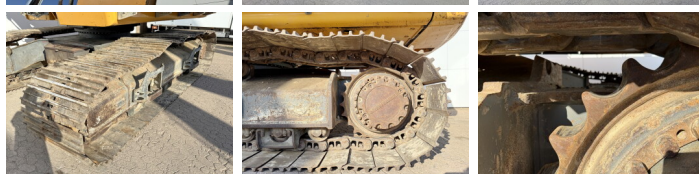

Liebherr

Liebherr R946 SHD - 11 Meter Long Reach

€ 56.000wy??czny podatek

Rok **2014**
Numer referencyjny **BM006806**
Godziny **12.683**

Algemeen

Typ R946 SHD - 11 Meter Long Reach
Lokalizacja Veldhoven, Netherlands

Dutch vehicle
Certificaat

CE + EPA

Available at Boss Machinery! This Liebherr R946 SHD - 11 Meter Long Reach Excavators from 2014 has an engine power of 200 kW and counts 12683 operational hours. Always worked in The Netherlands. The total weight of this Liebherr R946 SHD - 11 Meter Long Reach is 44700 kg and the dimensions are 11.80 x 3.88 x 3.47.

Opis Furthermore, this R946 SHD - 11 Meter Long Reach is equipped with Bluetooth, Szybkoz??cze, AdBlue, Heated Seat, Camera, Radio, Airco, Dodatkowa funkcja hydrauliczna, Funkcja m?ota, Centralne smarowanie. The Liebherr Excavators also has a CE + EPA marking. Do you want more information or do you want to try the Liebherr R946 SHD - 11 Meter Long Reach at our yard? Please let us know.

Maten / Gewichten

Wymiary D*S*W 11.80 x 3.88 x 3.47
Waga 44700

Motor informatie

Marka silnika Liebherr
Model silnika D936 A7
Cylindry 6
Turbo
Wydajno?? w kW 200

BOSS
MACHINERY