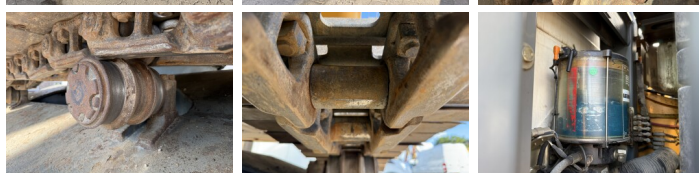

Liebherr

Liebherr R946 SHD - 11 Meter Long Reach

€ 56.000wy??czny podatek

Rok **2014**
Numer referencyjny **BM006806**
Godziny **12.683**

Algemeen

Typ R946 SHD - 11 Meter Long Reach
Lokalizacja Veldhoven, Netherlands

Dutch vehicle
Certificaat

CE + EPA

Available at Boss Machinery! This Liebherr R946 SHD - 11 Meter Long Reach Excavators from 2014 has an engine power of 200 kW and counts 12683 operational hours. Always worked in The Netherlands. The total weight of this Liebherr R946 SHD - 11 Meter Long Reach is 44700 kg and the dimensions are 11.80 x 3.88 x 3.47.

Opis Furthermore, this R946 SHD - 11 Meter Long Reach is equipped with Bluetooth, Szybkoz??cze, AdBlue, Heated Seat, Camera, Radio, Airco, Dodatkowa funkcja hydrauliczna, Funkcja m?ota, Centralne smarowanie. The Liebherr Excavators also has a CE + EPA marking. Do you want more information or do you want to try the Liebherr R946 SHD - 11 Meter Long Reach at our yard? Please let us know.

Maten / Gewichten

Wymiary D*S*W 11.80 x 3.88 x 3.47
Waga 44700

Motor informatie

Marka silnika Liebherr
Model silnika D936 A7
Cylindry 6
Turbo
Wydajno?? w kW 200

BOSS
MACHINERY