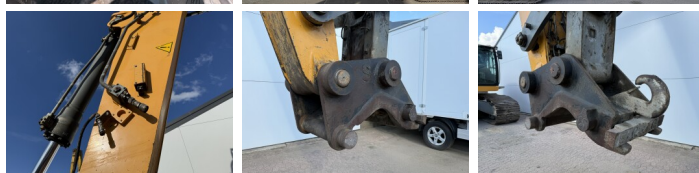

Liebherr

Liebherr R946 SHD - 11 Meter Long Reach

€ 56.000wy??czny podatek

Rok **2014**
Numer referencyjny **BM006806**
Godziny **12.683**

Algemeen

Typ R946 SHD - 11 Meter Long Reach
Lokalizacja Veldhoven, Netherlands

Dutch vehicle
Certificaat

CE + EPA

Available at Boss Machinery! This Liebherr R946 SHD - 11 Meter Long Reach Excavators from 2014 has an engine power of 200 kW and counts 12683 operational hours. Always worked in The Netherlands. The total weight of this Liebherr R946 SHD - 11 Meter Long Reach is 44700 kg and the dimensions are 11.80 x 3.88 x 3.47.

Opis Furthermore, this R946 SHD - 11 Meter Long Reach is equipped with Bluetooth, Szybkoz??cze, AdBlue, Heated Seat, Camera, Radio, Airco, Dodatkowa funkcja hydrauliczna, Funkcja m?ota, Centralne smarowanie. The Liebherr Excavators also has a CE + EPA marking. Do you want more information or do you want to try the Liebherr R946 SHD - 11 Meter Long Reach at our yard? Please let us know.

Maten / Gewichten

Wymiary D*S*W 11.80 x 3.88 x 3.47
Waga 44700

Motor informatie

Marka silnika Liebherr
Model silnika D936 A7
Cylindry 6
Turbo
Wydajno?? w kW 200

BOSS
MACHINERY