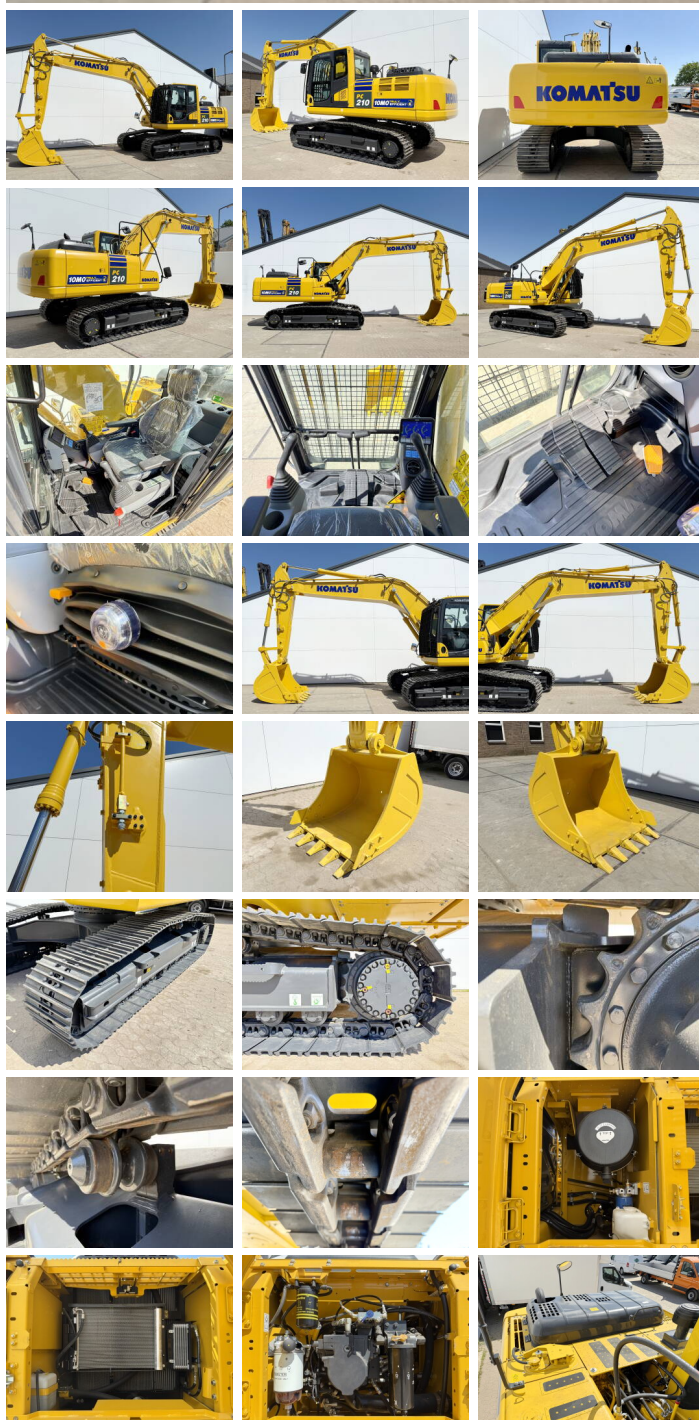

Komatsu

# Komatsu PC210-10M0

**BOSS**  
MACHINERY

Rok **2026**  
Numer referencyjny **BM006624**  
Godziny **8**

## Algemeen

Typ PC210-10M0  
Lokalizacja Veldhoven, Netherlands  
Certificaat NOT FOR SALE IN EU / NO CE MARK

Opis Available at Boss Machinery! This Komatsu PC210-10M0 Excavators from 2026 has an engine power of 123 kW and counts 8 operational hours. The total weight of this Komatsu PC210-10M0 is 22000 kg and the dimensions are 8.60 x 2.81 x 3.14. Furthermore, this PC210-10M0 is equipped with Air Suspension Seat, Radio, Climate Control, Airco, Bluetooth, Dodatkowa funkcja hydrauliczna, Funkcja m?ota. The Komatsu Excavators also has a NOT FOR SALE IN EU / NO CE MARK marking. Do you want more information or do you want to try the Komatsu PC210-10M0 at our yard? Please let us know.