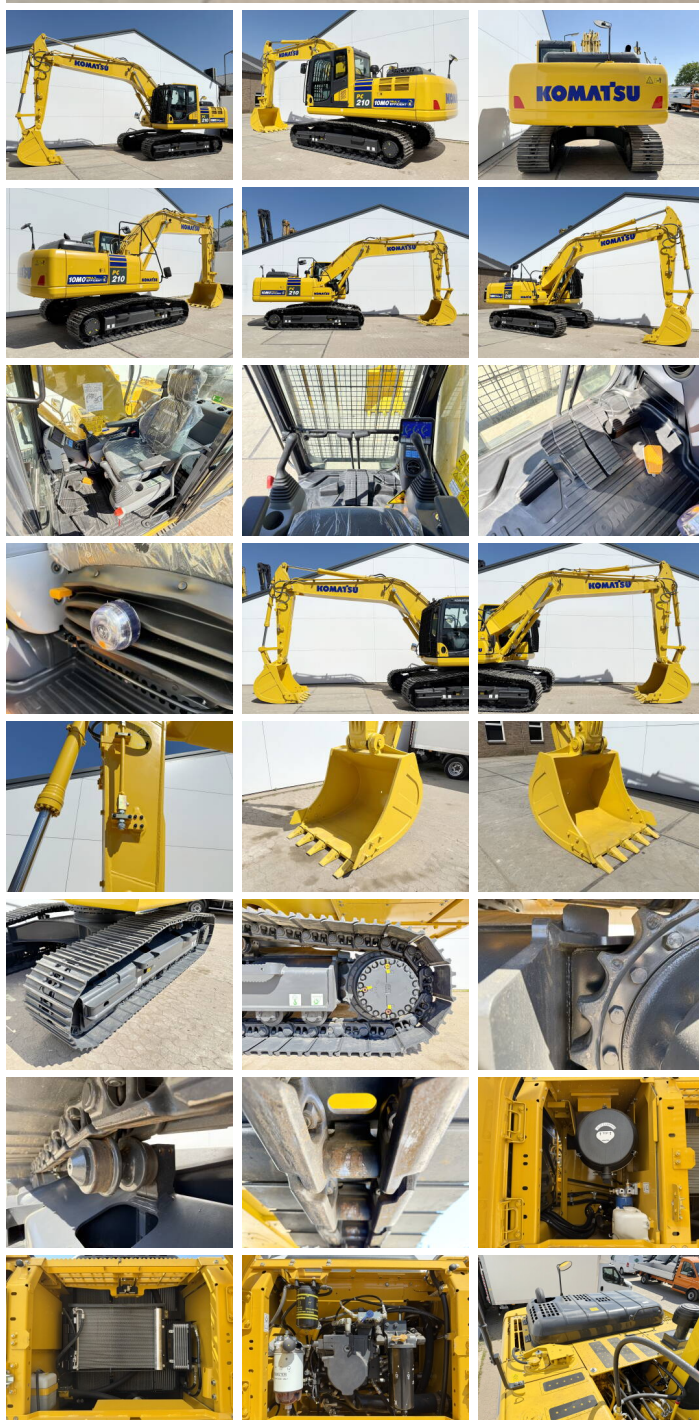

Komatsu

Komatsu PC210-10M0

BOSS
MACHINERY

Rok **2026**
Numer referencyjny **BM006624**
Godziny **8**

Algemeen

Typ PC210-10M0
Lokalizacja Veldhoven, Netherlands
Certificaat NOT FOR SALE IN EU / NO CE MARK

Opis Available at Boss Machinery! This Komatsu PC210-10M0 Excavators from 2026 has an engine power of 123 kW and counts 8 operational hours. The total weight of this Komatsu PC210-10M0 is 22000 kg and the dimensions are 8.60 x 2.81 x 3.14. Furthermore, this PC210-10M0 is equipped with Climate Control, Airco, Bluetooth, Air Suspension Seat, Radio, Dodatkowa funkcja hydrauliczna, Funkcja m?ota. The Komatsu Excavators also has a NOT FOR SALE IN EU / NO CE MARK marking. Do you want more information or do you want to try the Komatsu PC210-10M0 at our yard? Please let us know.

Maten / Gewichten

Wymiary D*S*W 8.60 x 2.81 x 3.14
Waga 22000

Motor informatie

Marka silnika Komatsu
Model silnika SAA6D107E-1
Turbo
Wydajno?? w kW 123

Banden / Rupsen

P?yta % 100
Sprocket% 100
?a?cuch% 100
Szeroko?? p?yty 60 cm