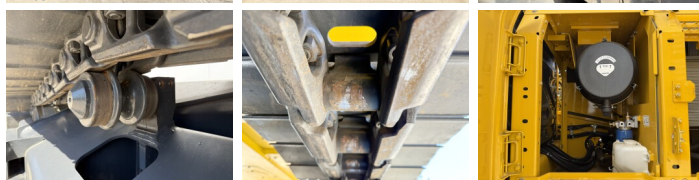

Komatsu

Komatsu PC210-10M0

BOSS
MACHINERY

Rok **2026**
Numer referencyjny **BM006624**
Godziny **8**

Algemeen

Typ PC210-10M0
Lokalizacja Veldhoven, Netherlands
Certificaat NOT FOR SALE IN EU / NO CE MARK

Opis Available at Boss Machinery! This Komatsu PC210-10M0 Excavators from 2026 has an engine power of 123 kW and counts 8 operational hours. The total weight of this Komatsu PC210-10M0 is 22000 kg and the dimensions are 8.60 x 2.81 x 3.14. Furthermore, this PC210-10M0 is equipped with Radio, Climate Control, Airco, Bluetooth, Air Suspension Seat, Dodatkowa funkcja hydrauliczna, Funkcja m?ota. The Komatsu Excavators also has a NOT FOR SALE IN EU / NO CE MARK marking. Do you want more information or do you want to try the Komatsu PC210-10M0 at our yard? Please let us know.

Maten / Gewichten

Wymiary D*S*W 8.60 x 2.81 x 3.14
Waga 22000

Motor informatie

Marka silnika Komatsu
Model silnika SAA6D107E-1
Turbo
Wydajno?? w kW 123

Banden / Rupsen

P?yta % 100
Sprocket% 100
?a?cuch% 100
Szeroko?? p?yty 60 cm