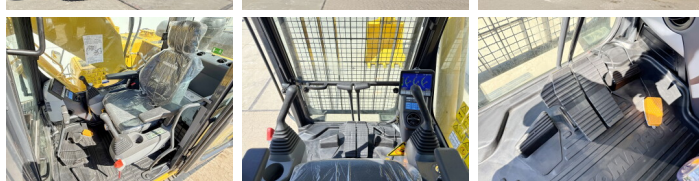

Komatsu

Komatsu PC210-10M0

BOSS
MACHINERY

Rok **2026**
Numer referencyjny **BM006624**
Godziny **8**

Algemeen

Typ PC210-10M0
Lokalizacja Veldhoven, Netherlands
Certificaat NOT FOR SALE IN EU / NO CE MARK

Opis Available at Boss Machinery! This Komatsu PC210-10M0 Excavators from 2026 has an engine power of 123 kW and counts 8 operational hours. The total weight of this Komatsu PC210-10M0 is 22000 kg and the dimensions are 8.60 x 2.81 x 3.14. Furthermore, this PC210-10M0 is equipped with Radio, Climate Control, Airco, Bluetooth, Air Suspension Seat, Dodatkowa funkcja hydrauliczna, Funkcja m?ota. The Komatsu Excavators also has a NOT FOR SALE IN EU / NO CE MARK marking. Do you want more information or do you want to try the Komatsu PC210-10M0 at our yard? Please let us know.

Maten / Gewichten

Wymiary D*S*W 8.60 x 2.81 x 3.14
Waga 22000

Motor informatie

Marka silnika Komatsu
Model silnika SAA6D107E-1
Turbo
Wydajno?? w kW 123

Banden / Rupsen

P?yta % 100
Sprocket% 100
?a?cuch% 100
Szeroko?? p?yty 60 cm

Opties

Radio

Climate Control

Airco

Bluetooth

Air Suspension Seat

Dodatkowa funkcja
hydrauliczna

Funkcja m?ota