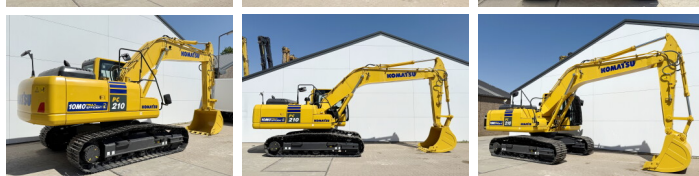

Komatsu

Komatsu PC210-10M0

BOSS
MACHINERY

Rok **2026**
Numer referencyjny **BM006624**
Godziny **8**

Algemeen

Typ PC210-10M0
Lokalizacja Veldhoven, Netherlands
Certificaat NOT FOR SALE IN EU / NO CE MARK

Opis Available at Boss Machinery! This Komatsu PC210-10M0 Excavators from 2026 has an engine power of 123 kW and counts 8 operational hours. The total weight of this Komatsu PC210-10M0 is 22000 kg and the dimensions are 8.60 x 2.81 x 3.14. Furthermore, this PC210-10M0 is equipped with Radio, Climate Control, Airco, Bluetooth, Air Suspension Seat, Dodatkowa funkcja hydrauliczna, Funkcja m?ota. The Komatsu Excavators also has a NOT FOR SALE IN EU / NO CE MARK marking. Do you want more information or do you want to try the Komatsu PC210-10M0 at our yard? Please let us know.

Maten / Gewichten

Wymiary D*S*W 8.60 x 2.81 x 3.14
Waga 22000

Motor informatie

Marka silnika Komatsu
Model silnika SAA6D107E-1
Turbo
Wydajno?? w kW 123

Banden / Rupsen

P?yta % 100
Sprocket% 100
?a?cuch% 100
Szeroko?? p?yty 60 cm

Opties

Radio

Climate Control

Airco

Bluetooth

Air Suspension Seat

Dodatkowa funkcja
hydrauliczna

Funkcja m?ota