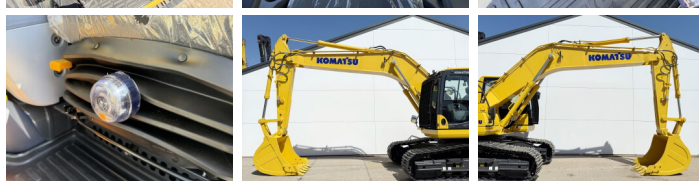

Komatsu

Komatsu PC210-10M0

BOSS
MACHINERY

Rok **2026**
Numer referencyjny **BM006624**
Godziny **8**

Algemeen

Typ PC210-10M0
Lokalizacja Veldhoven, Netherlands
Certificaat NOT FOR SALE IN EU / NO CE MARK

Opis Available at Boss Machinery! This Komatsu PC210-10M0 Excavators from 2026 has an engine power of 123 kW and counts 8 operational hours. The total weight of this Komatsu PC210-10M0 is 22000 kg and the dimensions are 8.60 x 2.81 x 3.14. Furthermore, this PC210-10M0 is equipped with Radio, Climate Control, Airco, Bluetooth, Air Suspension Seat, Dodatkowa funkcja hydrauliczna, Funkcja m?ota. The Komatsu Excavators also has a NOT FOR SALE IN EU / NO CE MARK marking. Do you want more information or do you want to try the Komatsu PC210-10M0 at our yard? Please let us know.

Maten / Gewichten

Wymiary D*S*W 8.60 x 2.81 x 3.14
Waga 22000

Motor informatie

Marka silnika Komatsu
Model silnika SAA6D107E-1
Turbo
Wydajno?? w kW 123

Banden / Rupsen

P?yta % 100
Sprocket% 100
?a?cuch% 100
Szeroko?? p?yty 60 cm