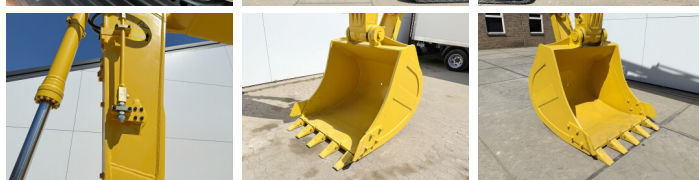

Komatsu

Komatsu PC210-10M0

BOSS
MACHINERY

Rok **2026**
Numer referencyjny **BM006624**
Godziny **8**

Algemeen

Typ PC210-10M0
Lokalizacja Veldhoven, Netherlands
Certificaat NOT FOR SALE IN EU / NO CE MARK

Opis Available at Boss Machinery! This Komatsu PC210-10M0 Excavators from 2026 has an engine power of 123 kW and counts 8 operational hours. The total weight of this Komatsu PC210-10M0 is 22000 kg and the dimensions are 8.60 x 2.81 x 3.14. Furthermore, this PC210-10M0 is equipped with Radio, Climate Control, Airco, Bluetooth, Air Suspension Seat, Dodatkowa funkcja hydrauliczna, Funkcja m?ota. The Komatsu Excavators also has a NOT FOR SALE IN EU / NO CE MARK marking. Do you want more information or do you want to try the Komatsu PC210-10M0 at our yard? Please let us know.

Maten / Gewichten

Wymiary D*S*W 8.60 x 2.81 x 3.14
Waga 22000

Motor informatie

Marka silnika Komatsu
Model silnika SAA6D107E-1
Turbo
Wydajno?? w kW 123

Banden / Rupsen

P?yta % 100
Sprocket% 100
?a?cuch% 100
Szeroko?? p?yty 60 cm