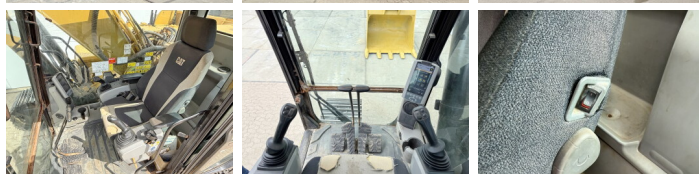

Caterpillar

Caterpillar 336FLN

BOSS
MACHINERY

Rok **2016**
Numer referencyjny **BM006596**
Godziny **15.118**

Algemeen

Typ **336FLN**
Lokalizacja **Veldhoven, Netherlands**
Certificaat **CE + EPA**
Available at Boss Machinery! This Caterpillar 336FLN Excavators from 2016 has an engine power of 234 kW and counts 15118 operational hours. The total weight of this Caterpillar 336FLN is 36830 kg and the dimensions are 11.25 x 3.00 x 3.47. Furthermore, this 336FLN is equipped with AdBlue, Climate Control, Bluetooth, Camera, Airco, Radio, Heated Seat, Dodatkowa funkcja hydrauliczna, Funkcja m?ota, Centralne smarowanie. The Caterpillar Excavators also has a CE + EPA marking. Do you want more information or do you want to try the Caterpillar 336FLN at our yard? Please let us know.

Opties

AdBlue
Climate Control
Bluetooth
Camera

Airco

Radio

Heated Seat

Dodatkowa funkcja
hydrauliczna

Funkcja m?ota

Centralne smarowanie