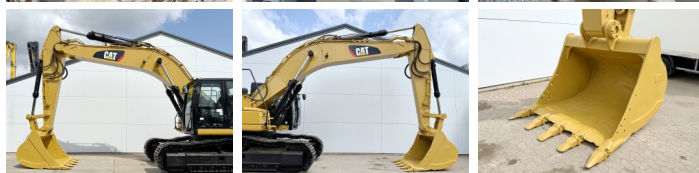

Caterpillar

Caterpillar 336FLN

BOSS
MACHINERY

Rok **2016**
Numer referencyjny **BM006596**
Godziny **15.118**

Algemeen

Typ **336FLN**
Lokalizacja **Veldhoven, Netherlands**
Certificaat **CE + EPA**
Available at Boss Machinery! This Caterpillar 336FLN Excavators from 2016 has an engine power of 234 kW and counts 15118 operational hours. The total weight of this Caterpillar 336FLN is 36830 kg and the dimensions are 11.25 x 3.00 x 3.47. Furthermore, this 336FLN is equipped with AdBlue, Climate Control, Bluetooth, Camera, Airco, Radio, Heated Seat, Dodatkowa funkcja hydrauliczna, Funkcja m?ota, Centralne smarowanie. The Caterpillar Excavators also has a CE + EPA marking. Do you want more information or do you want to try the Caterpillar 336FLN at our yard? Please let us know.

Maten / Gewichten

Wymiary D*S*W **11.25 x 3.00 x 3.47**
Waga **36830**

Motor informatie

Marka silnika **Caterpillar**
Model silnika **C9.3**
Turbo
Wydajno?? w kW **234**

Banden / Rupsen

Szeroko?? p?yty **60 cm**

Opties

AdBlue
Climate Control
Bluetooth
Camera