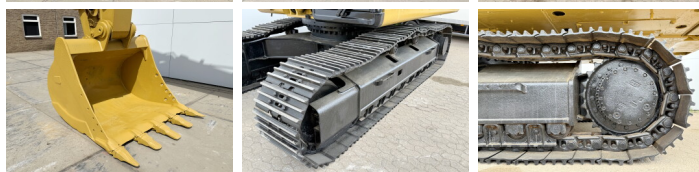

Caterpillar

Caterpillar 336FLN

BOSS
MACHINERY

Rok **2016**
Numer referencyjny **BM006596**
Godziny **15.118**

Algemeen

Typ **336FLN**
Lokalizacja **Veldhoven, Netherlands**
Certificaat **CE + EPA**
Available at Boss Machinery! This Caterpillar 336FLN Excavators from 2016 has an engine power of 234 kW and counts 15118 operational hours. The total weight of this Caterpillar 336FLN is 36830 kg and the dimensions are 11.25 x 3.00 x 3.47. Furthermore, this 336FLN is equipped with AdBlue, Climate Control, Bluetooth, Camera, Airco, Radio, Heated Seat, Dodatkowa funkcja hydrauliczna, Funkcja m?ota, Centralne smarowanie. The Caterpillar Excavators also has a CE + EPA marking. Do you want more information or do you want to try the Caterpillar 336FLN at our yard? Please let us know.

Maten / Gewichten

Wymiary D*S*W **11.25 x 3.00 x 3.47**
Waga **36830**

Motor informatie

Marka silnika **Caterpillar**
Model silnika **C9.3**
Turbo
Wydajno?? w kW **234**

Banden / Rupsen

Szeroko?? p?yty **60 cm**

Opties

AdBlue
Climate Control
Bluetooth
Camera