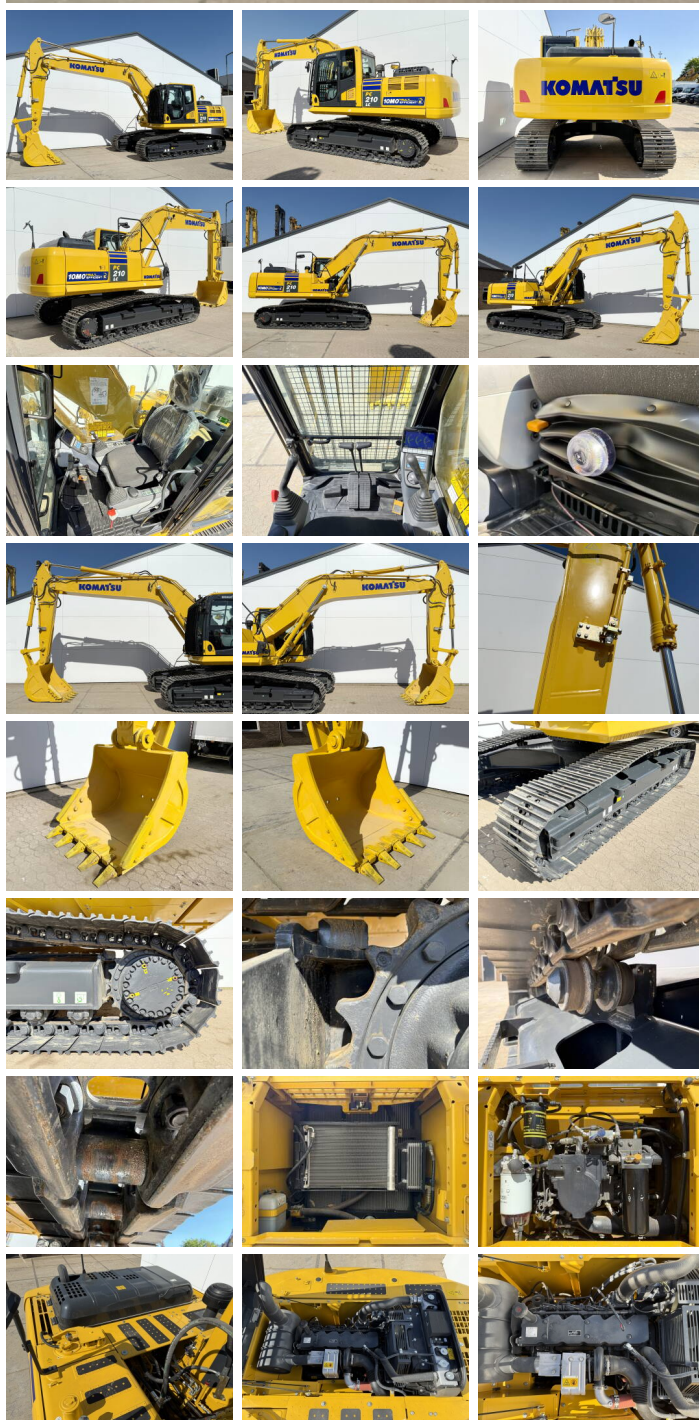

Komatsu

Komatsu PC210LC-10M0

BOSS
MACHINERY

Rok **2026**
Numer referencyjny **BM006598**
Godziny **6**

Algemeen

Typ PC210LC-10M0
Lokalizacja Veldhoven, Netherlands
Certificaat NOT FOR SALE IN EU / NO CE MARK

Opis Available at Boss Machinery! This Komatsu PC210LC-10M0 Excavators from 2026 has an engine power of 123 kW and counts 6 operational hours. The total weight of this Komatsu PC210LC-10M0 is 22000 kg and the dimensions are 9.75 x 3.00 x 3.20. Furthermore, this PC210LC-10M0 is equipped with Air Suspension Seat, Radio, Climate Control, Airco, Bluetooth, Dodatkowa funkcja hydrauliczna, Funkcja m?ota. The Komatsu Excavators also has a NOT FOR SALE IN EU / NO CE MARK marking. Do you want more information or do you want to try the Komatsu PC210LC-10M0 at our yard? Please let us know.

Maten / Gewichten

Waga 22000
Wymiary D*S*W 9.75 x 3.00 x 3.20

Motor informatie

Marka silnika Komatsu
Model silnika SAA6D107E-1
Turbo
Wydajno?? w kW 123

Banden / Rupsen

?a?cuch% 100
P?yta % 100
Sprocket% 100
Szeroko?? p?yty 60 cm