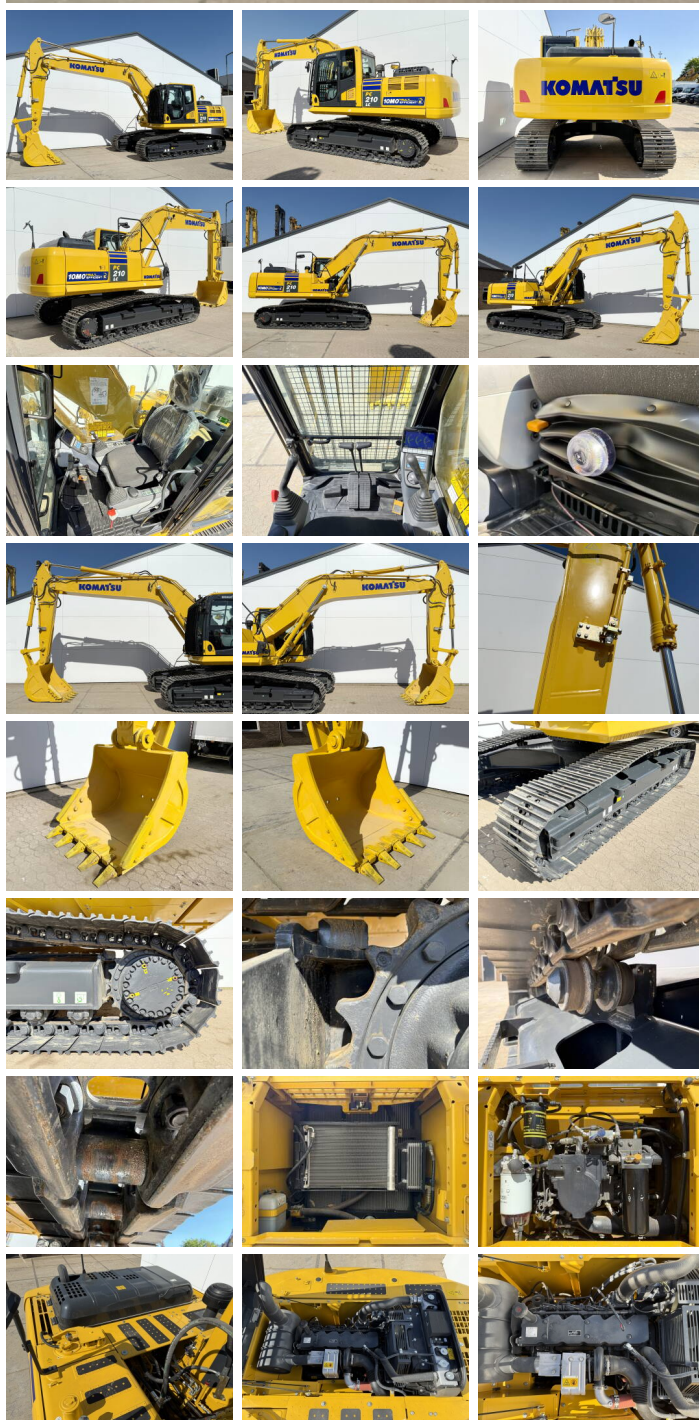

Komatsu

Komatsu PC210LC-10M0

BOSS
MACHINERY

Rok **2026**
Numer referencyjny **BM006598**
Godziny **6**

Algemeen

Typ PC210LC-10M0
Lokalizacja Veldhoven, Netherlands
Certificaat NOT FOR SALE IN EU / NO CE MARK

Opis Available at Boss Machinery! This Komatsu PC210LC-10M0 Excavators from 2026 has an engine power of 123 kW and counts 6 operational hours. The total weight of this Komatsu PC210LC-10M0 is 22000 kg and the dimensions are 9.75 x 3.00 x 3.20. Furthermore, this PC210LC-10M0 is equipped with Air Suspension Seat, Radio, Climate Control, Airco, Bluetooth, Dodatkowa funkcja hydrauliczna, Funkcja m?ota. The Komatsu Excavators also has a NOT FOR SALE IN EU / NO CE MARK marking. Do you want more information or do you want to try the Komatsu PC210LC-10M0 at our yard? Please let us know.

Maten / Gewichten

Wymiary D*S*W 9.75 x 3.00 x 3.20
Waga 22000

Motor informatie

Marka silnika Komatsu
Model silnika SAA6D107E-1
Turbo
Wydajno?? w kW 123

Banden / Rupsen

P?yta % 100
Sprocket% 100
?a?cuch% 100
Szeroko?? p?yty 60 cm