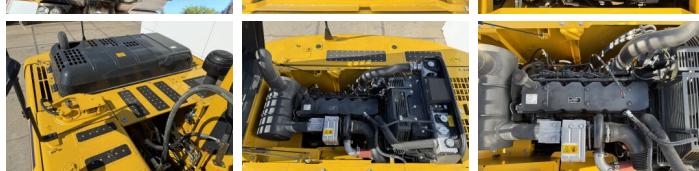

Opis Available at Boss Machinery! This Komatsu PC210LC-10M0 Excavators from 2026 has an engine power of 123 kW and counts 6 operational hours. The total weight of this Komatsu PC210LC-10M0 is 22000 kg and the dimensions are 9.75 x 3.00 x 3.20. Furthermore, this PC210LC-10M0 is equipped with Bluetooth, Air Suspension Seat, Radio, Climate Control, Airco, Dodatkowa funkcja hydrauliczna, Funkcja m?ota. The Komatsu Excavators also has a NOT FOR SALE IN EU / NO CE MARK marking. Do you want more information or do you want to try the Komatsu PC210LC-10M0 at our yard? Please let us know.

Maten / Gewichten

Waga 22000
Wymiary D*S*W 9.75 x 3.00 x 3.20

Motor informatie

Marka silnika Komatsu
Model silnika SAA6D107E-1
Turbo
Wydajno?? w kW 123

Banden / Rupsen

Sprocket% 100
?a?cuch% 100
P?yta % 100
Szeroko?? p?yty 60 cm

Opties

Bluetooth
Air Suspension Seat
Radio
Climate Control
Airco
Dodatkowa funkcja
hydrauliczna
Funkcja m?ota