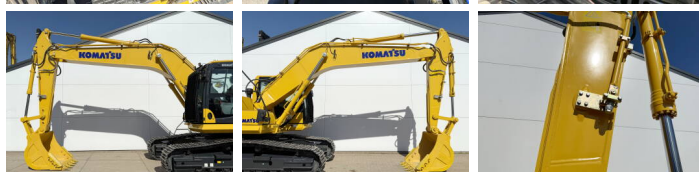

Komatsu

Komatsu PC210LC-10M0

BOSS
MACHINERY

Rok **2026**
Numer referencyjny **BM006598**
Godziny **6**

Algemeen

Typ PC210LC-10M0
Lokalizacja Veldhoven, Netherlands
Certificaat NOT FOR SALE IN EU / NO CE MARK

Opis Available at Boss Machinery! This Komatsu PC210LC-10M0 Excavators from 2026 has an engine power of 123 kW and counts 6 operational hours. The total weight of this Komatsu PC210LC-10M0 is 22000 kg and the dimensions are 9.75 x 3.00 x 3.20. Furthermore, this PC210LC-10M0 is equipped with Bluetooth, Air Suspension Seat, Radio, Climate Control, Airco, Dodatkowa funkcja hydrauliczna, Funkcja m?ota. The Komatsu Excavators also has a NOT FOR SALE IN EU / NO CE MARK marking. Do you want more information or do you want to try the Komatsu PC210LC-10M0 at our yard? Please let us know.

Maten / Gewichten

Waga 22000
Wymiary D*S*W 9.75 x 3.00 x 3.20

Motor informatie

Marka silnika Komatsu
Model silnika SAA6D107E-1
Turbo
Wydajno?? w kW 123

Banden / Rupsen

Sprocket% 100
?a?cuch% 100
P?yta % 100
Szeroko?? p?yty 60 cm

Opties