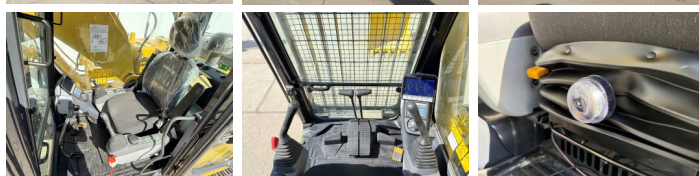

Opis Available at Boss Machinery! This Komatsu PC210LC-10M0 Excavators from 2026 has an engine power of 123 kW and counts 6 operational hours. The total weight of this Komatsu PC210LC-10M0 is 22000 kg and the dimensions are 9.75 x 3.00 x 3.20. Furthermore, this PC210LC-10M0 is equipped with Bluetooth, Air Suspension Seat, Radio, Climate Control, Airco, Dodatkowa funkcja hydrauliczna, Funkcja m?ota. The Komatsu Excavators also has a NOT FOR SALE IN EU / NO CE MARK marking. Do you want more information or do you want to try the Komatsu PC210LC-10M0 at our yard? Please let us know.

Opties

Bluetooth
Air Suspension Seat
Radio
Climate Control
Airco
Dodatkowa funkcja
hydrauliczna
Funkcja m?ota