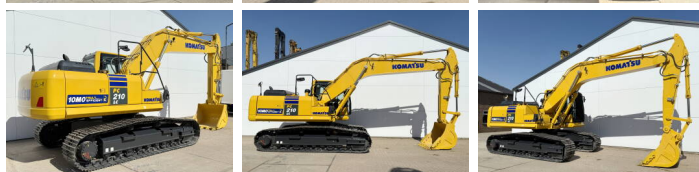

Komatsu

Komatsu PC210LC-10M0

BOSS
MACHINERY

Rok **2026**
Numer referencyjny **BM006598**
Godziny **6**

Algemeen

Typ PC210LC-10M0
Lokalizacja Veldhoven, Netherlands
Certificaat NOT FOR SALE IN EU / NO CE MARK

Opis Available at Boss Machinery! This Komatsu PC210LC-10M0 Excavators from 2026 has an engine power of 123 kW and counts 6 operational hours. The total weight of this Komatsu PC210LC-10M0 is 22000 kg and the dimensions are 9.75 x 3.00 x 3.20. Furthermore, this PC210LC-10M0 is equipped with Bluetooth, Air Suspension Seat, Radio, Climate Control, Airco, Dodatkowa funkcja hydrauliczna, Funkcja m?ota. The Komatsu Excavators also has a NOT FOR SALE IN EU / NO CE MARK marking. Do you want more information or do you want to try the Komatsu PC210LC-10M0 at our yard? Please let us know.

Maten / Gewichten

Waga 22000
Wymiary D*S*W 9.75 x 3.00 x 3.20

Motor informatie

Marka silnika Komatsu
Model silnika SAA6D107E-1
Turbo
Wydajno?? w kW 123

Banden / Rupsen

Sprocket% 100
?a?cuch% 100
P?yta % 100
Szeroko?? p?yty 60 cm

Opties