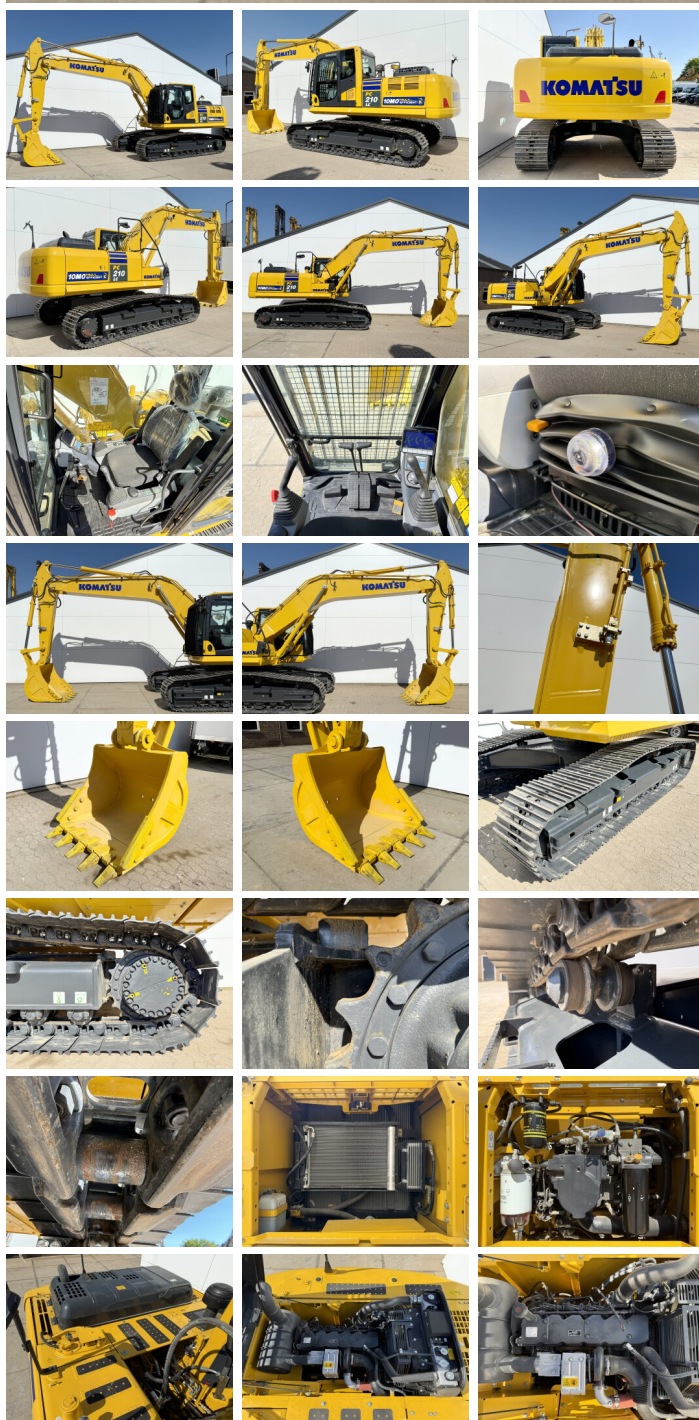

Komatsu

Komatsu PC210LC-10M0

BOSS
MACHINERY

Rok **2026**
Numer referencyjny **BM006598**
Godziny **6**

Algemeen

Typ PC210LC-10M0
Lokalizacja Veldhoven, Netherlands
Certificaat NOT FOR SALE IN EU / NO CE MARK

Opis Available at Boss Machinery! This Komatsu PC210LC-10M0 Excavators from 2026 has an engine power of 123 kW and counts 6 operational hours. The total weight of this Komatsu PC210LC-10M0 is 22000 kg and the dimensions are 9.75 x 3.00 x 3.20. Furthermore, this PC210LC-10M0 is equipped with Climate Control, Airco, Bluetooth, Air Suspension Seat, Radio, Dodatkowa funkcja hydrauliczna, Funkcja m?ota. The Komatsu Excavators also has a NOT FOR SALE IN EU / NO CE MARK marking. Do you want more information or do you want to try the Komatsu PC210LC-10M0 at our yard? Please let us know.

Maten / Gewichten

Wymiary D*S*W 9.75 x 3.00 x 3.20
Waga 22000

Motor informatie

Marka silnika Komatsu
Model silnika SAA6D107E-1
Turbo
Wydajno?? w kW 123

Banden / Rupsen

P?yta % 100
Sprocket% 100
?a?cuch% 100
Szeroko?? p?yty 60 cm