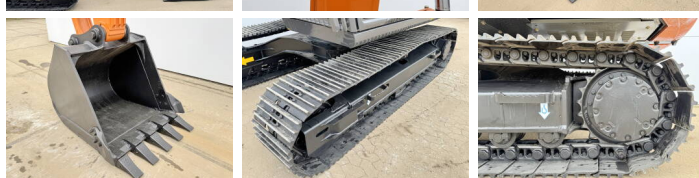

Hitachi

Hitachi ZX140H-GI

BOSS
MACHINERY

€ 57.500 wy??czny podatek

Rok **2026**
Numer referencyjny **BM006482**
Godziny **5**

Algemeen

Typ ZX140H-GI
Lokalizacja Veldhoven, Netherlands
Available at Boss Machinery! This Hitachi ZX140H-GI Excavators from 2026 has an engine power of 66 kW and counts 5 operational hours. The total weight of this Hitachi ZX140H-GI is 14680 kg and the dimensions are 6.53 x 2.48 x 2.80. Furthermore, this ZX140H-GI is equipped with Bluetooth, Air Suspension Seat, Airco, Radio, Dodatkowa funkcja hydrauliczna, Funkcja m?ota. Do you want more information or do you want to try the Hitachi ZX140H-GI at our yard? Please let us know.

Maten / Gewichten

Wymiary D*S*W 6.53 x 2.48 x 2.80
Waga 14680

Motor informatie

Marka silnika Isuzu
Model silnika 4BG1TCG
Cylindry 4
Turbo
Wydajno?? w kW 66

Banden / Rupsen

P?yta % 100
Sprocket% 100
?a?cuch% 100
Szeroko?? p?yty 50 cm

Opties

Bluetooth