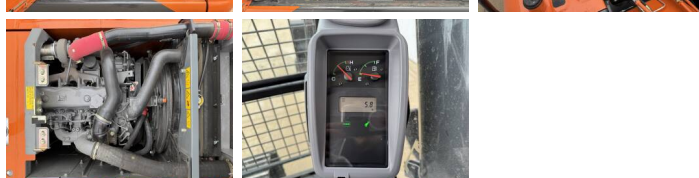

Hitachi

Hitachi ZX140H-GI

BOSS
MACHINERY

€ 57.500 wy??czny podatek

Rok **2026**
Numer referencyjny **BM006482**
Godziny **5**

Algemeen

Typ ZX140H-GI
Lokalizacja Veldhoven, Netherlands
Available at Boss Machinery! This Hitachi ZX140H-GI Excavators from 2026 has an engine power of 66 kW and counts 5 operational hours. The total weight of this Hitachi ZX140H-GI is 14680 kg and the dimensions are 6.53 x 2.48 x 2.80. Furthermore, this ZX140H-GI is equipped with Bluetooth, Air Suspension Seat, Airco, Radio, Dodatkowa funkcja hydrauliczna, Funkcja m?ota. Do you want more information or do you want to try the Hitachi ZX140H-GI at our yard? Please let us know.

Maten / Gewichten

Wymiary D*S*W 6.53 x 2.48 x 2.80
Waga 14680

Motor informatie

Marka silnika Isuzu
Model silnika 4BG1TCG
Cylindry 4
Turbo
Wydajno?? w kW 66

Banden / Rupsen

P?yta % 100
Sprocket% 100
?a?cuch% 100
Szeroko?? p?yty 50 cm

Opties

Bluetooth