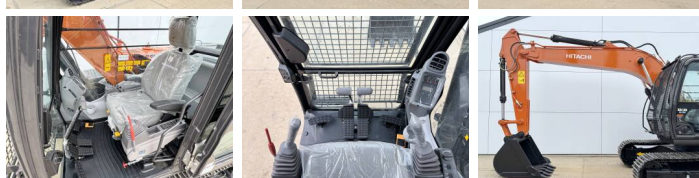

Hitachi

Hitachi ZX140H-GI

BOSS
MACHINERY

€ 57.500 wy??czny podatek

Rok **2026**
Numer referencyjny **BM006482**
Godziny **5**

Algemeen

Typ ZX140H-GI
Lokalizacja Veldhoven, Netherlands
Available at Boss Machinery! This Hitachi ZX140H-GI Excavators from 2026 has an engine power of 66 kW and counts 5 operational hours. The total weight of this Hitachi ZX140H-GI is 14680 kg and the dimensions are 6.53 x 2.48 x 2.80. Furthermore, this ZX140H-GI is equipped with Bluetooth, Air Suspension Seat, Airco, Radio, Dodatkowa funkcja hydrauliczna, Funkcja m?ota. Do you want more information or do you want to try the Hitachi ZX140H-GI at our yard? Please let us know.

Maten / Gewichten

Wymiary D*S*W 6.53 x 2.48 x 2.80
Waga 14680

Motor informatie

Marka silnika Isuzu
Model silnika 4BG1TCG
Cylindry 4
Turbo
Wydajno?? w kW 66

Banden / Rupsen

P?yta % 100
Sprocket% 100
?a?cuch% 100
Szeroko?? p?yty 50 cm

Opties

Bluetooth