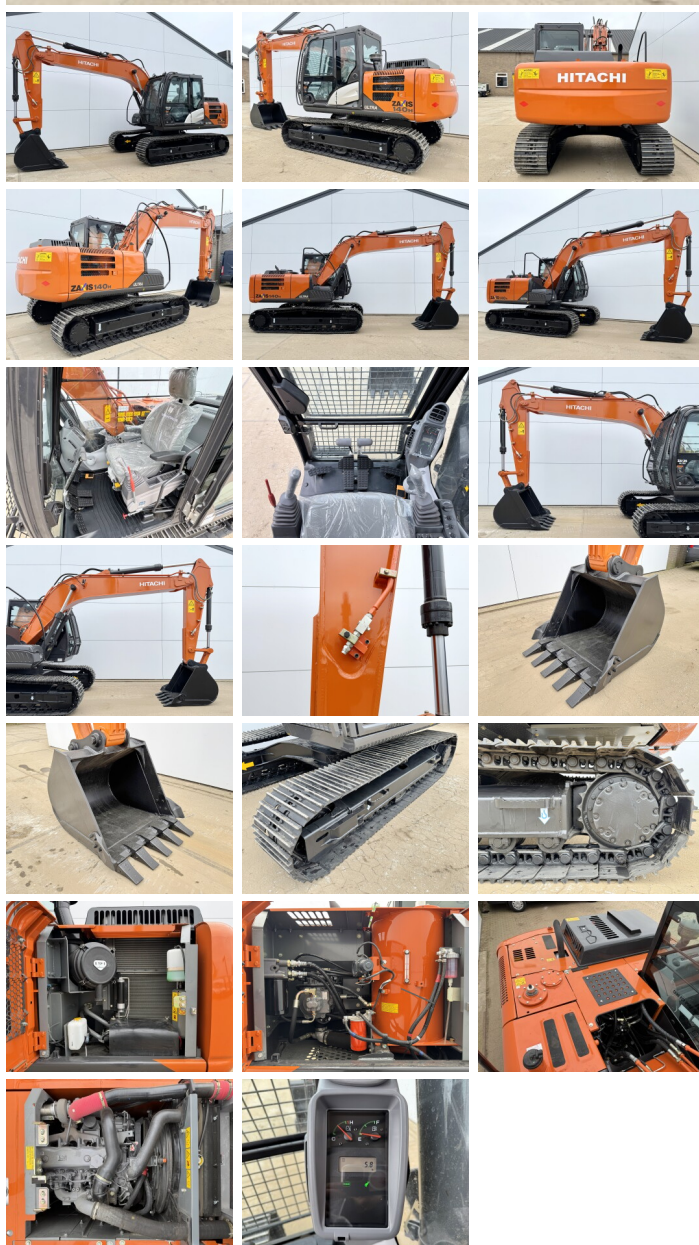

Hitachi

Hitachi ZX140H-GI

BOSS
MACHINERY

€ 57.500 wy?czny podatek

Rok **2026**
Numer referencyjny **BM006481**
Godziny **5**

Algemeen

Typ ZX140H-GI
Lokalizacja Veldhoven, Netherlands
Available at Boss Machinery! This Hitachi ZX140H-GI Excavators from 2026 has an engine power of 66 kW and counts 5 operational hours. The total weight of this Hitachi ZX140H-GI is 14680 kg and the dimensions are 6.53 x 2.48 x 2.80. Furthermore, this ZX140H-GI is equipped with Bluetooth, Air Suspension Seat, Airco, Radio, Dodatkowa funkcja hydrauliczna, Funkcja m?ota. Do you want more information or do you want to try the Hitachi ZX140H-GI at our yard? Please let us know.

Maten / Gewichten

Wymiary D*S*W 6.53 x 2.48 x 2.80
Waga 14680

Motor informatie

Marka silnika Isuzu
Model silnika 4BG1TCG
Cylindry 4
Turbo
Wydajno?? w kW 66

Banden / Rupsen

P?yta % 100
Sprocket% 100
?a?cuch% 100
Szeroko?? p?yty 50 cm

Opties

Bluetooth