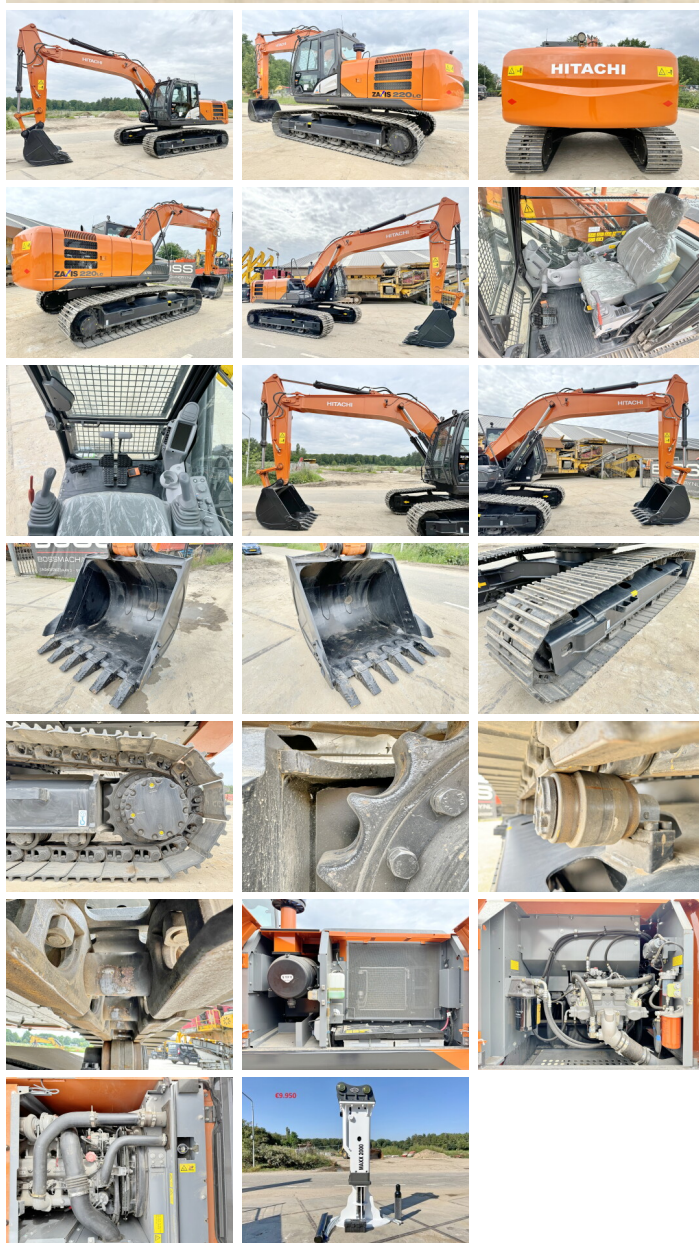

Hitachi

Hitachi ZX220LC-5G

BOSS
MACHINERY

Rok **2026**
Numer referencyjny **BM006380**
Godziny **5**

Algemeen

Typ ZX220LC-5G
Lokalizacja Veldhoven, Netherlands
Available at Boss Machinery! This Hitachi ZX220LC-5G Excavators from 2026 has an engine power of 129 kW and counts 5 operational hours. The total weight of this Hitachi ZX220LC-5G is 21700 kg and the dimensions are 9.75 x 3.00 x 3.25. Furthermore, this ZX220LC-5G is equipped with Radio, Airco, Non CE, HP Hammer Lines, Dodatkowa funkcja hydrauliczna, Funkcja m?ota. Do you want more information or do you want to try the Hitachi ZX220LC-5G at our yard? Please let us know.

Maten / Gewichten

Waga 21700
Wymiary D*S*W 9.75 x 3.00 x 3.25

Motor informatie

Marka silnika Isuzu
Model silnika CC-6BG1TRA-12
Turbo
Wydajno?? w kW 129

Banden / Rupsen

Sprocket% 100
?a?cuch% 100
P?yta % 100
Szeroko?? p?yty 60

Opties

Radio
Airco
Non CE
HP Hammer Lines