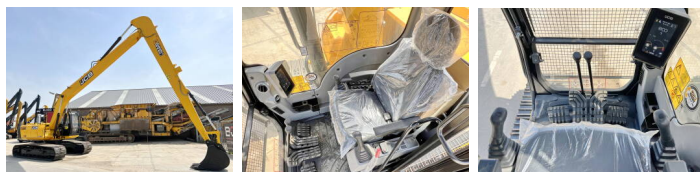

JCB

JCB 245HDLR

BOSS
MACHINERY

€ 84.500wy??czny podatek

Rok **2026**
Numer referencyjny **BM006127**
Godziny **6**

Algemeen

Typ 245HDLR
Lokalizacja Veldhoven, Netherlands
Certificaat NOT FOR SALE IN EU / NO CE MARK
Available at Boss Machinery! This JCB 245HDLR Excavators from 2026 has an engine power of 104 kW and counts 6 operational hours. The total weight of this JCB 245HDLR is 23850 kg and the dimensions are 12.65 x 3.20 x 3.15. Furthermore, this 245HDLR is equipped with Radio, Airco. The JCB Excavators also has a NOT FOR SALE IN EU / NO CE MARK marking. Do you want more information or do you want to try the JCB 245HDLR at our yard? Please let us know.

Maten / Gewichten

Wymiary D*S*W 12.65 x 3.20 x 3.15
Waga 23850

Motor informatie

Marka silnika Cummins
Model silnika 6BT 5.9 140C
Cylindry 6
Turbo
Wydajno?? w kW 104

Banden / Rupsen

P?yta % 100
Sprocket% 100
?a?cuch% 100
Szeroko?? p?yty 80 cm

Opties