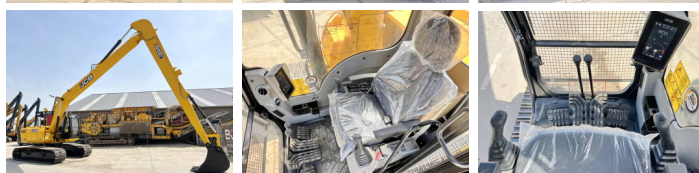

JCB

JCB 245HDLR

BOSS
MACHINERY

€ 84.500wy??czny podatek

Rok **2026**
Numer referencyjny **BM006117**
Godziny **6**

Algemeen

Typ 245HDLR
Lokalizacja Veldhoven, Netherlands
Certificaat NOT FOR SALE IN EU / NO CE MARK
Available at Boss Machinery! This JCB 245HDLR Excavators from 2026 has an engine power of 104 kW and counts 6 operational hours. The total weight of this JCB 245HDLR is 23850 kg and the dimensions are 12.65 x 3.20 x 3.15. Furthermore, this 245HDLR is equipped with Radio, Airco. The JCB Excavators also has a NOT FOR SALE IN EU / NO CE MARK marking. Do you want more information or do you want to try the JCB 245HDLR at our yard? Please let us know.

Maten / Gewichten

Wymiary D*S*W 12.65 x 3.20 x 3.15
Waga 23850

Motor informatie

Marka silnika Cummins
Model silnika 6BT 5.9 140C
Cylindry 6
Turbo
Wydajno?? w kW 104

Banden / Rupsen

P?yta % 100
Sprocket% 100
?a?cuch% 100
Szeroko?? p?yty 80 cm

Opties