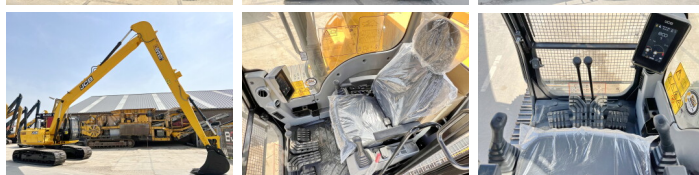

JCB

JCB 245HDLR

BOSS
MACHINERY

€ 84.500wy??czny podatek

Rok **2026**
Numer referencyjny **BM005970**
Godziny **6**

Algemeen

Typ 245HDLR
Lokalizacja Veldhoven, Netherlands
Certificaat NOT FOR SALE IN EU / NO CE MARK
Available at Boss Machinery! This JCB 245HDLR Excavators from 2026 has an engine power of 104 kW and counts 6 operational hours. The total weight of this JCB 245HDLR is 23850 kg and the dimensions are 12.65 x 3.20 x 3.15. Furthermore, this 245HDLR is equipped with Airco, Radio. The JCB Excavators also has a NOT FOR SALE IN EU / NO CE MARK marking. Do you want more information or do you want to try the JCB 245HDLR at our yard? Please let us know.

Maten / Gewichten

Waga 23850
Wymiary D*S*W 12.65 x 3.20 x 3.15

Motor informatie

Marka silnika Cummins
Model silnika 6BT 5.9 140C
Cylindry 6
Turbo
Wydajno?? w kW 104

Banden / Rupsen

P?yta % 100
Sprocket% 100
?a?cuch% 100
Szeroko?? p?yty 80 cm

Opties