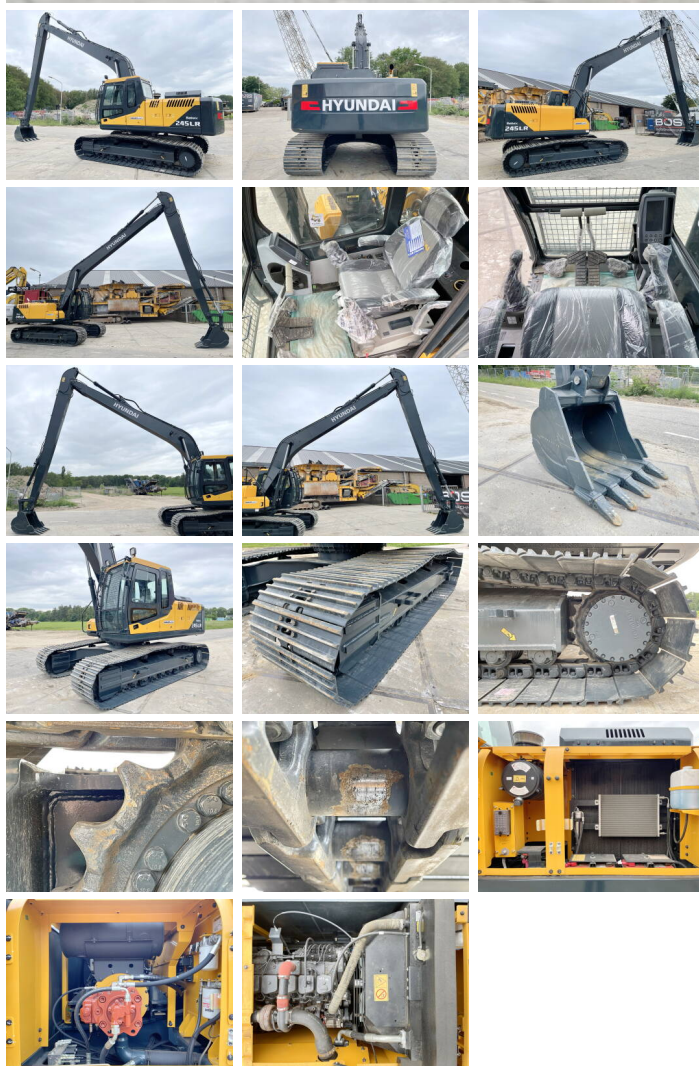

Hyundai

Hyundai R245LR

BOSS
MACHINERY

€ 82.500wy??czny podatek

Rok **2026**
Numer referencyjny **BM005575**
Godziny **5**

Algemeen

Typ R245LR
Lokalizacja Veldhoven, Netherlands
Certificaat NOT FOR SALE IN EU / NO CE MARK
Available at Boss Machinery! This Hyundai R245LR Excavators from 2026 has an engine power of 104 kW and counts 5 operational hours. The total weight of this Hyundai R245LR is 24500 kg kg and the dimensions are 12.10 x 3.19 x 3.30. Furthermore, this R245LR is equipped with Radio, Bluetooth, Airco. The Hyundai Excavators also has a NOT FOR SALE IN EU / NO CE MARK marking. Do you want more information or do you want to try the Hyundai R245LR at our yard? Please let us know.

Maten / Gewichten

Wymiary D*S*W 12.10 x 3.19 x 3.30
Waga 24500 kg

Motor informatie

Marka silnika Cummins
Model silnika 6BT5.9C
Turbo
Wydajno?? w kW 104

Banden / Rupsen

P?yta % 100
Sprocket% 100
?a?cuch% 100
Szeroko?? p?yty 80 cm

Opties

Radio