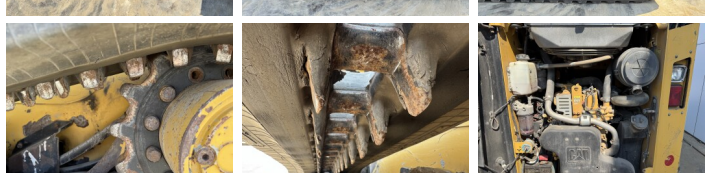

Caterpillar

Caterpillar 259D

BOSS
MACHINERY

€ 27.500 wy??czny podatek

Rok **2019**
Numer referencyjny **BM007453**
Godziny **4.527**

Algemeen

Typ **259D**
Lokalizacja **Veldhoven, Netherlands**
Certificaat **EPA**

Opis

Available at Boss Machinery! This Caterpillar 259D Skidsteer from 2019 has an engine power of 55 kW and counts 4527 operational hours. The total weight of this Caterpillar 259D is 4050 kg and the dimensions are 3.29 x 1.85 x 2.09. Furthermore, this 259D is equipped with Dodatkowa funkcja hydrauliczna, Funkcja m?ota. The Caterpillar Skidsteer also has a EPA marking. Do you want more information or do you want to try the Caterpillar 259D at our yard? Please let us know.

Maten / Gewichten

Wymiary D*S*W **3.29 x 1.85 x 2.09**
Waga **4050**

Motor informatie

Marka silnika **Caterpillar**
Model silnika **C3.3B**
Cylindry **3**
Turbo
Wydajno?? w kW **55**

Banden / Rupsen

P?yta % **60**
?a?cuch% **70**
Sprocket% **70**
Szeroko?? p?yty **40 cm**

Opties