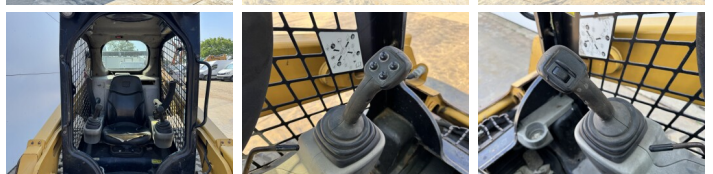

Caterpillar

Caterpillar 259D

BOSS
MACHINERY

€ 27.500 wy??czny podatek

Rok **2019**
Numer referencyjny **BM007453**
Godziny **4.527**

Algemeen

Typ **259D**
Lokalizacja **Veldhoven, Netherlands**
Certificaat **EPA**

Opis

Available at Boss Machinery! This Caterpillar 259D Skidsteer from 2019 has an engine power of 55 kW and counts 4527 operational hours. The total weight of this Caterpillar 259D is 4050 kg and the dimensions are 3.29 x 1.85 x 2.09. Furthermore, this 259D is equipped with Dodatkowa funkcja hydrauliczna, Funkcja m?ota. The Caterpillar Skidsteer also has a EPA marking. Do you want more information or do you want to try the Caterpillar 259D at our yard? Please let us know.

Maten / Gewichten

Wymiary D*S*W **3.29 x 1.85 x 2.09**
Waga **4050**

Motor informatie

Marka silnika **Caterpillar**
Model silnika **C3.3B**
Cylindry **3**
Turbo
Wydajno?? w kW **55**

Banden / Rupsen

P?yta % **60**
?a?cuch% **70**
Sprocket% **70**
Szeroko?? p?yty **40 cm**

Opties