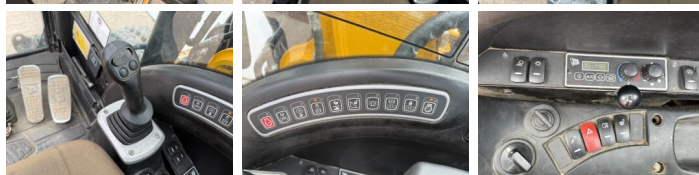

JCB

JCB JS145w

BOSS
MACHINERY

€ 32.500 wy?czynny podatek

Rok **2012**
Numer referencyjny **BM007648**
Godziny **9.395**

Algemeen

Typ JS145w
Lokalizacja Veldhoven, Netherlands
Certificaat CE

Available at Boss Machinery! This JCB JS145w Wheeled Excavator from 2012 has an engine power of 97 kW and counts 9395 operational hours. The total weight of this JCB JS145w is 15940 kg and the dimensions are 7.96 x 2.54 x 3.12. Furthermore, this JS145w is equipped with AdBlue, Szybkocz?cze, Heated Seat, Airco, Climate Control, Radio, Dodatkowa funkcja hydrauliczna, Funkcja m?ota. The JCB Wheeled Excavator also has a CE marking. Do you want more information or do you want to try the JCB JS145w at our yard? Please let us know.

Maten / Gewichten

Wymiary D*S*W 7.96 x 2.54 x 3.12
Waga 15940

Technische informatie

Konfiguracje dysków 4x4

Motor informatie

Marka silnika JCB
Model silnika Dieselmaks 444
Cylindry 4
Turbo
Wydajno?? w kW 97

Banden / Rupsen

50% 40% 50% 40% 10.00-20EX-1
50% 40% 50% 40% 10.00-20EX-1