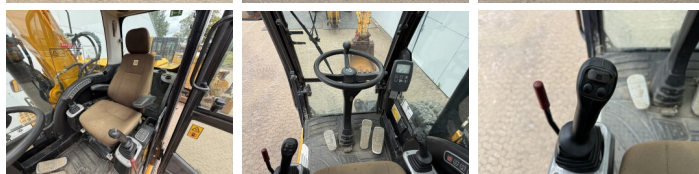

JCB

JCB JS145w

BOSS
MACHINERY

€ 32.500 wy?czynny podatek

Rok **2012**
Numer referencyjny **BM007648**
Godziny **9.395**

Algemeen

Typ JS145w
Lokalizacja Veldhoven, Netherlands
Certificaat CE

Available at Boss Machinery! This JCB JS145w Wheeled Excavator from 2012 has an engine power of 97 kW and counts 9395 operational hours. The total weight of this JCB JS145w is 15940 kg and the dimensions are 7.96 x 2.54 x 3.12. Furthermore, this JS145w is equipped with AdBlue, Szybkocz?cze, Heated Seat, Airco, Climate Control, Radio, Dodatkowa funkcja hydrauliczna, Funkcja m?ota. The JCB Wheeled Excavator also has a CE marking. Do you want more information or do you want to try the JCB JS145w at our yard? Please let us know.

Maten / Gewichten

Wymiary D*S*W 7.96 x 2.54 x 3.12
Waga 15940

Technische informatie

Konfiguracje dysków 4x4

Motor informatie

Marka silnika JCB
Model silnika Dieselmaks 444
Cylindry 4
Turbo
Wydajno?? w kW 97

Banden / Rupsen

50% 40% 50% 40% 10.00-20EX-1
50% 40% 50% 40% 10.00-20EX-1