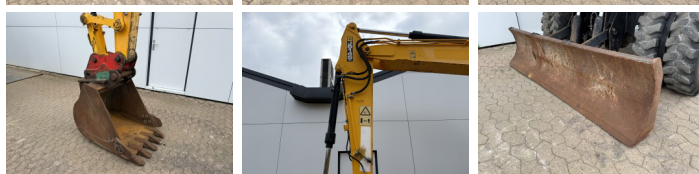

JCB

JCB JS145w

BOSS
MACHINERY

€ 32.500 wy?czynny podatek

Rok **2012**
Numer referencyjny **BM007648**
Godziny **9.395**

Algemeen

Typ JS145w
Lokalizacja Veldhoven, Netherlands
Certificaat CE

Available at Boss Machinery! This JCB JS145w Wheeled Excavator from 2012 has an engine power of 97 kW and counts 9395 operational hours. The total weight of this JCB JS145w is 15940 kg and the dimensions are 7.96 x 2.54 x 3.12. Furthermore, this JS145w is equipped with AdBlue, Szybkocz?cze, Heated Seat, Airco, Climate Control, Radio, Dodatkowa funkcja hydrauliczna, Funkcja m?ota. The JCB Wheeled Excavator also has a CE marking. Do you want more information or do you want to try the JCB JS145w at our yard? Please let us know.

Maten / Gewichten

Wymiary D*S*W 7.96 x 2.54 x 3.12
Waga 15940

Technische informatie

Konfiguracje dysków 4x4

Motor informatie

Marka silnika JCB
Model silnika Dieselmaks 444
Cylindry 4
Turbo
Wydajno?? w kW 97

Banden / Rupsen

50% 40% 50% 40% 10.00-20EX-1
50% 40% 50% 40% 10.00-20EX-1