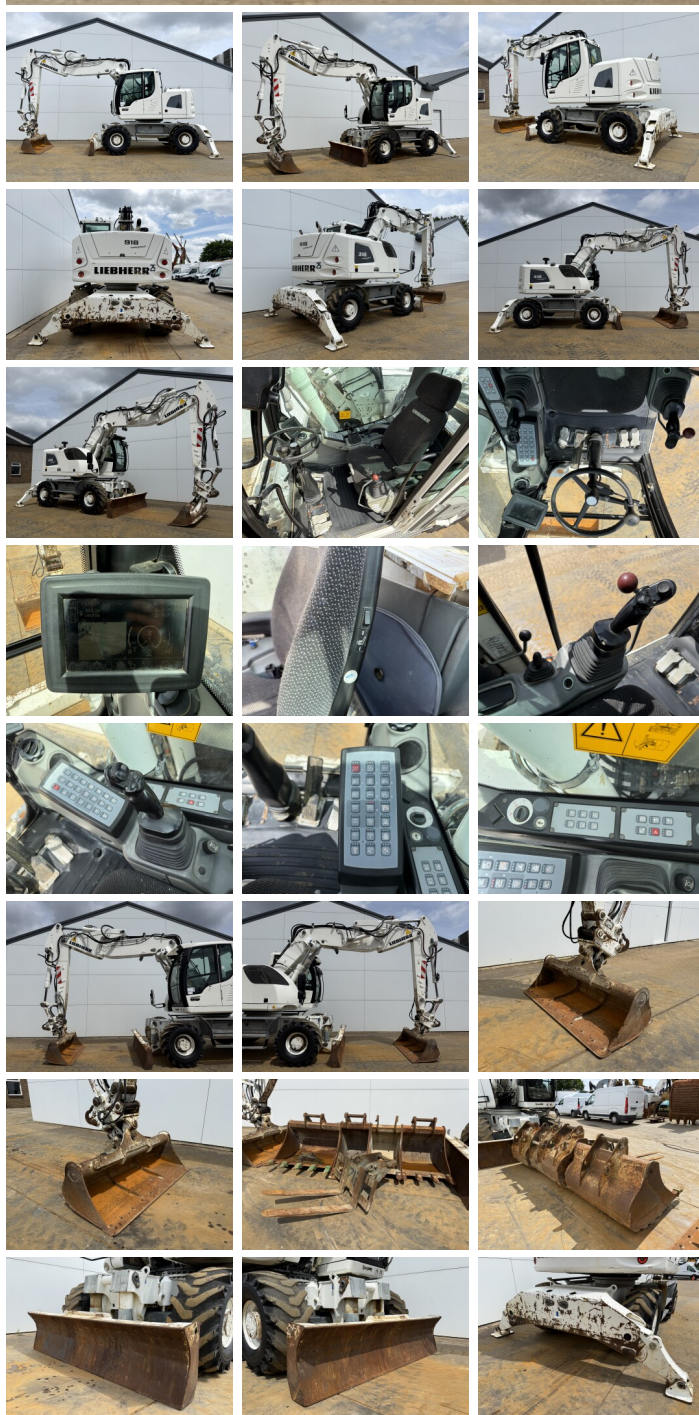

Liebherr

Liebherr A918 Compact

BOSS
MACHINERY

€ 42.500 wy??czny podatek

Rok **2012**
Numer referencyjny **BM007713**
Godziny **16.870**

Algemeen

Typ **A918 Compact**
Lokalizacja **Veldhoven, Netherlands**
Certificaat **CE + EPA**

Opis Available at Boss Machinery! This Liebherr A918 Compact Wheeled Excavator from 2012 has an engine power of 110 kW and counts 16870 operational hours. The total weight of this Liebherr A918 Compact is 20000 kg and the dimensions are 8.16 x 2.54 x 3.30. Furthermore, this A918 Compact is equipped with Airco, AdBlue, Radio, Climate Control, Camera, Szybkoz??cze, Bluetooth, Heated Seat, Dodatkowa funkcja hydrauliczna, Funkcja m?ota, Centralne smarowanie. The Liebherr Wheeled Excavator also has a CE + EPA marking. Do you want more information or do you want to try the Liebherr A918 Compact at our yard? Please let us know.

Maten / Gewichten

Waga **20000**
Wymiary D*S*W **8.16 x 2.54 x 3.30**

Technische informatie

Konfiguracje dysków **4x4**

Motor informatie

Marka silnika **Liebherr**
Model silnika **D834 A7**
Cylindry **4**
Turbo
Wydajno?? w kW **110**