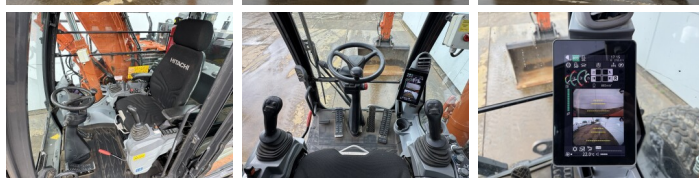

Opis

Available at Boss Machinery! This Hitachi ZX150W-7 Wheeled Excavator from 2022 has an engine power of 105 kW and counts 2735 operational hours. The total weight of this Hitachi ZX150W-7 is 16400 kg and the dimensions are 8.21 x 2.54 x 3.15. Furthermore, this ZX150W-7 is equipped with Bluetooth, Heated Seat, Airco, AdBlue, Radio, Climate Control, Camera, Szybkosz?cze, Dodatkowa funkcja hydrauliczna, Funkcja m?ota, Centralne smarowanie. The Hitachi Wheeled Excavator also has a CE + EPA marking. Do you want more information or do you want to try the Hitachi ZX150W-7 at our yard? Please let us know.

Banden / Rupsen

40%	40%	315/80R22.5
40%	40%	315/80R22.5

Opties

Bluetooth

Heated Seat

Airco

AdBlue

Radio