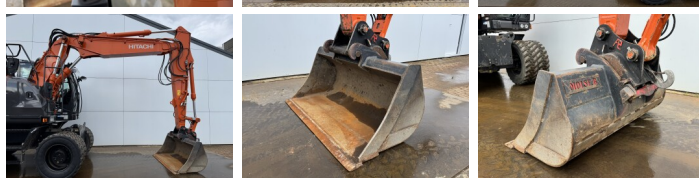

Hitachi

Hitachi ZX150W-7

BOSS
MACHINERY

€ 119.500 wy?czny podatek

Rok **2022**
Numer referencyjny **BM007731**
Godziny **2.735**

Algemeen

Typ **ZX150W-7**
Lokalizacja **Veldhoven, Netherlands**
Certificaat **CE + EPA**

Opis

Available at Boss Machinery! This Hitachi ZX150W-7 Wheeled Excavator from 2022 has an engine power of 105 kW and counts 2735 operational hours. The total weight of this Hitachi ZX150W-7 is 16400 kg and the dimensions are 8.21 x 2.54 x 3.15. Furthermore, this ZX150W-7 is equipped with Bluetooth, Heated Seat, Airco, AdBlue, Radio, Climate Control, Camera, Szybkosz?cze, Dodatkowa funkcja hydrauliczna, Funkcja m?ota, Centralne smarowanie. The Hitachi Wheeled Excavator also has a CE + EPA marking. Do you want more information or do you want to try the Hitachi ZX150W-7 at our yard? Please let us know.

Maten / Gewichten

Waga **16400**
Wymiary D*S*W **8.21 x 2.54 x 3.15**

Technische informatie

Konfiguracje dysków **4x4**

Motor informatie

Marka silnika **Deutz**
Model silnika **TCD 4.1 L4**
Cylindry **4**
Turbo
Wydajno?? w kW **105**

Banden / Rupsen

40%	40%	315/80R22.5
40%	40%	315/80R22.5

Opties

Bluetooth

Heated Seat

Airco

AdBlue

Radio