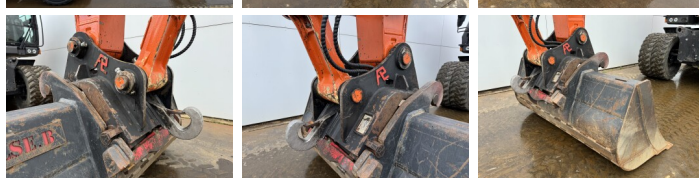

Opis

Available at Boss Machinery! This Hitachi ZX150W-7 Wheeled Excavator from 2022 has an engine power of 105 kW and counts 2735 operational hours. The total weight of this Hitachi ZX150W-7 is 16400 kg and the dimensions are 8.21 x 2.54 x 3.15. Furthermore, this ZX150W-7 is equipped with Bluetooth, Heated Seat, Airco, AdBlue, Radio, Climate Control, Camera, Szybkosz?cze, Dodatkowa funkcja hydrauliczna, Funkcja m?ota, Centralne smarowanie. The Hitachi Wheeled Excavator also has a CE + EPA marking. Do you want more information or do you want to try the Hitachi ZX150W-7 at our yard? Please let us know.

Banden / Rupsen

40%	40%	315/80R22.5
40%	40%	315/80R22.5

Opties

Bluetooth

Heated Seat

Airco

AdBlue

Radio