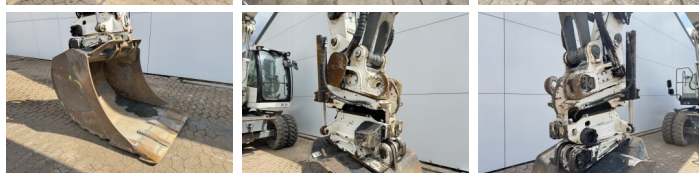

Liebherr

Liebherr A920

BOSS
MACHINERY

€ 59.500 wy??czny podatek

Rok **2014**
Numer referencyjny **BM007670**
Godziny **14.888**

Algemeen

Typ A920
Lokalizacja Veldhoven, Netherlands
Overig Tiltator Wimmer / Triple Boom / 3 Buckets + Forks Included / Rear + Side Camera / Heated Seat / Rear Blade!!!
Certificaat CE + EPA
Opis Available at Boss Machinery! This Liebherr A920 Wheeled Excavator from 2014 has an engine power of 120 kW and counts 14888 operational hours. The total weight of this Liebherr A920 is 20500 kg and the dimensions are 8.95 x 2.55 x 3.23. Furthermore, this A920 is equipped with Camera, Szybkoz??cze, Climate Control, Heated Seat, Airco, Bluetooth, Radio, Dodatkowa funkcja hydrauliczna, Funkcja m?ota, Centralne smarowanie. The Liebherr Wheeled Excavator also has a CE + EPA marking. Do you want more information or do you want to try the Liebherr A920 at our yard? Please let us know.

Maten / Gewichten

Wymiary D*S*W 8.95 x 2.55 x 3.23
Waga 20500

Technische informatie

Konfiguracje dysków 4x4

Motor informatie

Marka silnika Liebherr
Model silnika D834 A7
Cylindry 4
Turbo
Wydajno?? w kW 120

Banden / Rupsen

40%	40%	10.00-20
40%	40%	10.00-20

Opties

Camera

Szybkoz??cze

Climate Control

Heated Seat

Airco