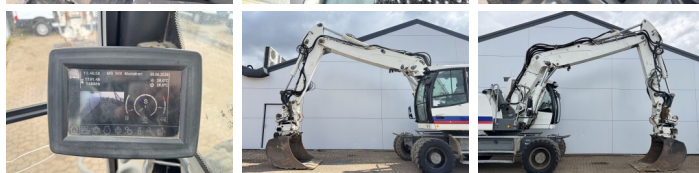

Liebherr

Liebherr A920

BOSS
MACHINERY

€ 59.500 wy??czny podatek

Rok **2014**
Numer referencyjny **BM007670**
Godziny **14.888**

Algemeen

Typ A920
Lokalizacja Veldhoven, Netherlands
Overig Tiltator Wimmer / Triple Boom / 3 Buckets + Forks Included / Rear + Side Camera / Heated Seat / Rear Blade!!!
Certificaat CE + EPA
Opis Available at Boss Machinery! This Liebherr A920 Wheeled Excavator from 2014 has an engine power of 120 kW and counts 14888 operational hours. The total weight of this Liebherr A920 is 20500 kg and the dimensions are 8.95 x 2.55 x 3.23. Furthermore, this A920 is equipped with Camera, Szybkoz??cze, Climate Control, Heated Seat, Airco, Bluetooth, Radio, Dodatkowa funkcja hydrauliczna, Funkcja m?ota, Centralne smarowanie. The Liebherr Wheeled Excavator also has a CE + EPA marking. Do you want more information or do you want to try the Liebherr A920 at our yard? Please let us know.

Maten / Gewichten

Wymiary D*S*W 8.95 x 2.55 x 3.23
Waga 20500

Technische informatie

Konfiguracje dysków 4x4

Motor informatie

Marka silnika Liebherr
Model silnika D834 A7
Cylindry 4
Turbo
Wydajno?? w kW 120

Banden / Rupsen

40%	40%	10.00-20
40%	40%	10.00-20

Opties

Camera

Szybkoz??cze

Climate Control

Heated Seat

Airco