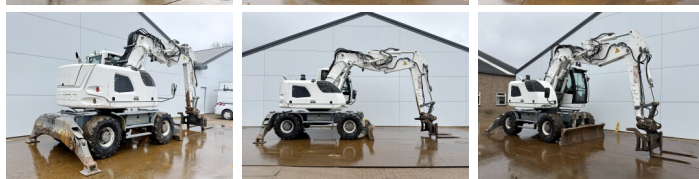

Liebherr

Liebherr A914 Compact

BOSS
MACHINERY

€ 42.500 wy?czny podatek

Rok **2012**
Numer referencyjny **BM007361**
Godziny **14.319**

Algemeen

Typ **A914 Compact**
Lokalizacja **Veldhoven, Netherlands**
Certificaat **CE + EPA**
Opis **Available at Boss Machinery! This Liebherr A914 Compact Wheeled Excavator from 2012 has an engine power of 95 kW and counts 14319 operational hours. The total weight of this Liebherr A914 Compact is 18000 kg and the dimensions are 7.91 x 2.56 x 1.19. Furthermore, this A914 Compact is equipped with Camera, Szybkoz?cze, Centralne smarowanie. The Liebherr Wheeled Excavator also has a CE + EPA marking. Do you want more information or do you want to try the Liebherr A914 Compact at our yard? Please let us know.**

Maten / Gewichten

Wymiary D*S*W **7.91 x 2.56 x 1.19**
Bucket Dimensions: **Bucket 1: 2200 mm / Bucket 2: 650 mm / Bucket 3: 1150 mm**
Waga **18000**

Technische informatie

Konfiguracje dysków **4x4**

Motor informatie

Marka silnika **Liebherr**
Model silnika **D834 A7**
Cylindry **4**
Turbo
Wydajno?? w kW **95**

Banden / Rupsen