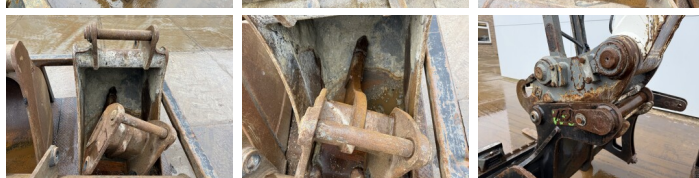

Liebherr

Liebherr A914 Compact

BOSS
MACHINERY

€ 42.500 wy?czny podatek

Rok **2012**
Numer referencyjny **BM007361**
Godziny **14.319**

Algemeen

Typ **A914 Compact**
Lokalizacja **Veldhoven, Netherlands**
Certificaat **CE + EPA**
Opis **Available at Boss Machinery! This Liebherr A914 Compact Wheeled Excavator from 2012 has an engine power of 95 kW and counts 14319 operational hours. The total weight of this Liebherr A914 Compact is 18000 kg and the dimensions are 7.91 x 2.56 x 1.19. Furthermore, this A914 Compact is equipped with Camera, Szybkoz?cze, Centralne smarowanie. The Liebherr Wheeled Excavator also has a CE + EPA marking. Do you want more information or do you want to try the Liebherr A914 Compact at our yard? Please let us know.**

Marka silnika **Liebherr**
Model silnika **D834 A7**
Cylindry **4**
Turbo
Wydajno?? w kW **95**

Banden / Rupsen

Opties

Camera

Szybkoz??cze

Centralne smarowanie