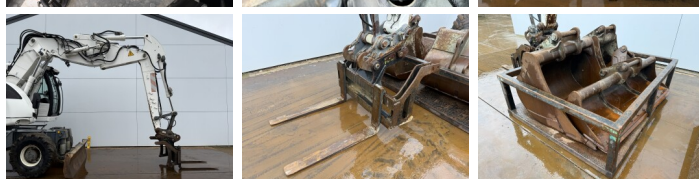

Liebherr

Liebherr A914 Compact

BOSS
MACHINERY

€ 42.500 wy?czny podatek

Rok **2012**
Numer referencyjny **BM007361**
Godziny **14.319**

Algemeen

Typ **A914 Compact**
Lokalizacja **Veldhoven, Netherlands**
Certificaat **CE + EPA**
Opis **Available at Boss Machinery! This Liebherr A914 Compact Wheeled Excavator from 2012 has an engine power of 95 kW and counts 14319 operational hours. The total weight of this Liebherr A914 Compact is 18000 kg and the dimensions are 7.91 x 2.56 x 1.19. Furthermore, this A914 Compact is equipped with Camera, Szybkoz?cze, Centralne smarowanie. The Liebherr Wheeled Excavator also has a CE + EPA marking. Do you want more information or do you want to try the Liebherr A914 Compact at our yard? Please let us know.**

Maten / Gewichten

Wymiary D*S*W **7.91 x 2.56 x 1.19**
Bucket Dimensions: **Bucket 1: 2200 mm / Bucket 2: 650 mm / Bucket 3: 1150 mm**
Waga **18000**

Technische informatie

Konfiguracje dysków **4x4**

Motor informatie

Marka silnika **Liebherr**
Model silnika **D834 A7**
Cylindry **4**
Turbo
Wydajno?? w kW **95**

Banden / Rupsen