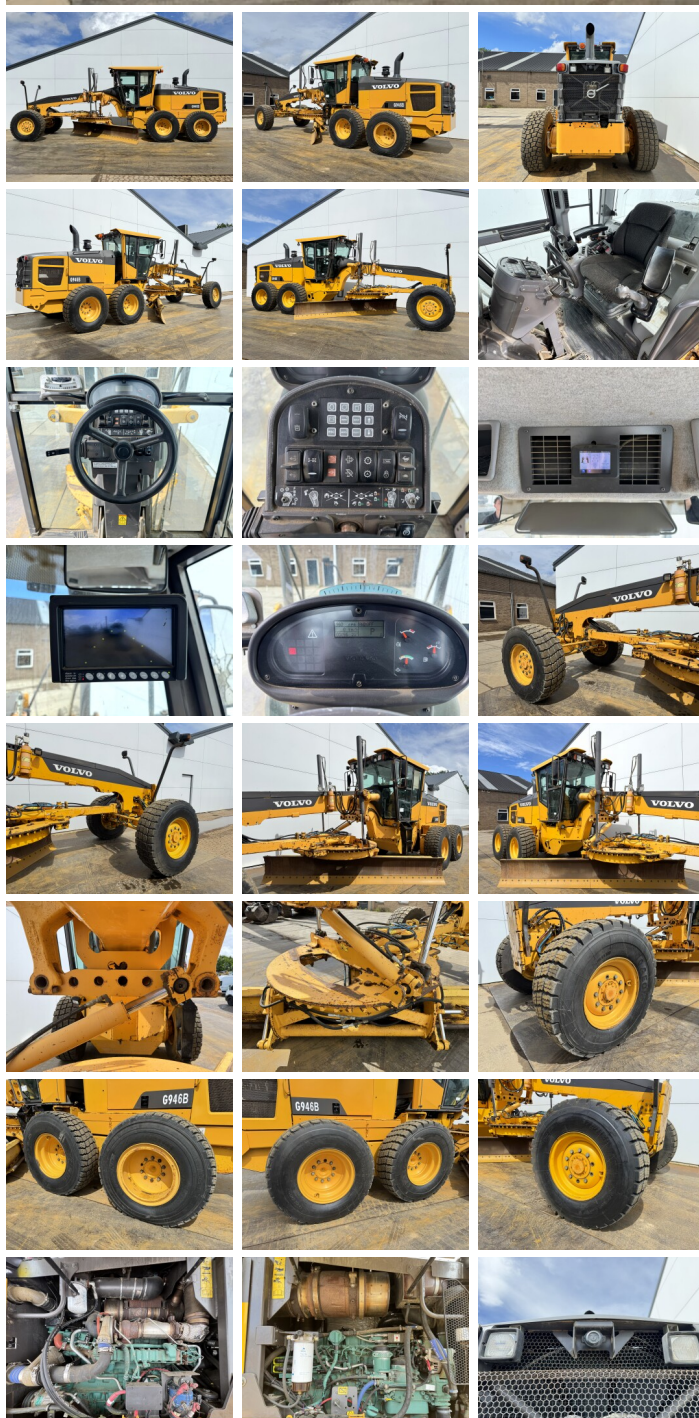

Volvo

Volvo G946B AWD 6x6

€ 64.500wy??czny podatek

Rok **2014**
Numer referencyjny **BM006945**
Godziny **8.681**

Algemeen

Typ **G946B AWD 6x6**
Lokalizacja **Veldhoven, Netherlands**
Certificaat **EPA**

Opis

Available at Boss Machinery! This Volvo G946B AWD 6x6 Grader from 2014 has an engine power of 191 kW and counts 8681 operational hours. The total weight of this Volvo G946B AWD 6x6 is 17810 kg and the dimensions are 9.08 x 2.70 x 3.22. Furthermore, this G946B AWD 6x6 is equipped with Climate Control, Airc, Heated Seat, Camera, Radio, Bluetooth. The Volvo Grader also has a EPA marking. Do you want more information or do you want to try the Volvo G946B AWD 6x6 at our yard? Please let us know.

Maten / Gewichten

Waga **17810**
Wymiary D*S*W **9.08 x 2.70 x 3.22**

Technische informatie

Konfiguracje dysków **6x6**

Motor informatie

Marka silnika **Volvo**
Model silnika **D8H**
Cylindry **6**
Turbo
Wydajno?? w kW **191**

Banden / Rupsen

70% 70% **17.5R25**
60% 60% **17.5R25**
60% 60% **17.5R25**

BOSS

MACHINERY

Opties

Climate Control

Airco

Heated Seat